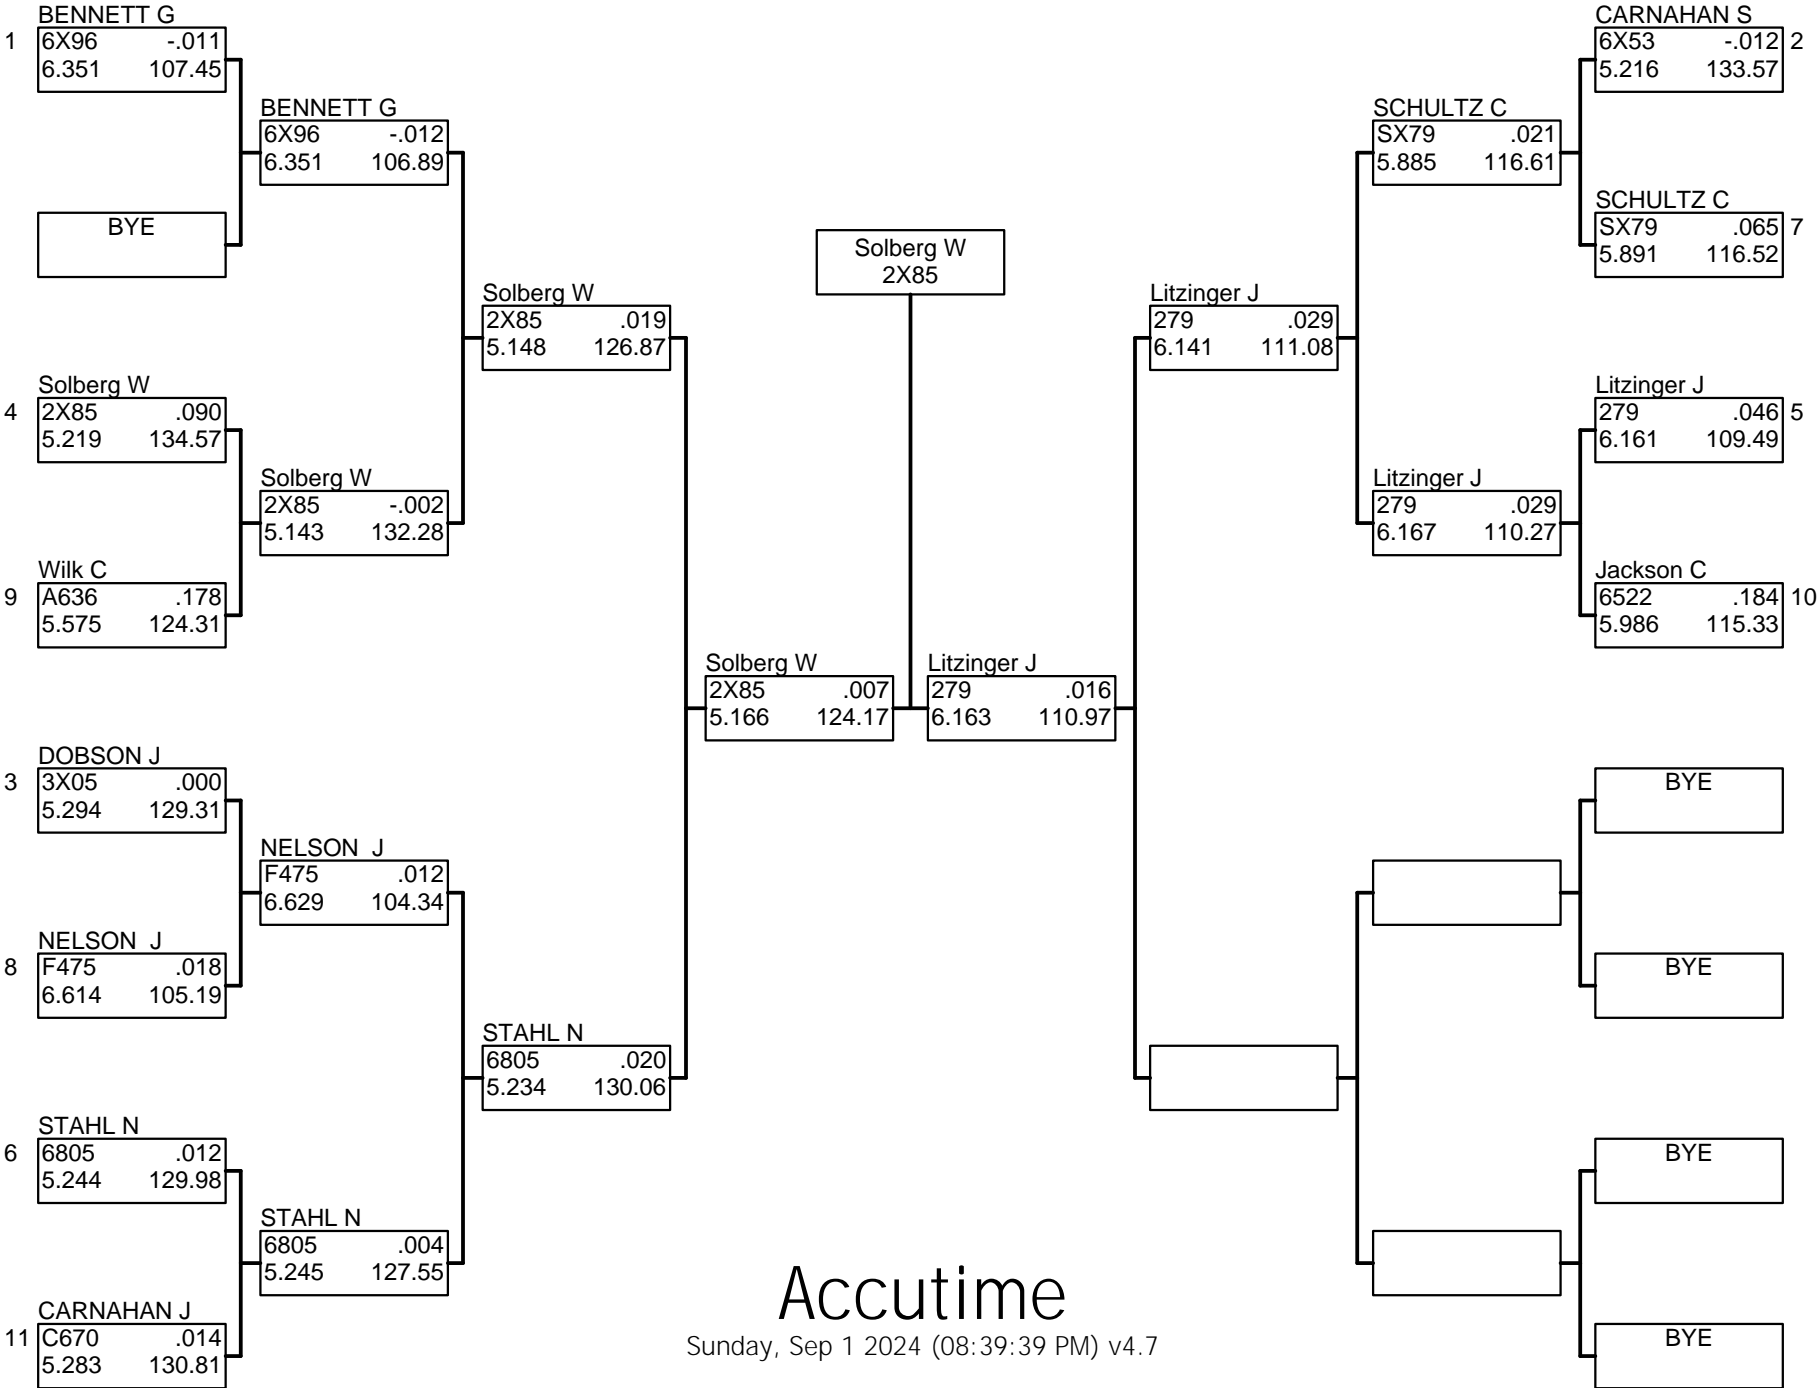

BOX SUPER PRO

Accutime

Sunday, Sep 1 2024 (08:39:39 PM) v4.7