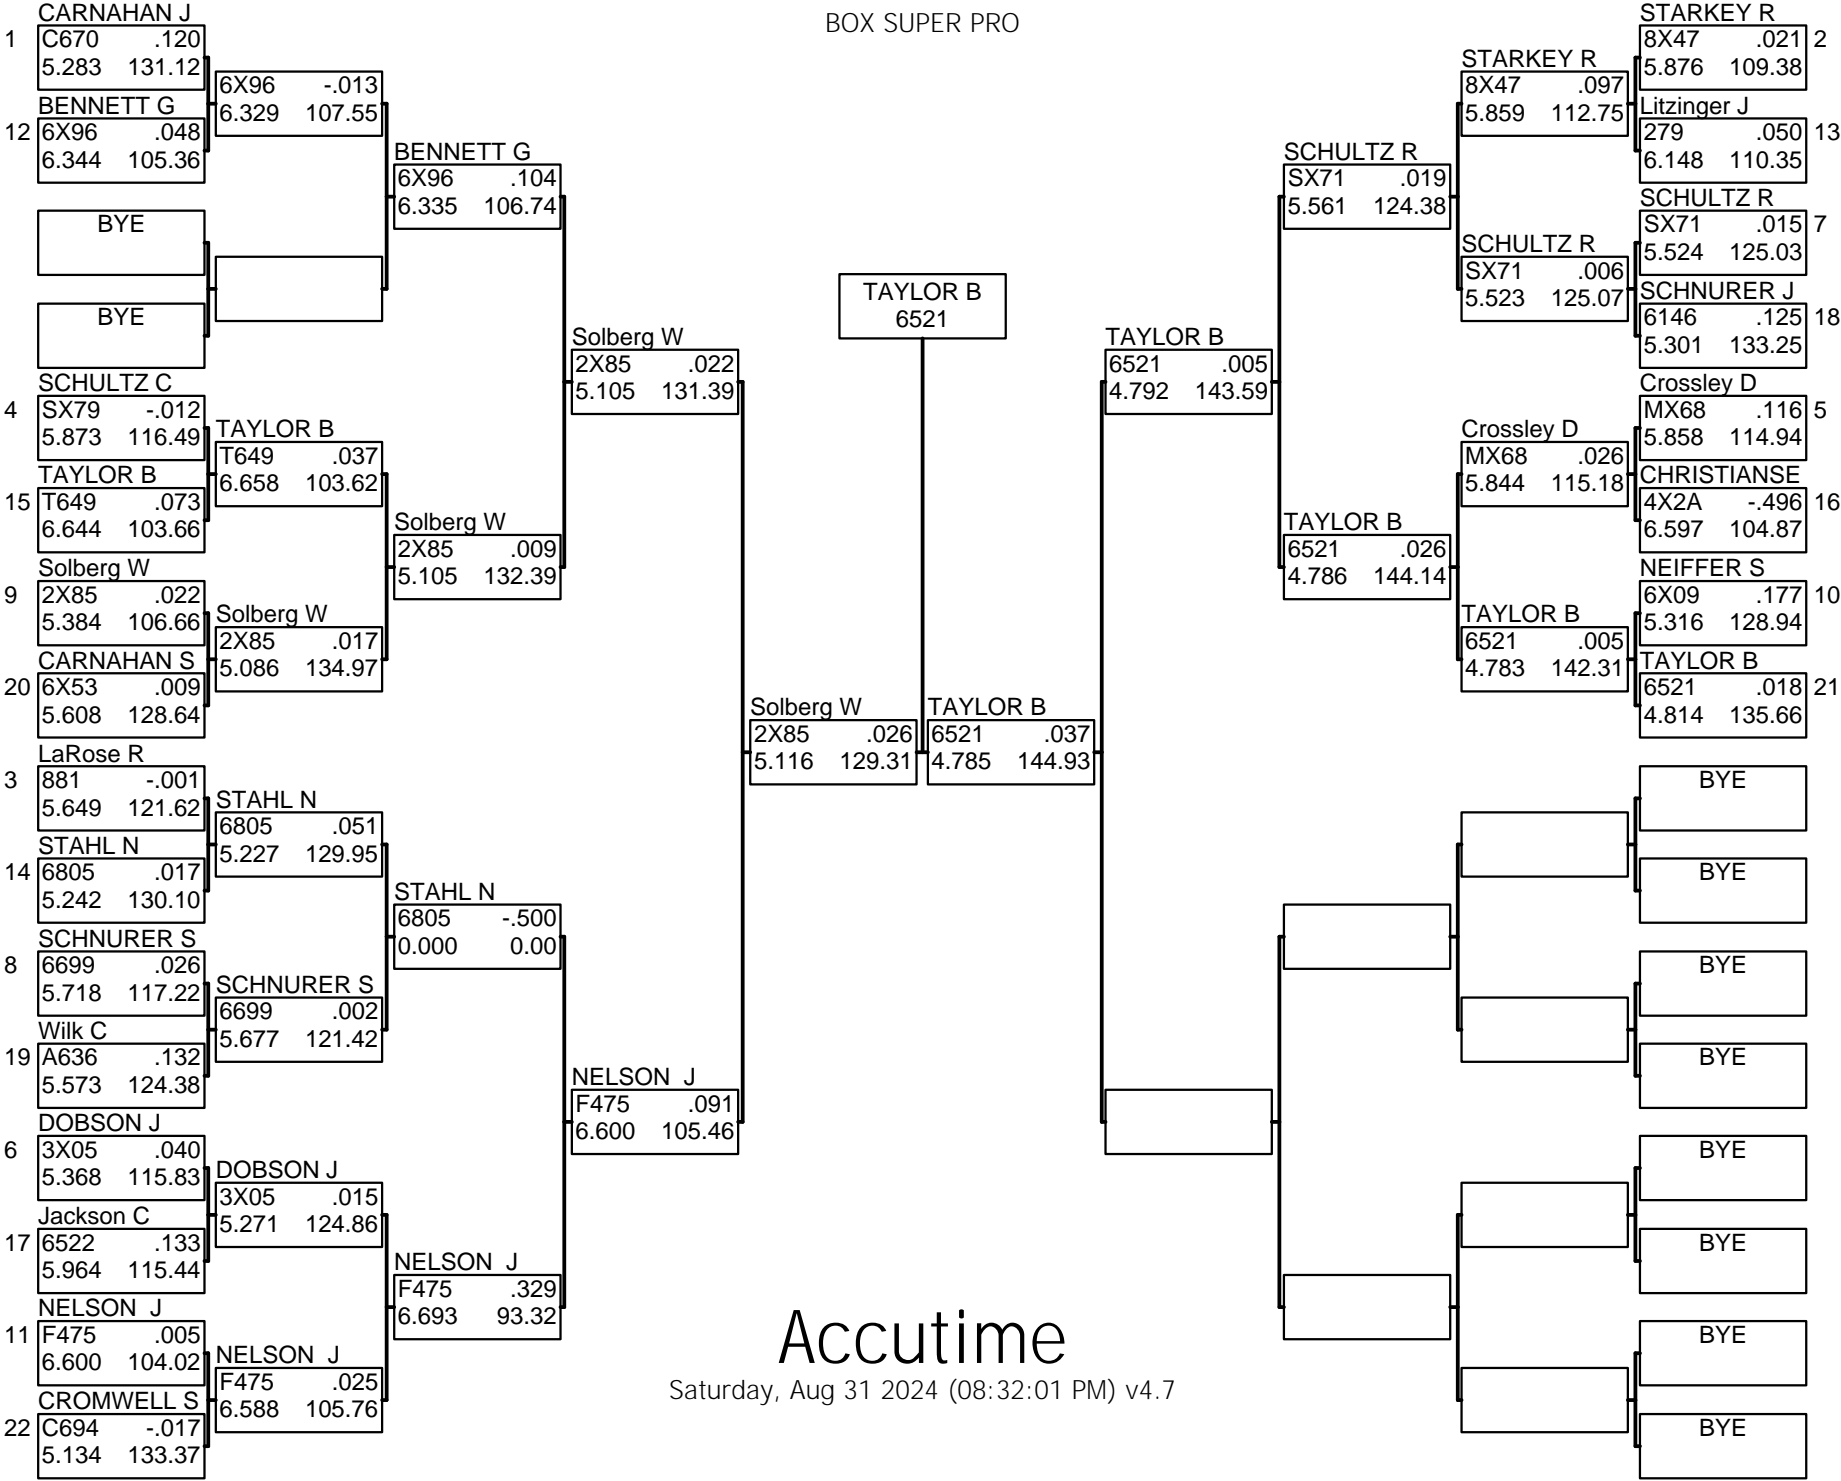

BOX SUPER PRO

Accutime

Saturday, Aug 31 2024 (08:32:01 PM) v4.7