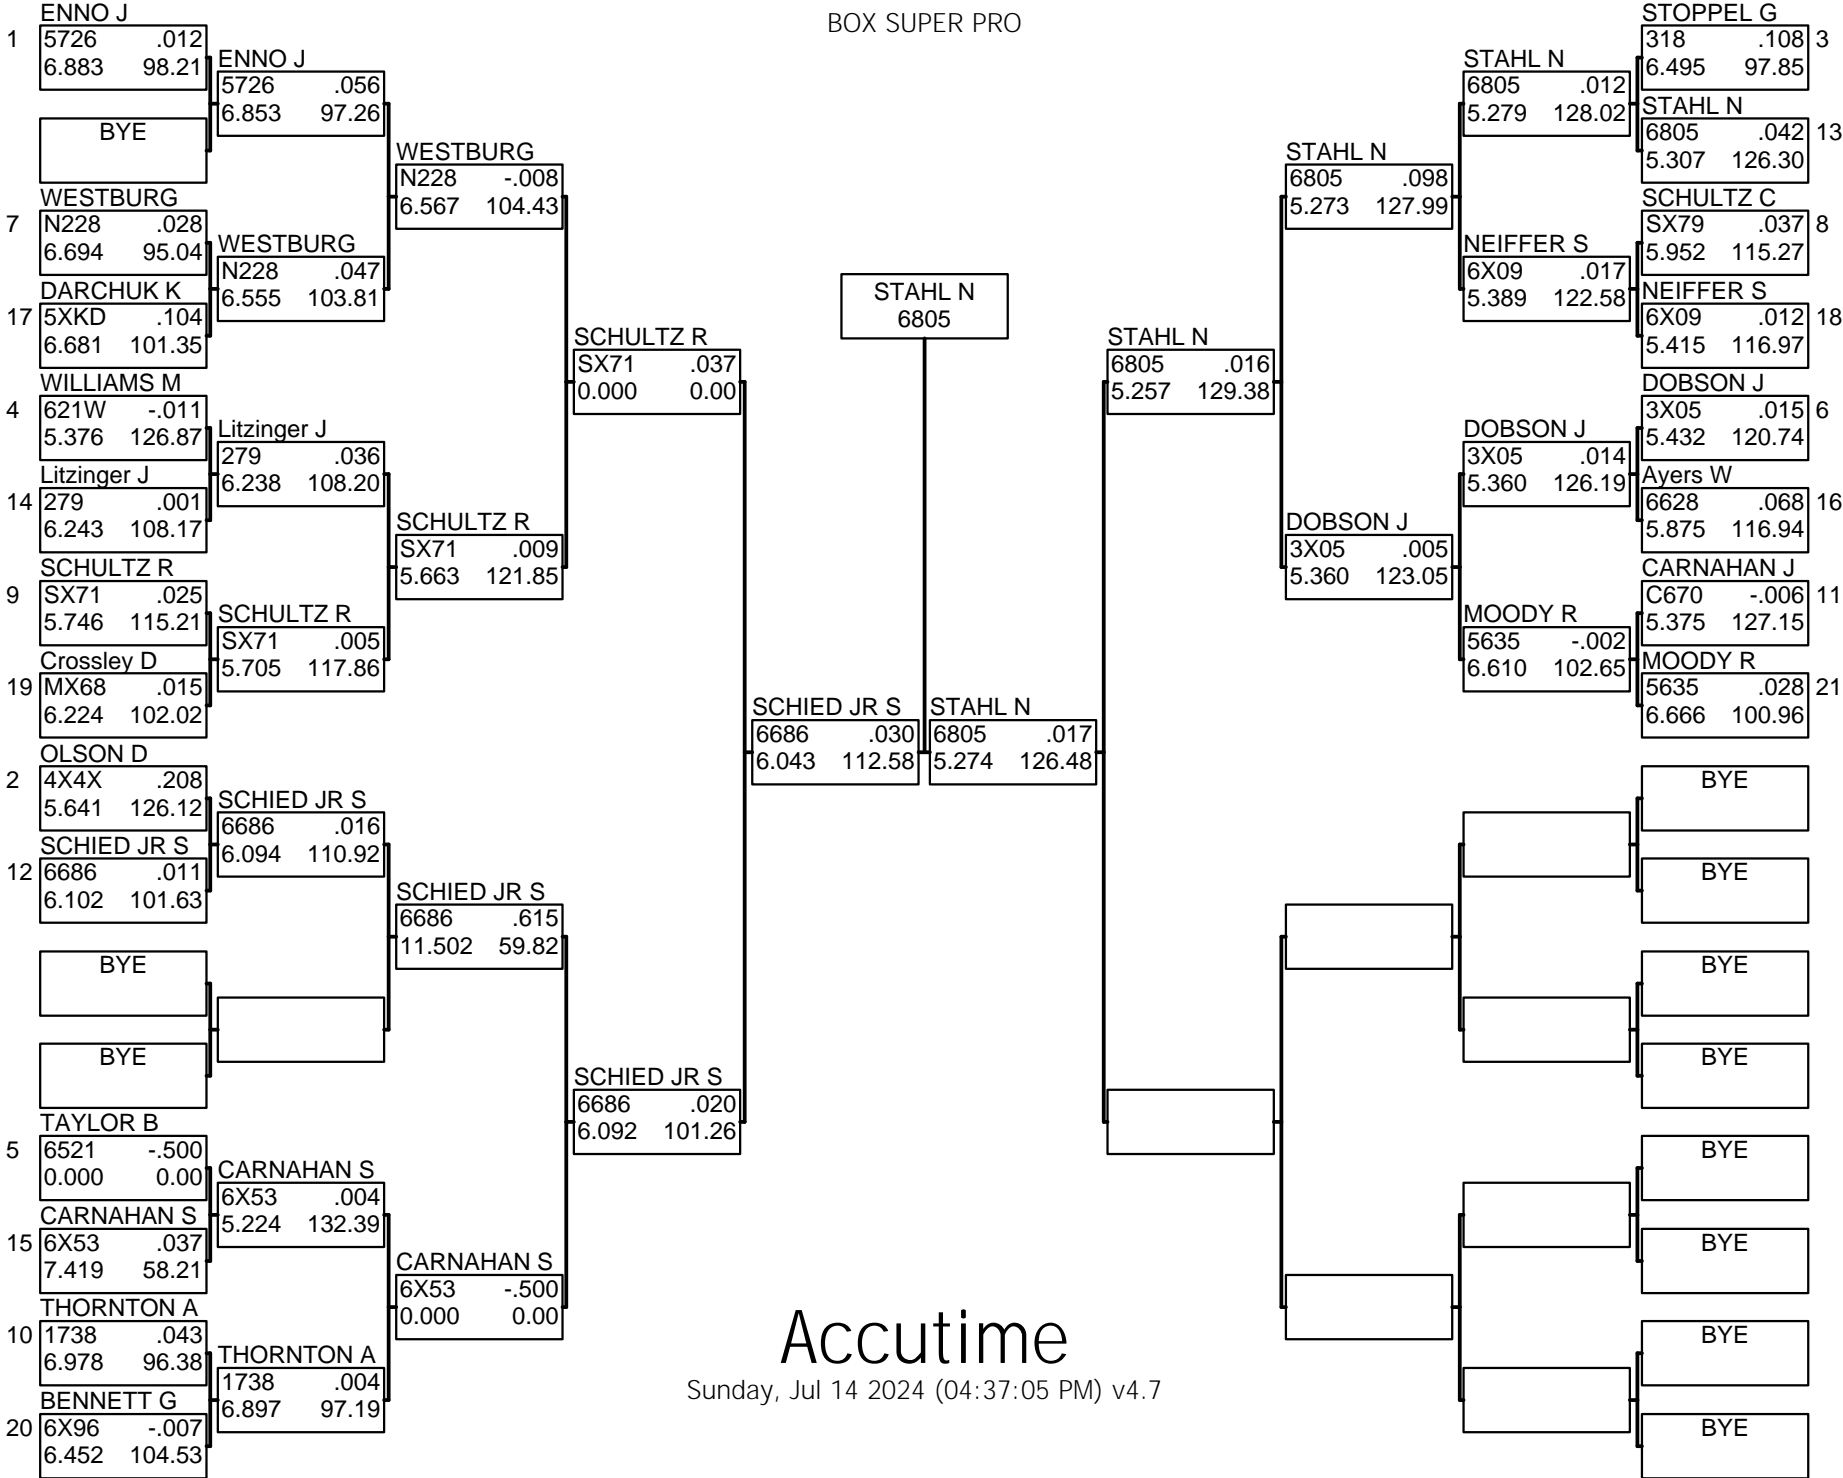

BOX SUPER PRO

Accutime

Sunday, Jul 14 2024 (04:37:05 PM) v4.7