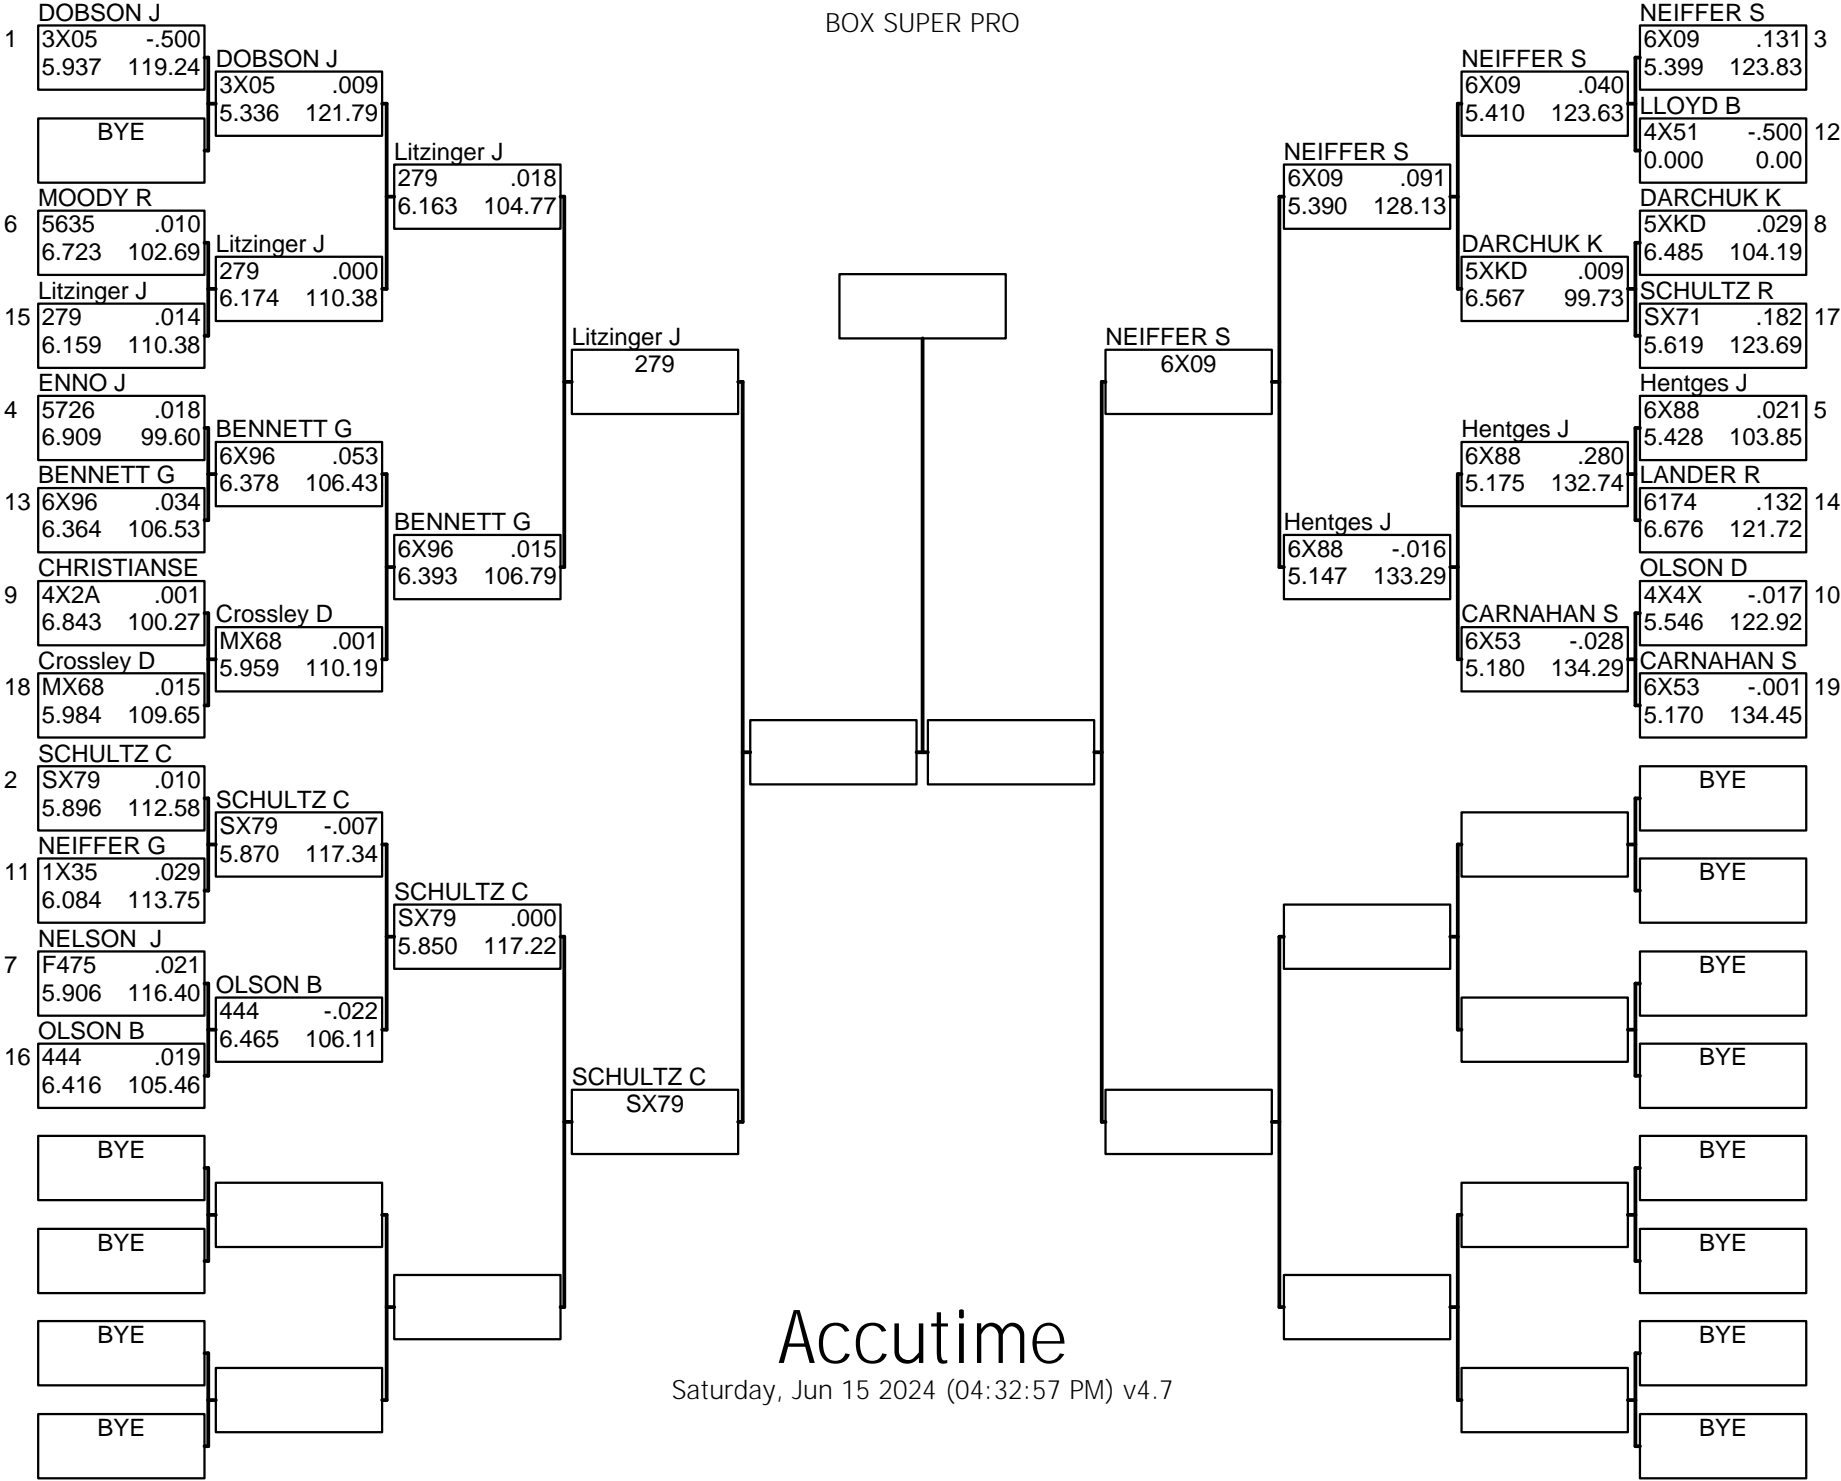

BOX SUPER PRO

Accutime

Saturday, Jun 15 2024 (04:32:57 PM) v4.7