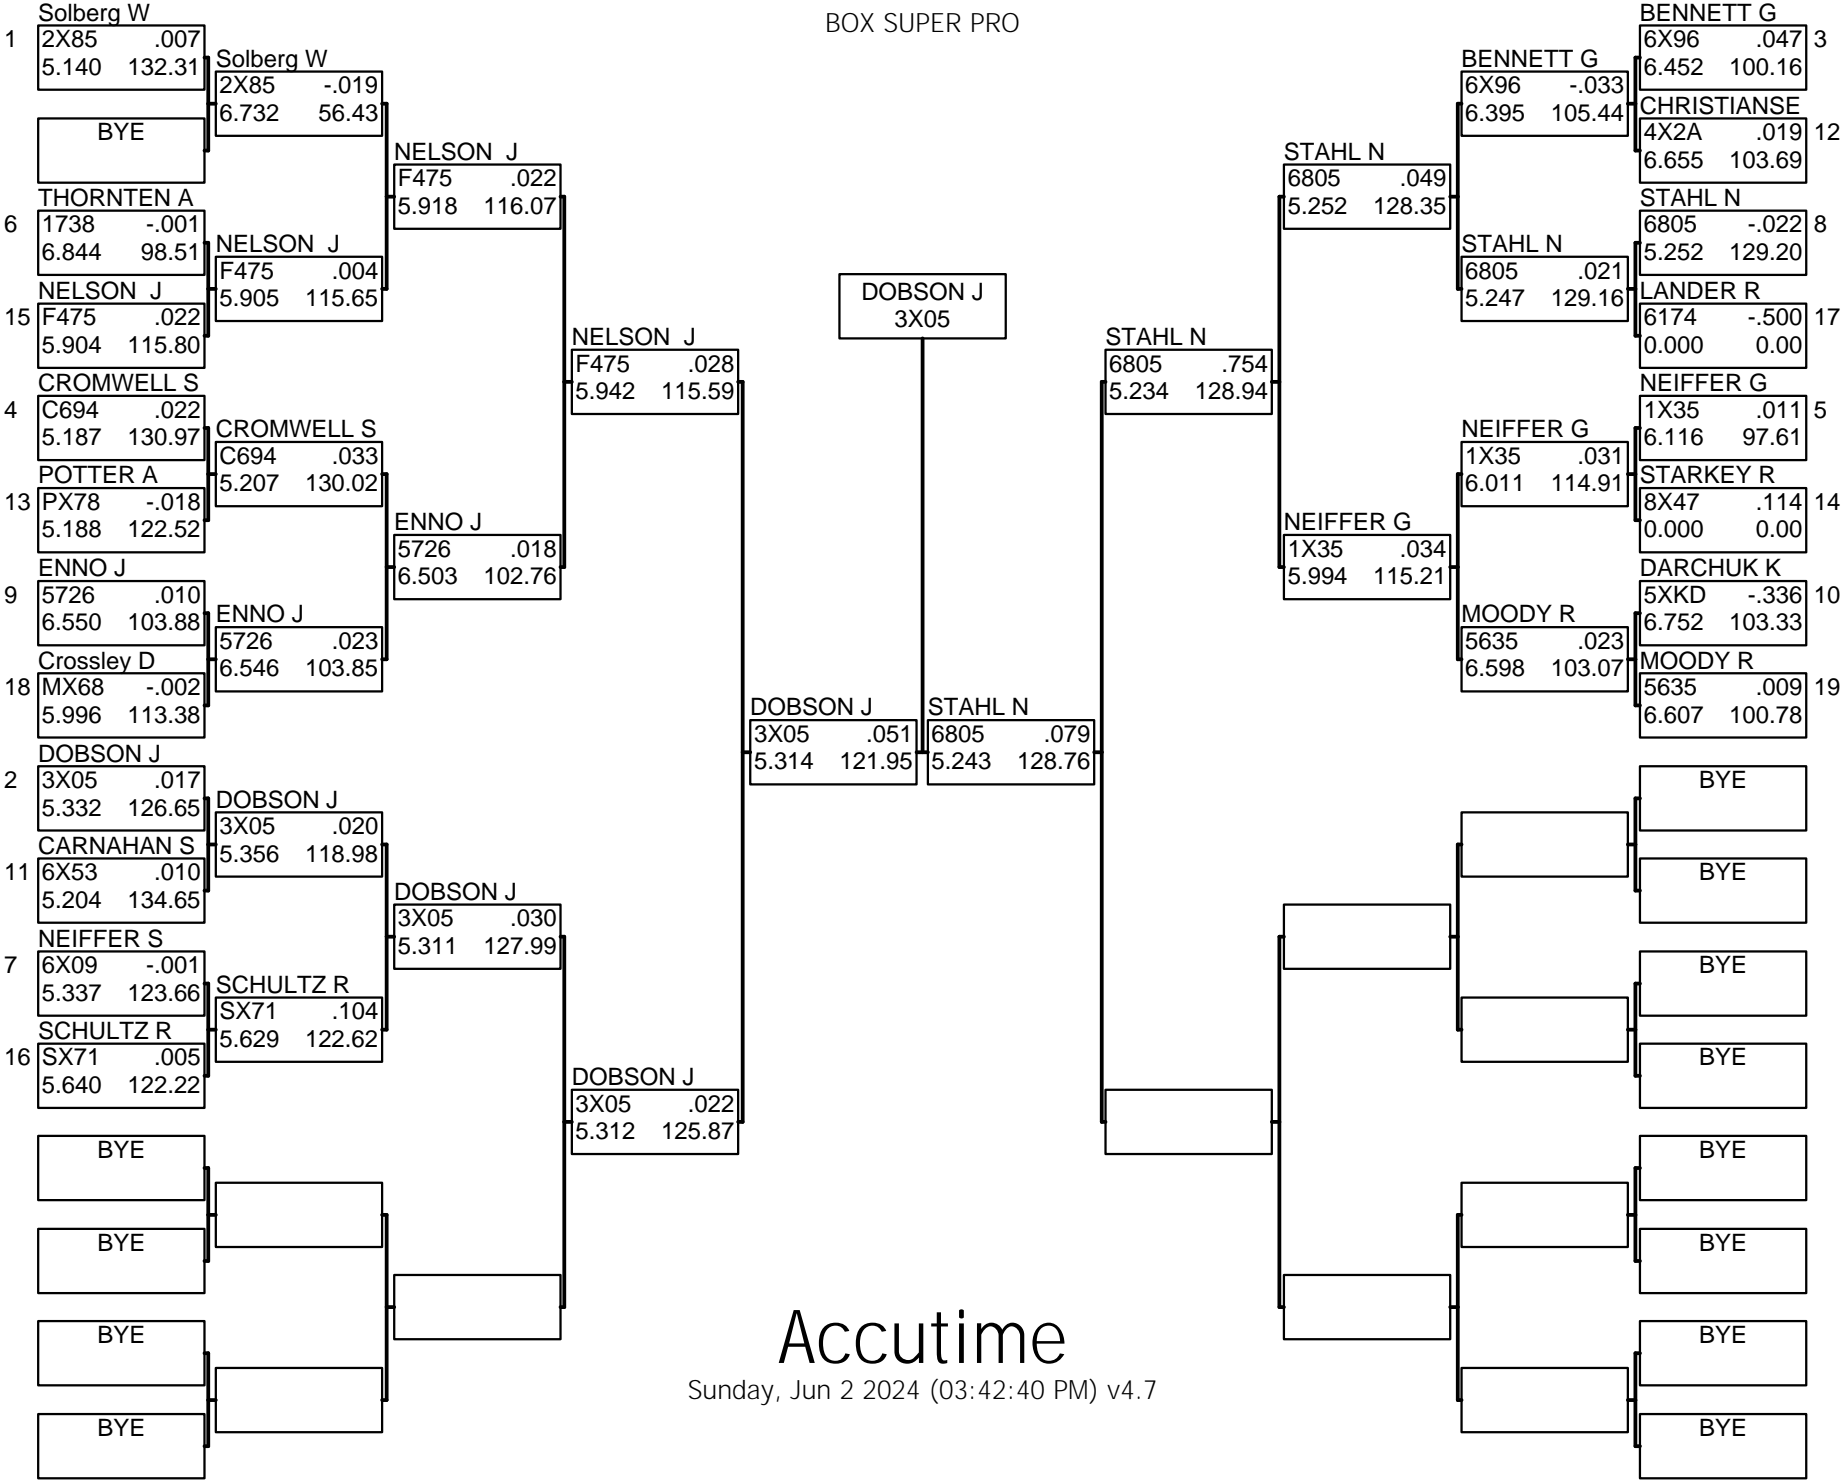

BOX SUPER PRO

Accutime

Sunday, Jun 2 2024 (03:42:40 PM) v4.7