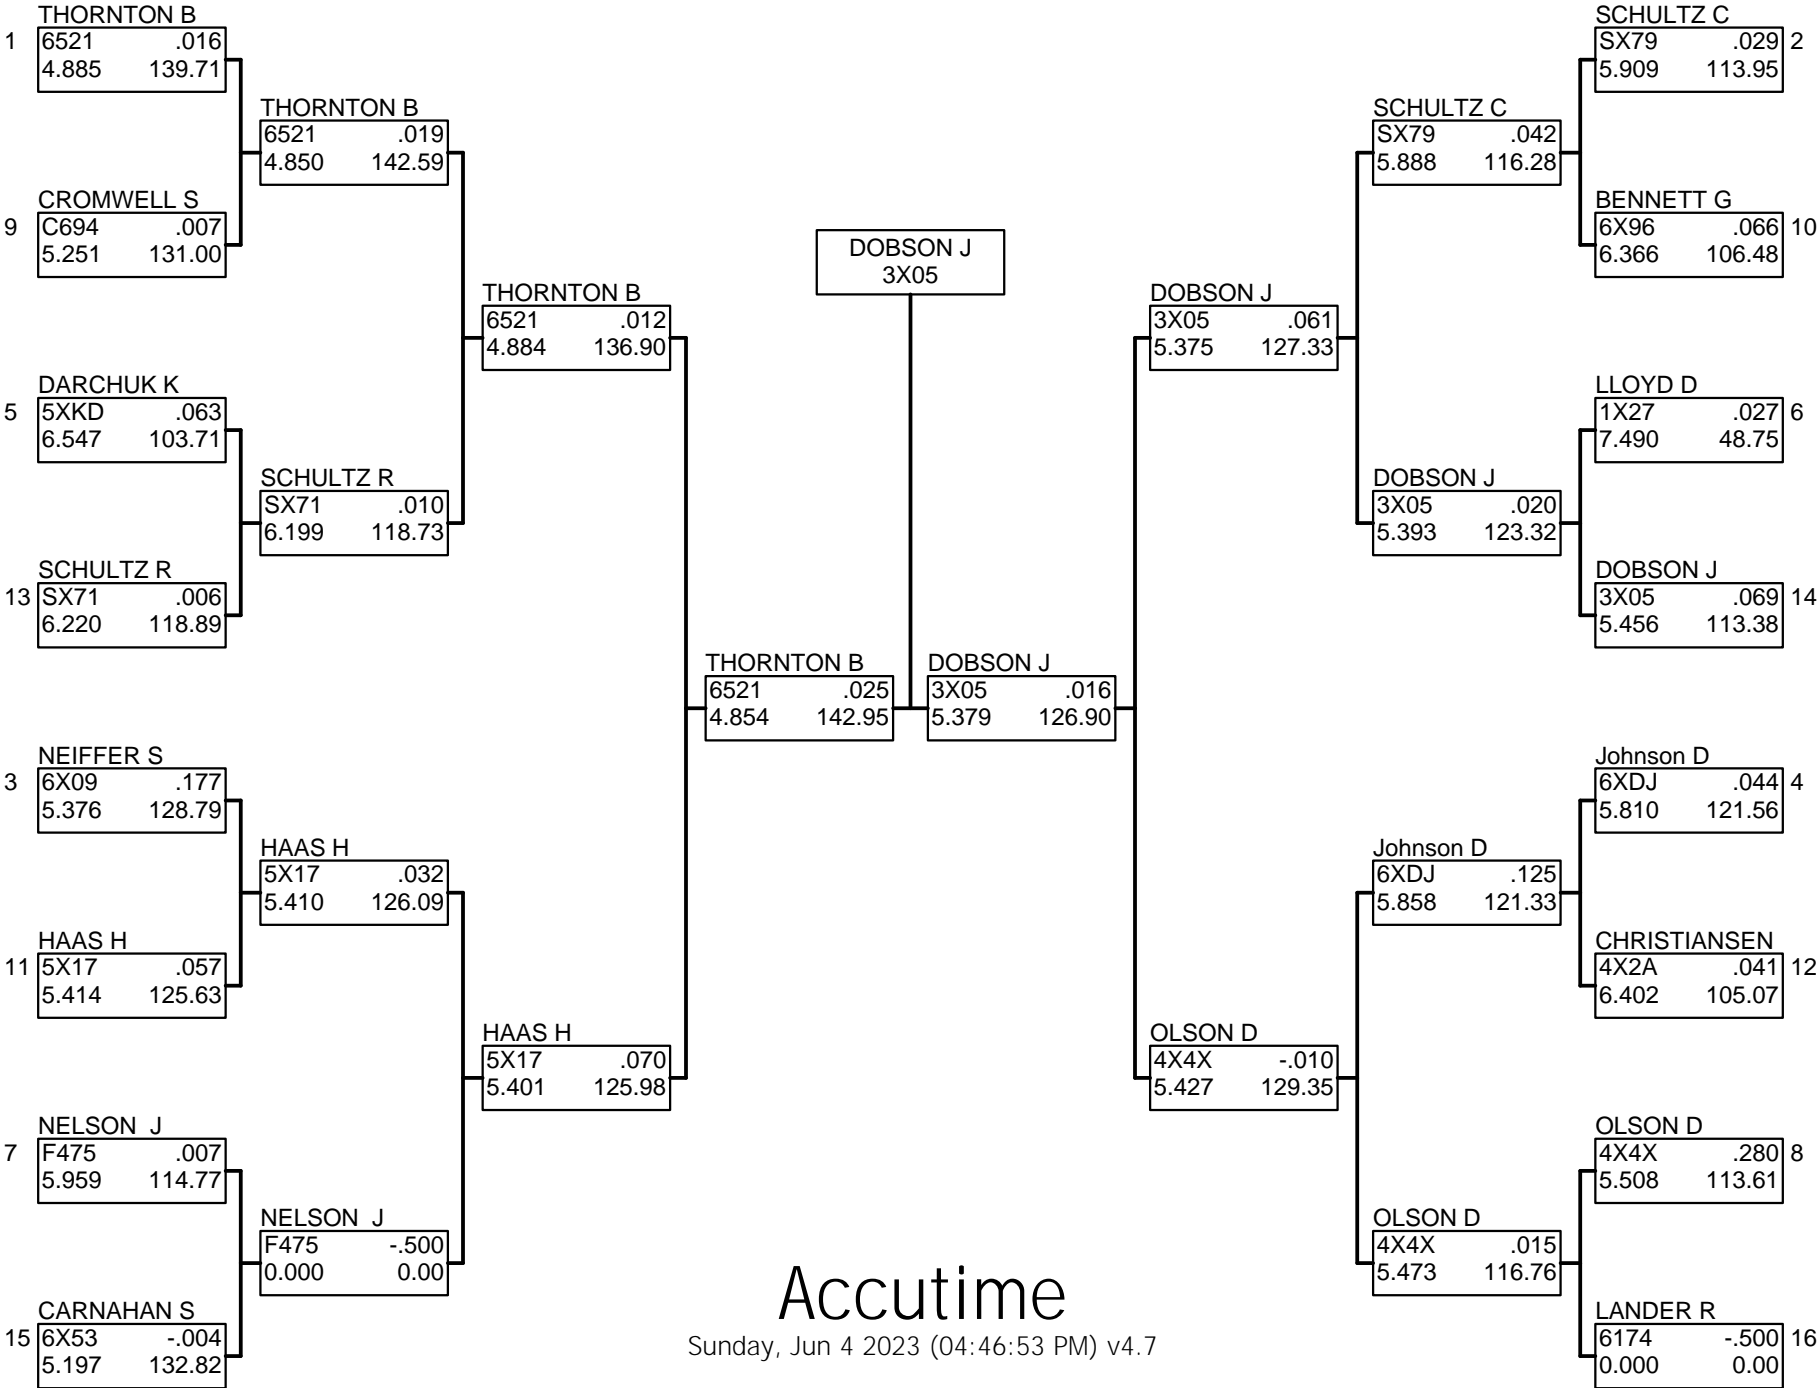

BOX SUPER PRO

Accutime

Sunday, Jun 4 2023 (04:46:53 PM) v4.7