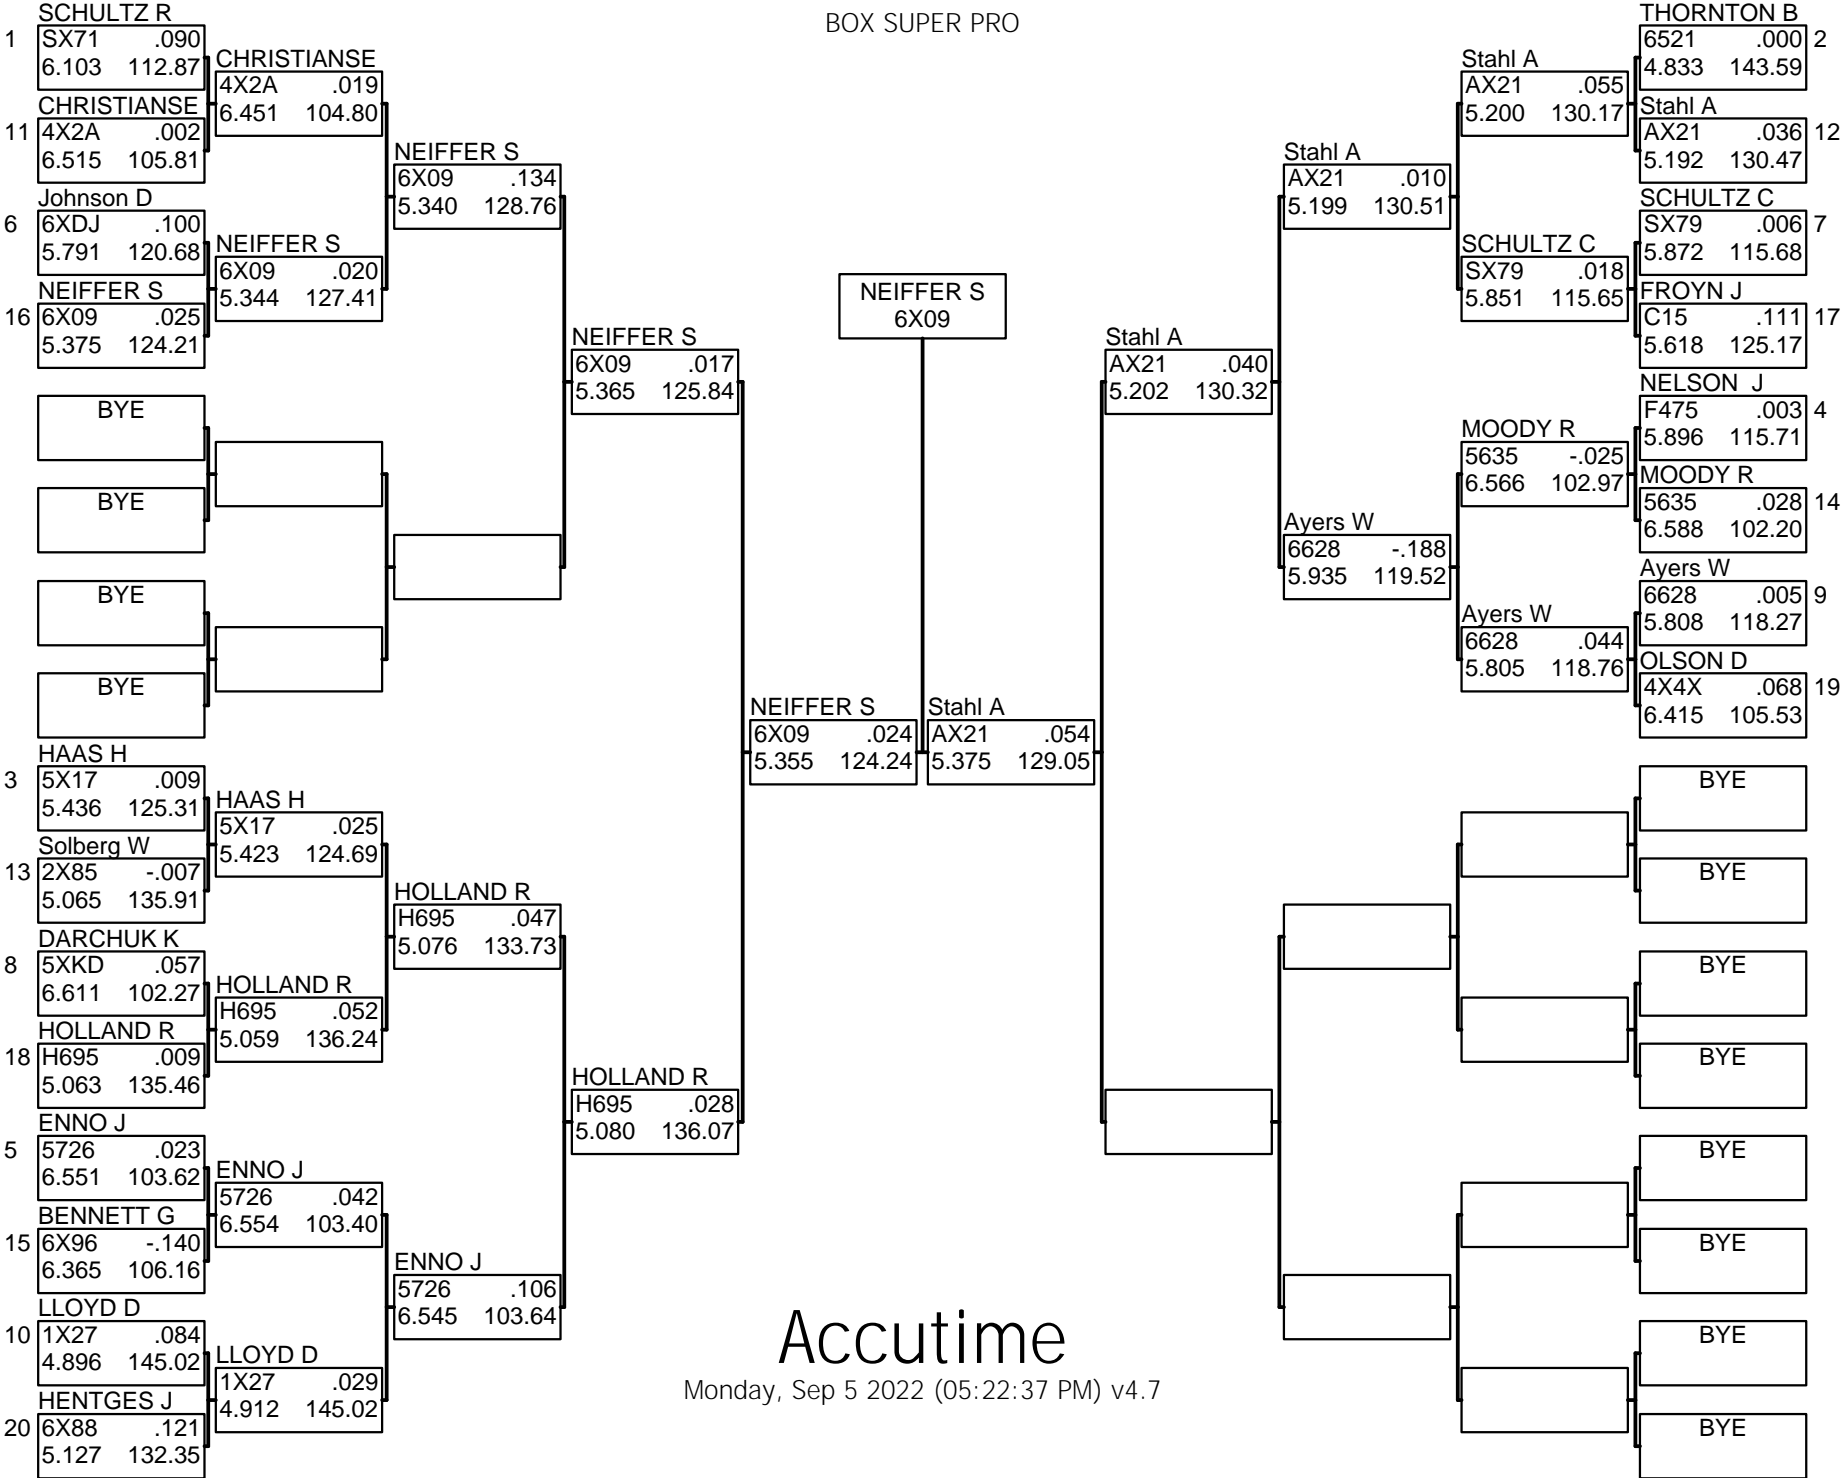

BOX SUPER PRO

Accutime

Monday, Sep 5 2022 (05:22:37 PM) v4.7