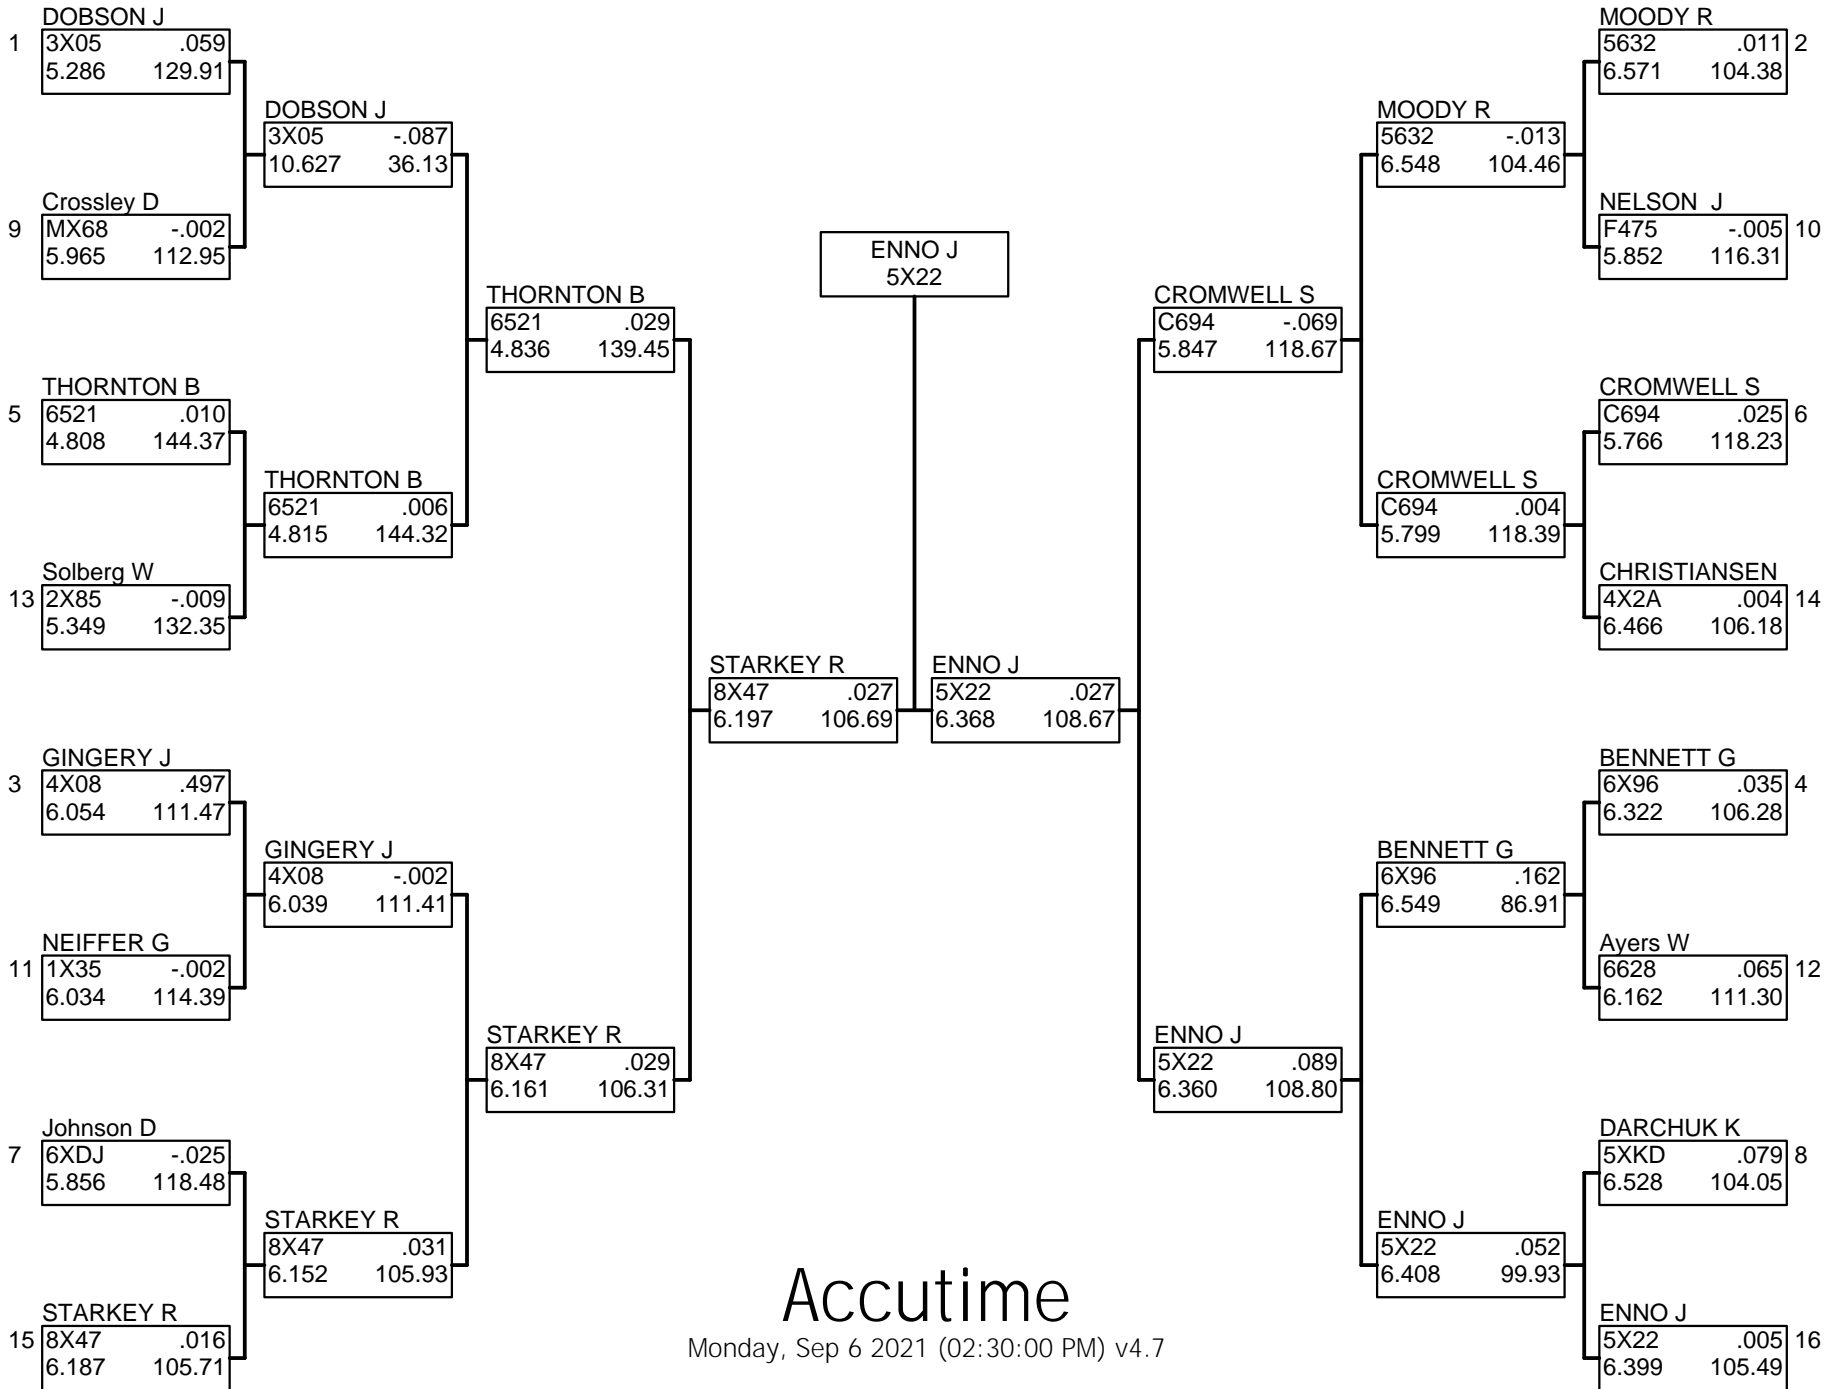

BOX SUPER PRO

Accutime

Monday, Sep 6 2021 (02:30:00 PM) v4.7