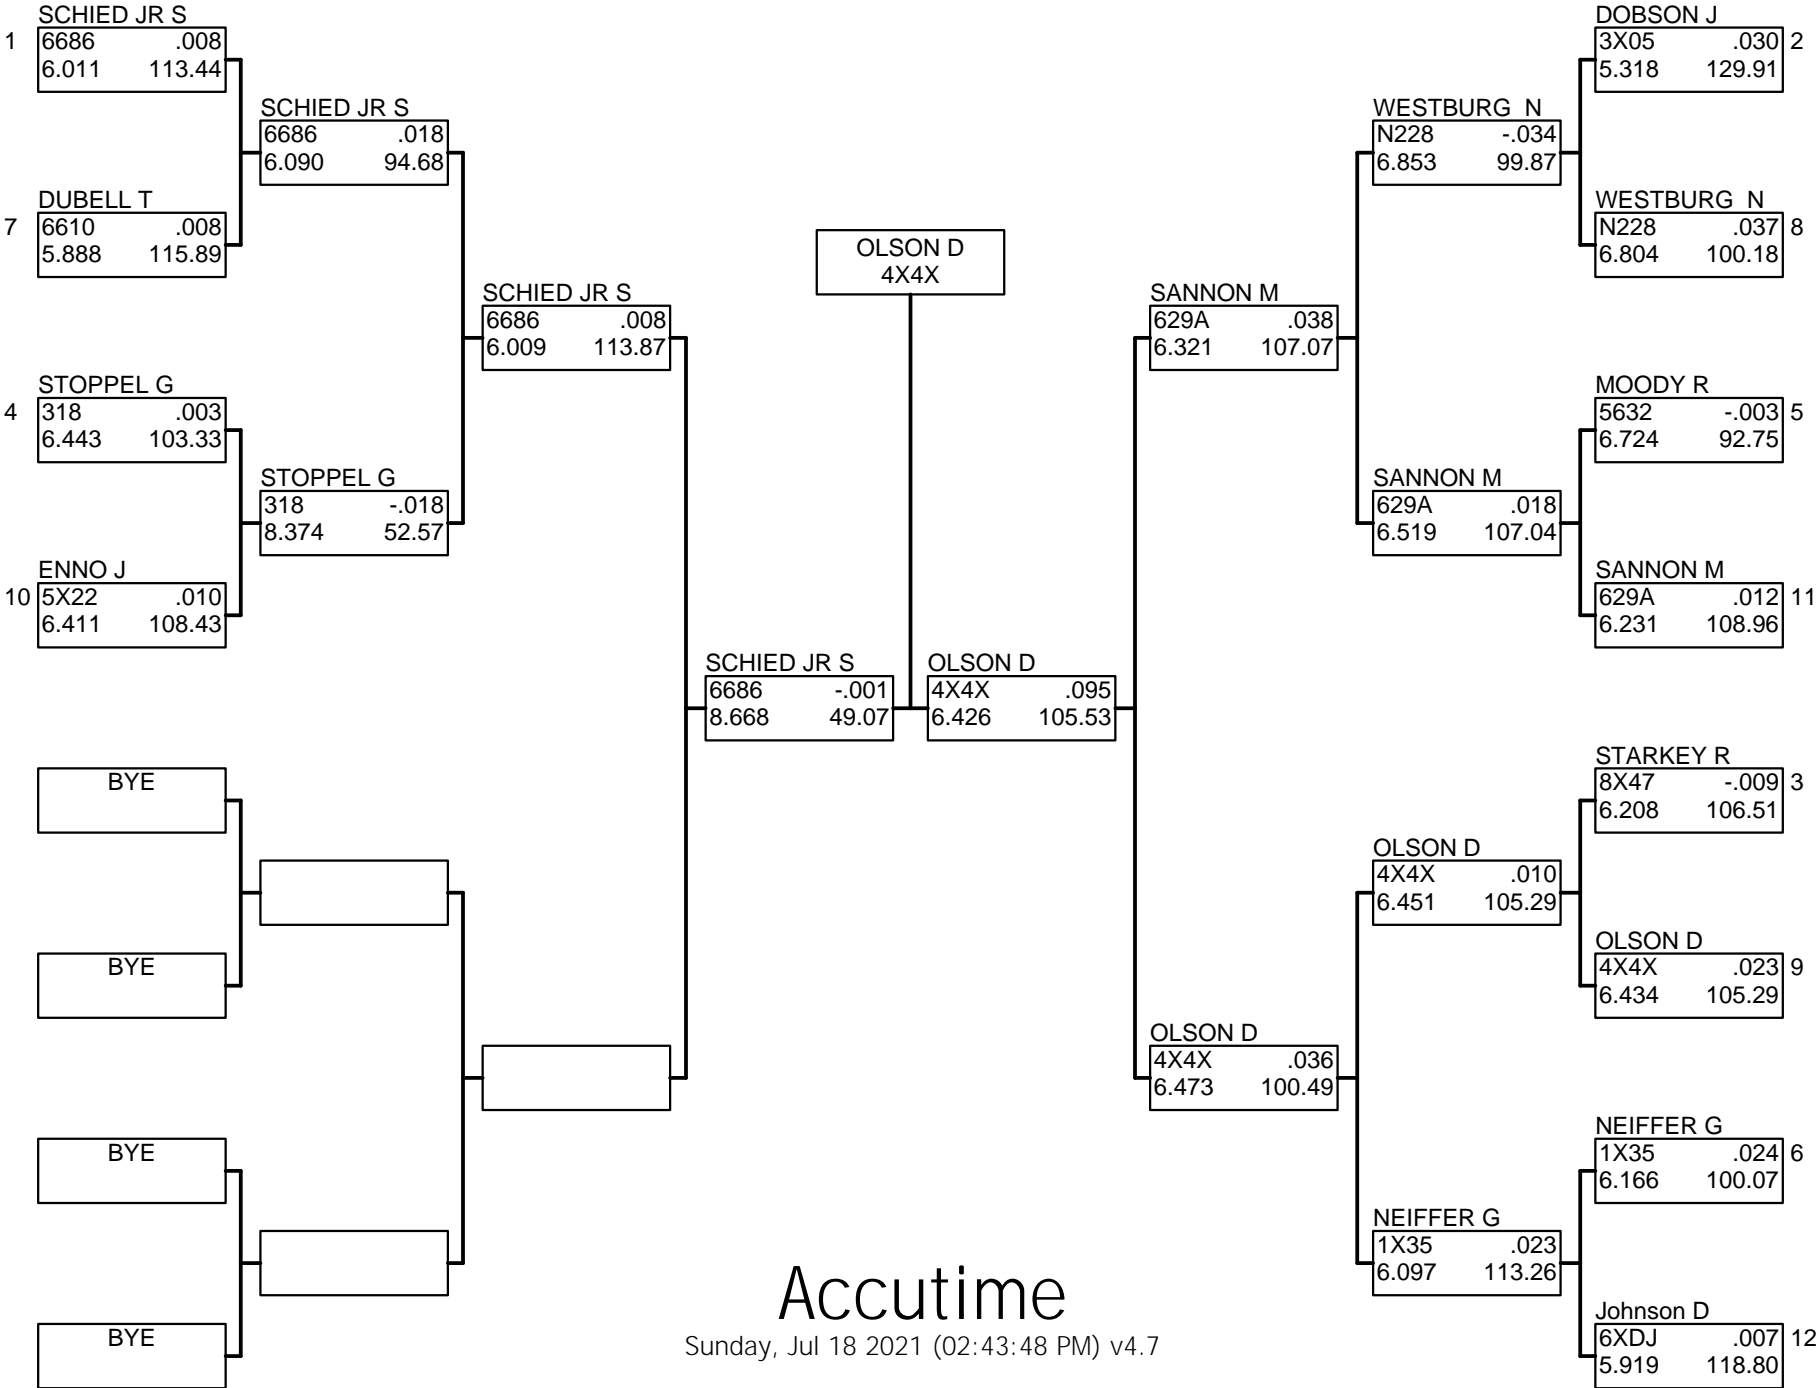

BOX SUPER PRO

Accutime

Sunday, Jul 18 2021 (02:43:48 PM) v4.7