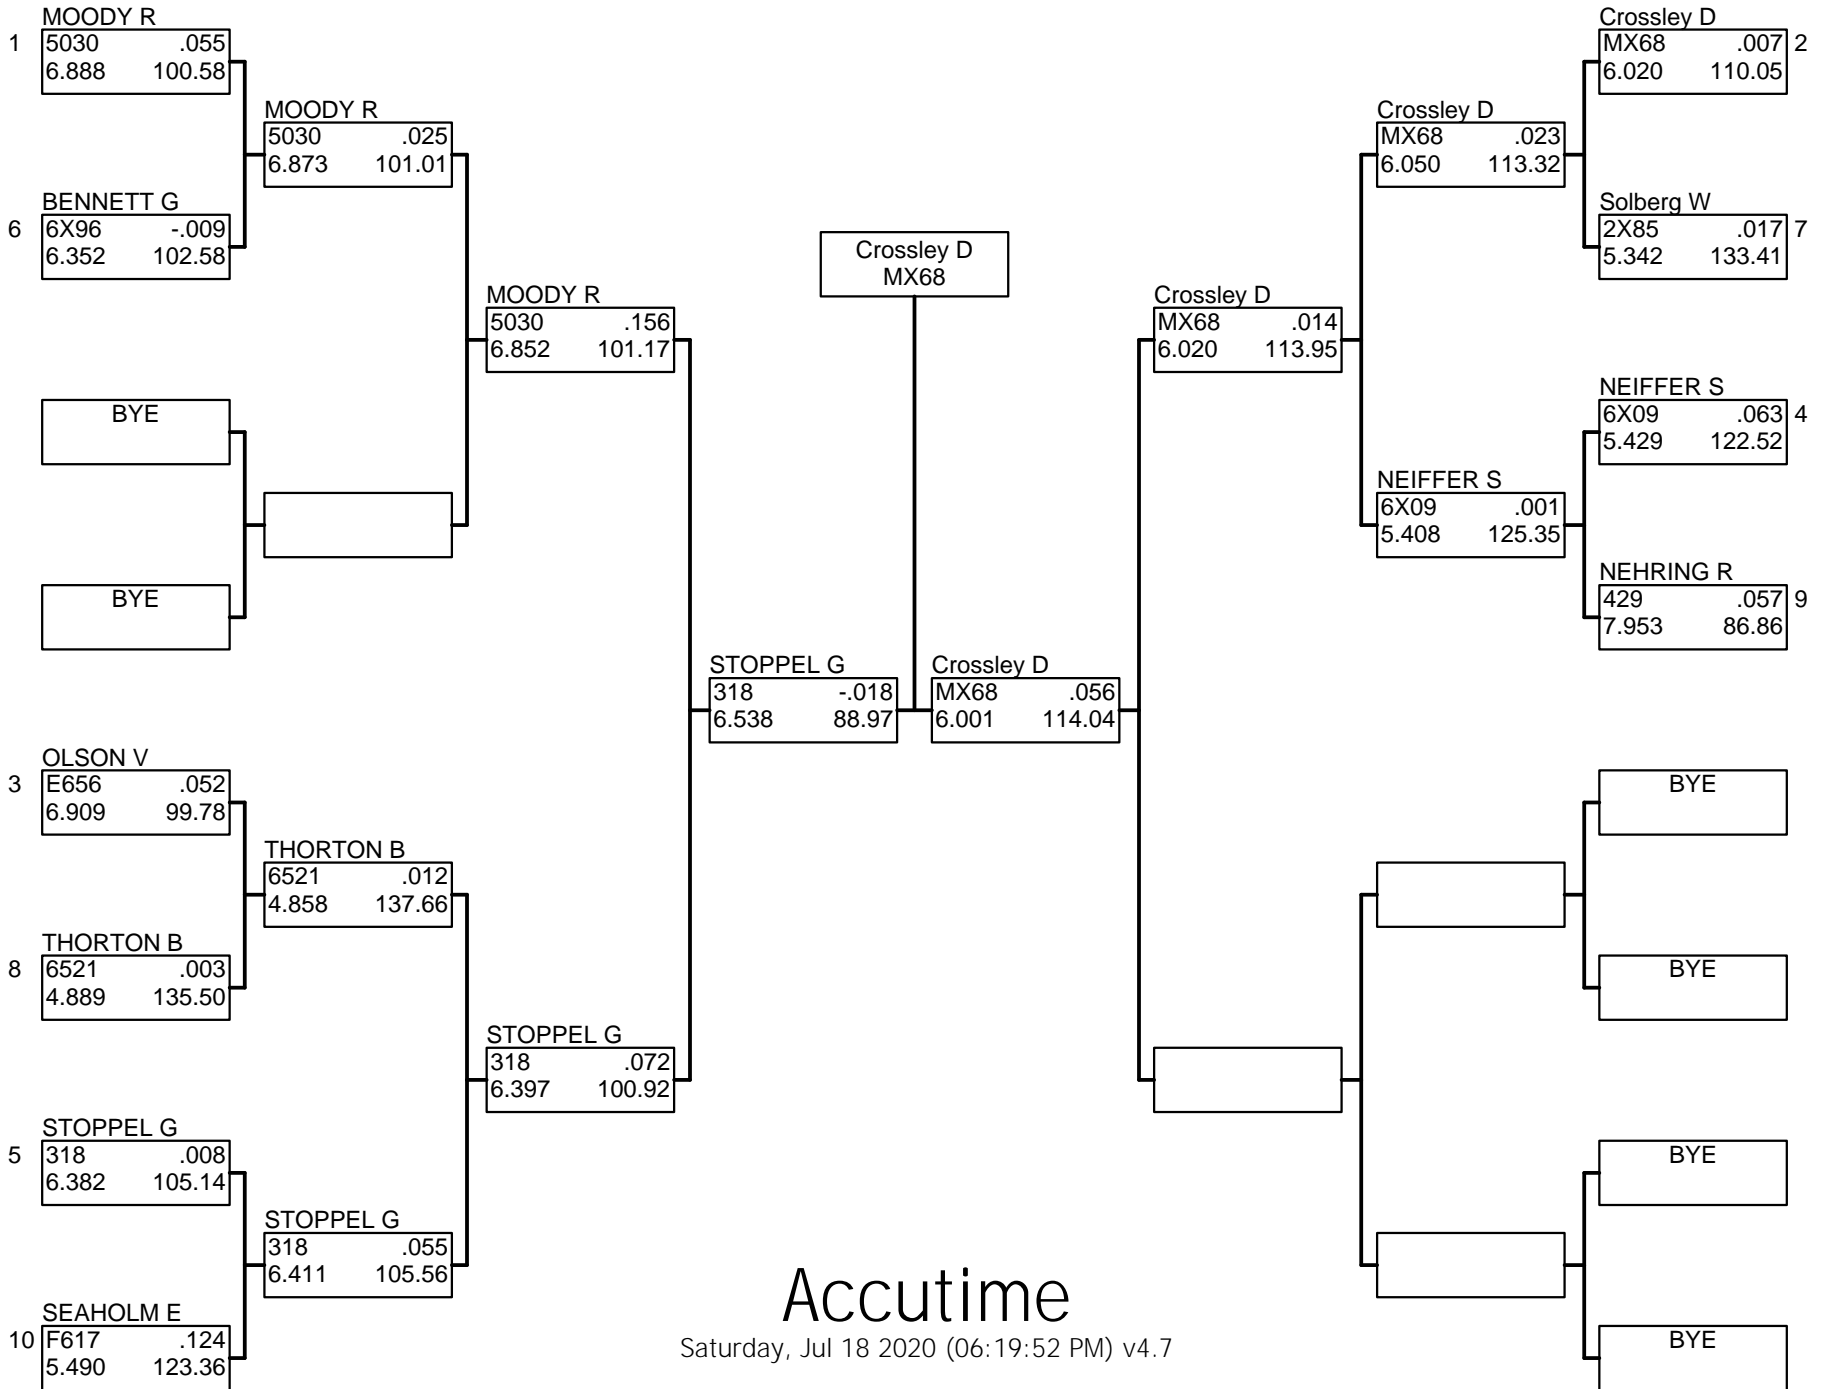

BOX SUPER PRO

Accutime

Saturday, Jul 18 2020 (06:19:52 PM) v4.7