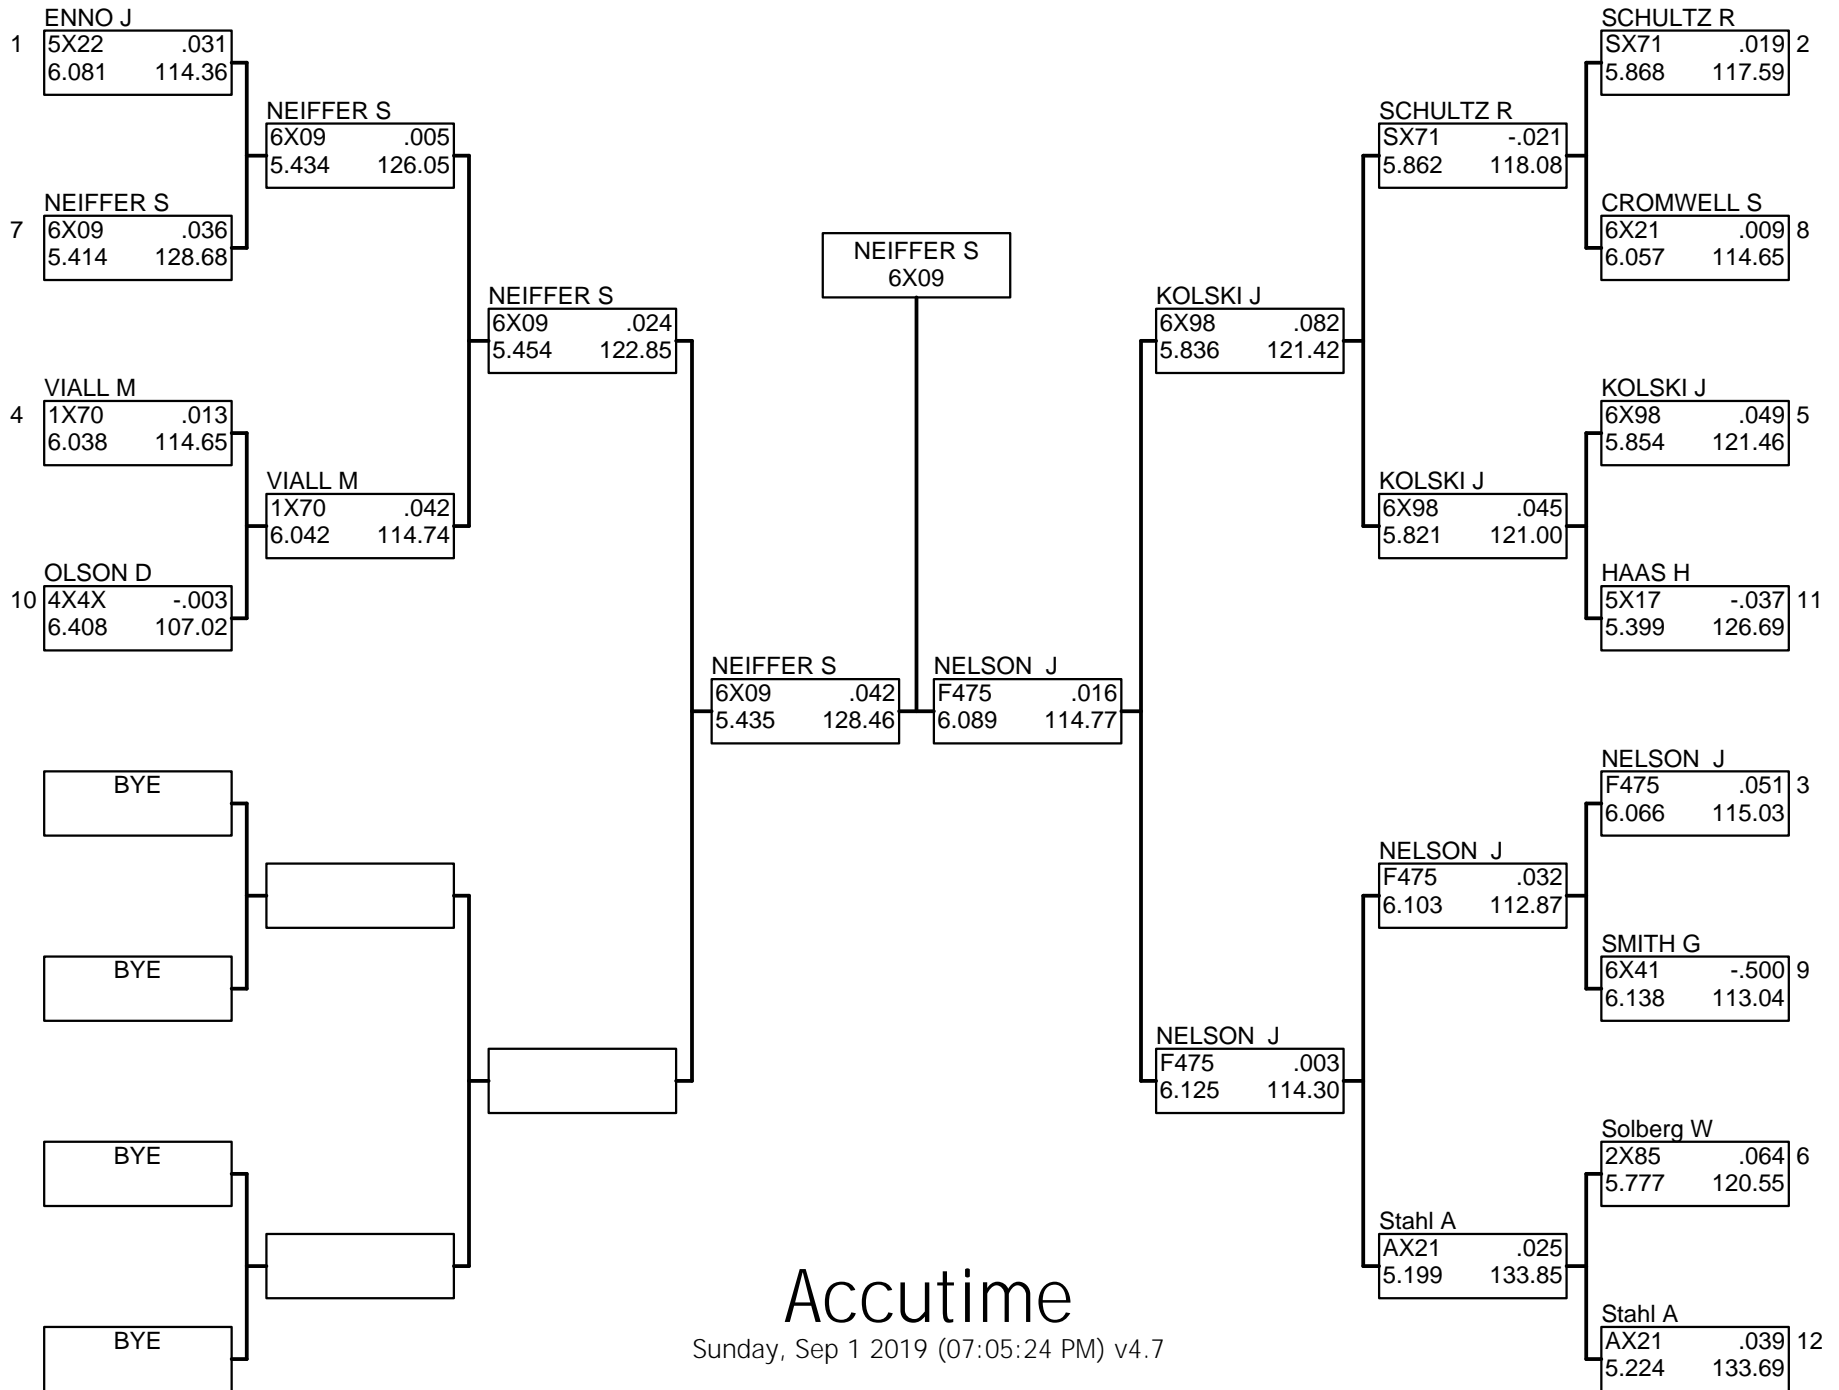

BOX SUPER PRO

Accutime

Sunday, Sep 1 2019 (07:05:24 PM) v4.7