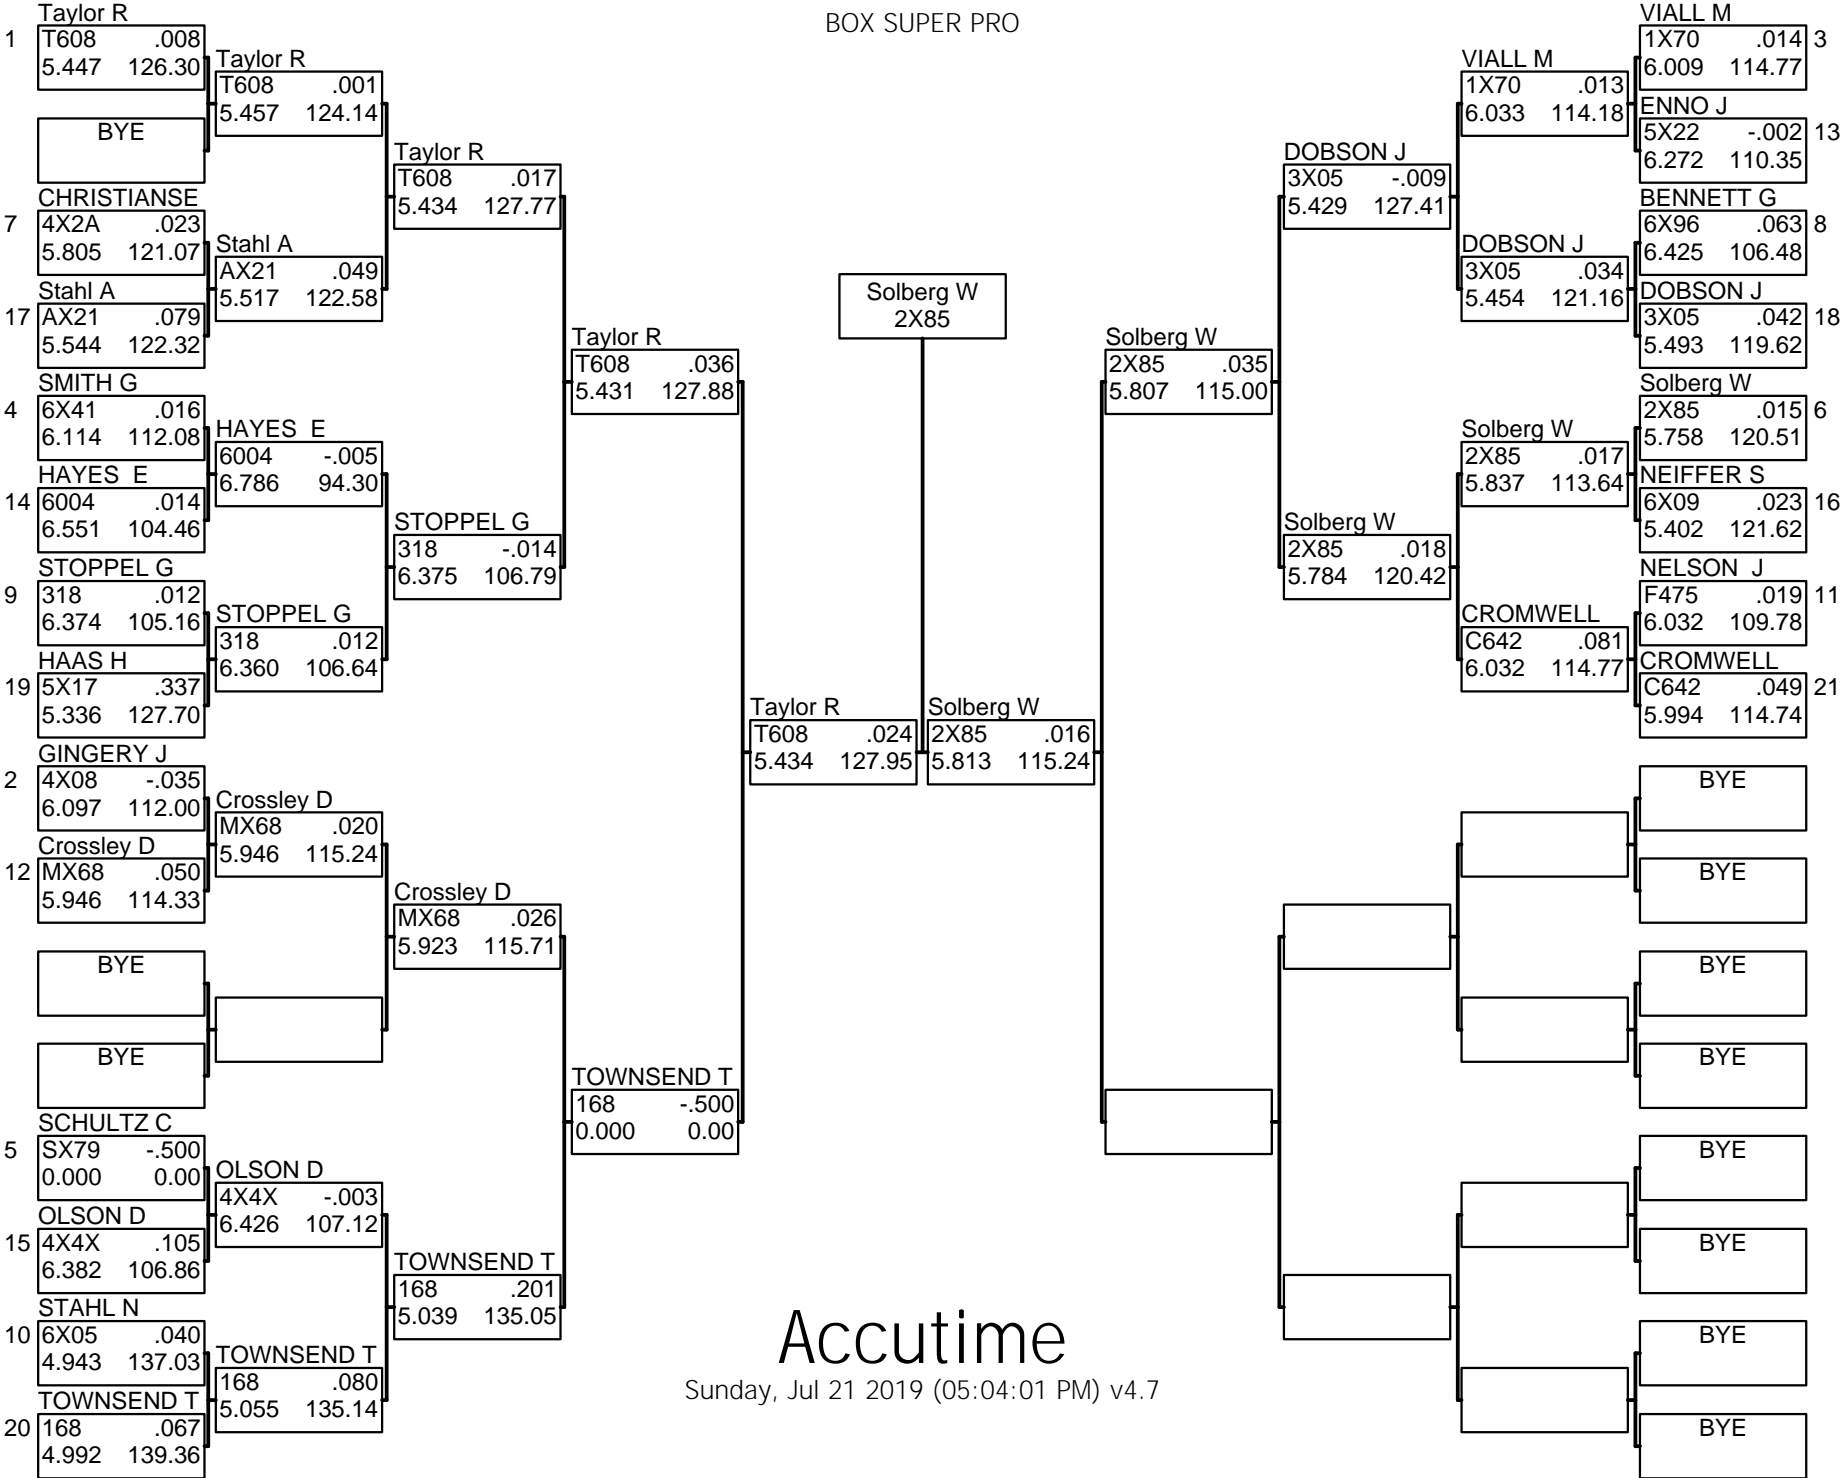

BOX SUPER PRO

Accutime

Sunday, Jul 21 2019 (05:04:01 PM) v4.7