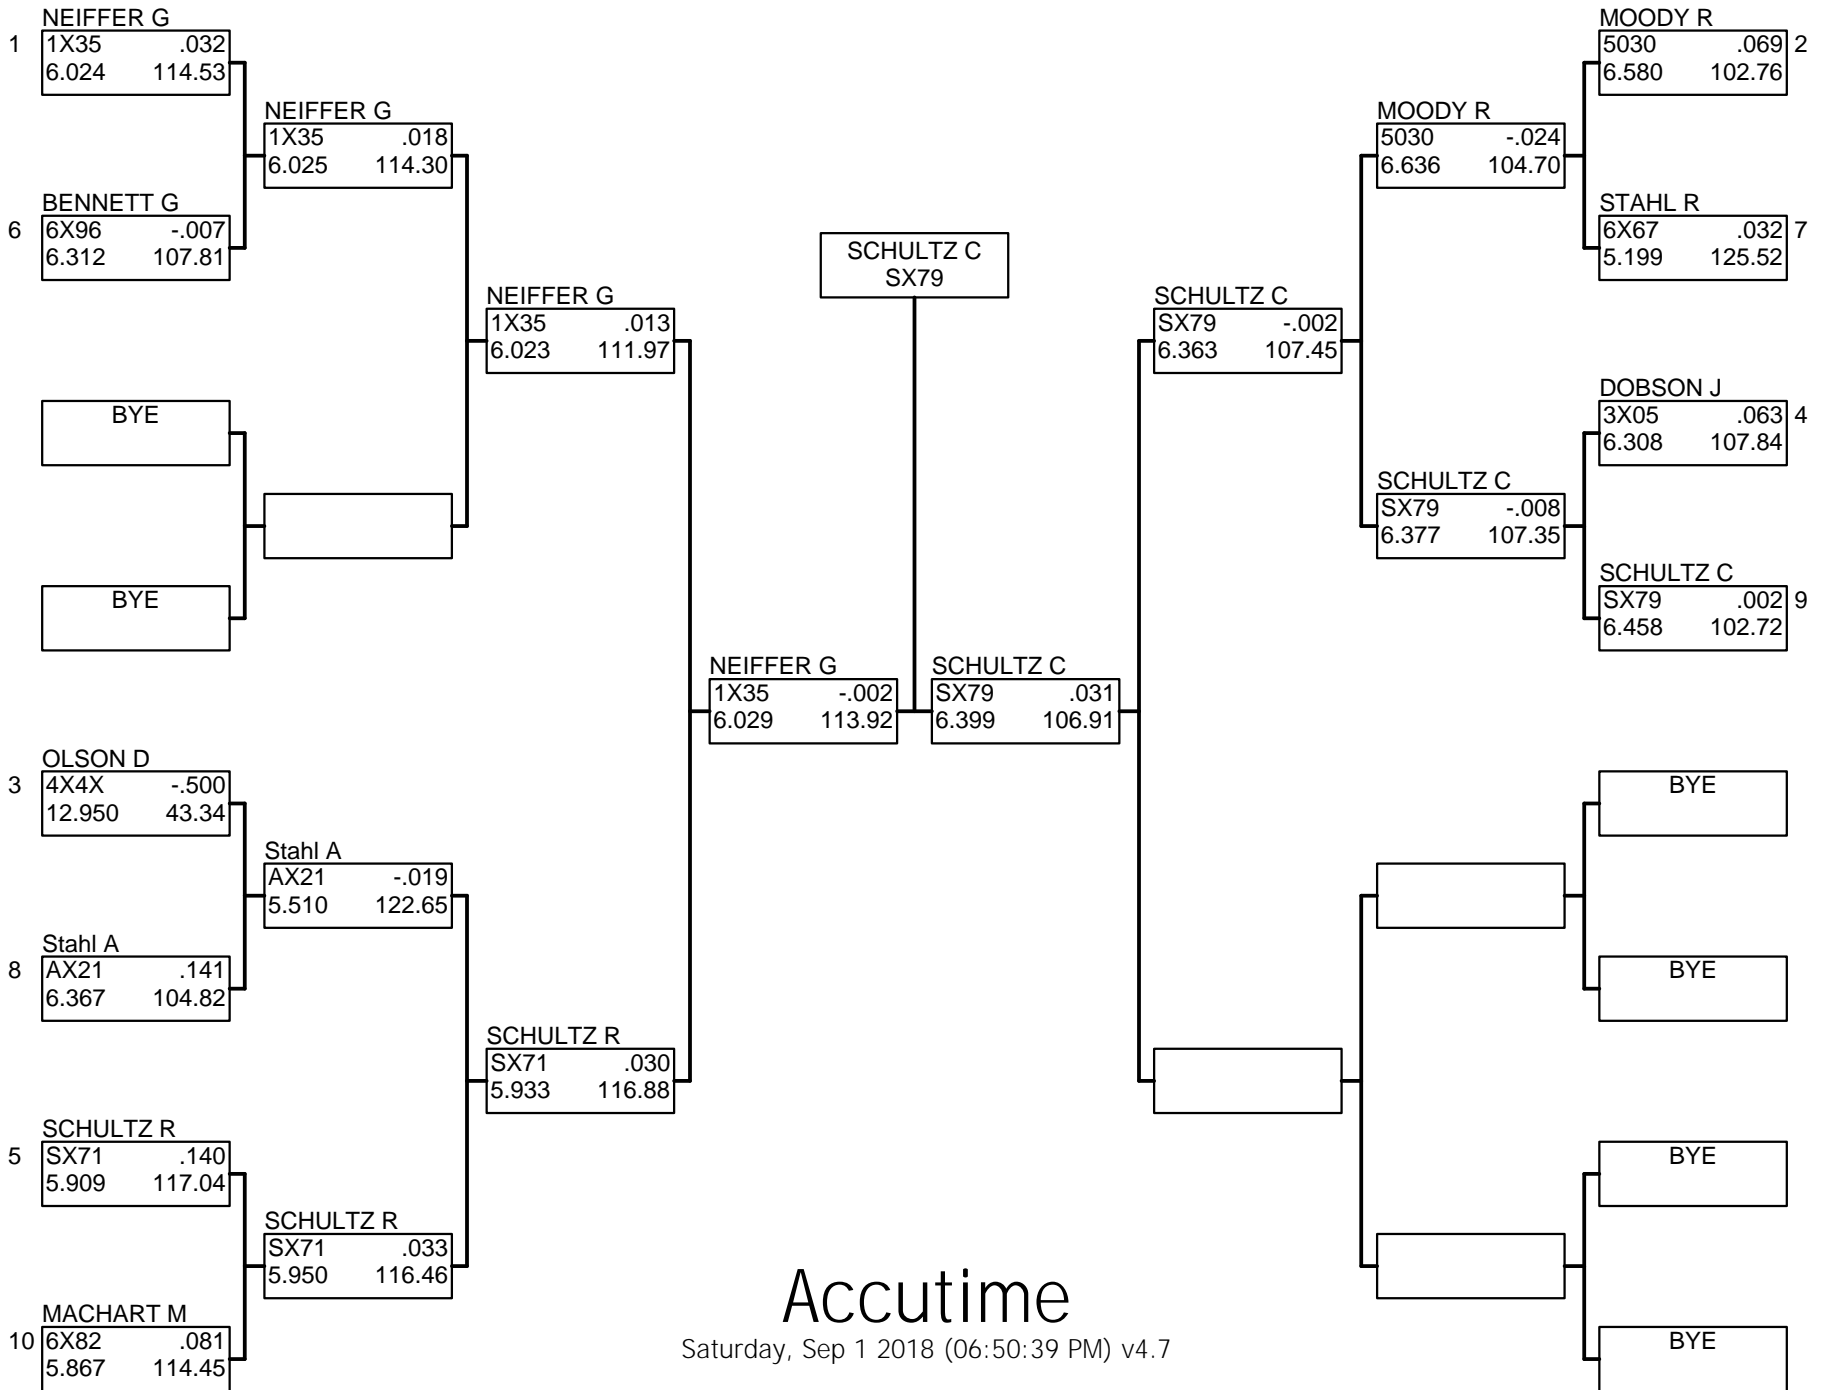

BOX SUPER PRO

Accutime

Saturday, Sep 1 2018 (06:50:39 PM) v4.7