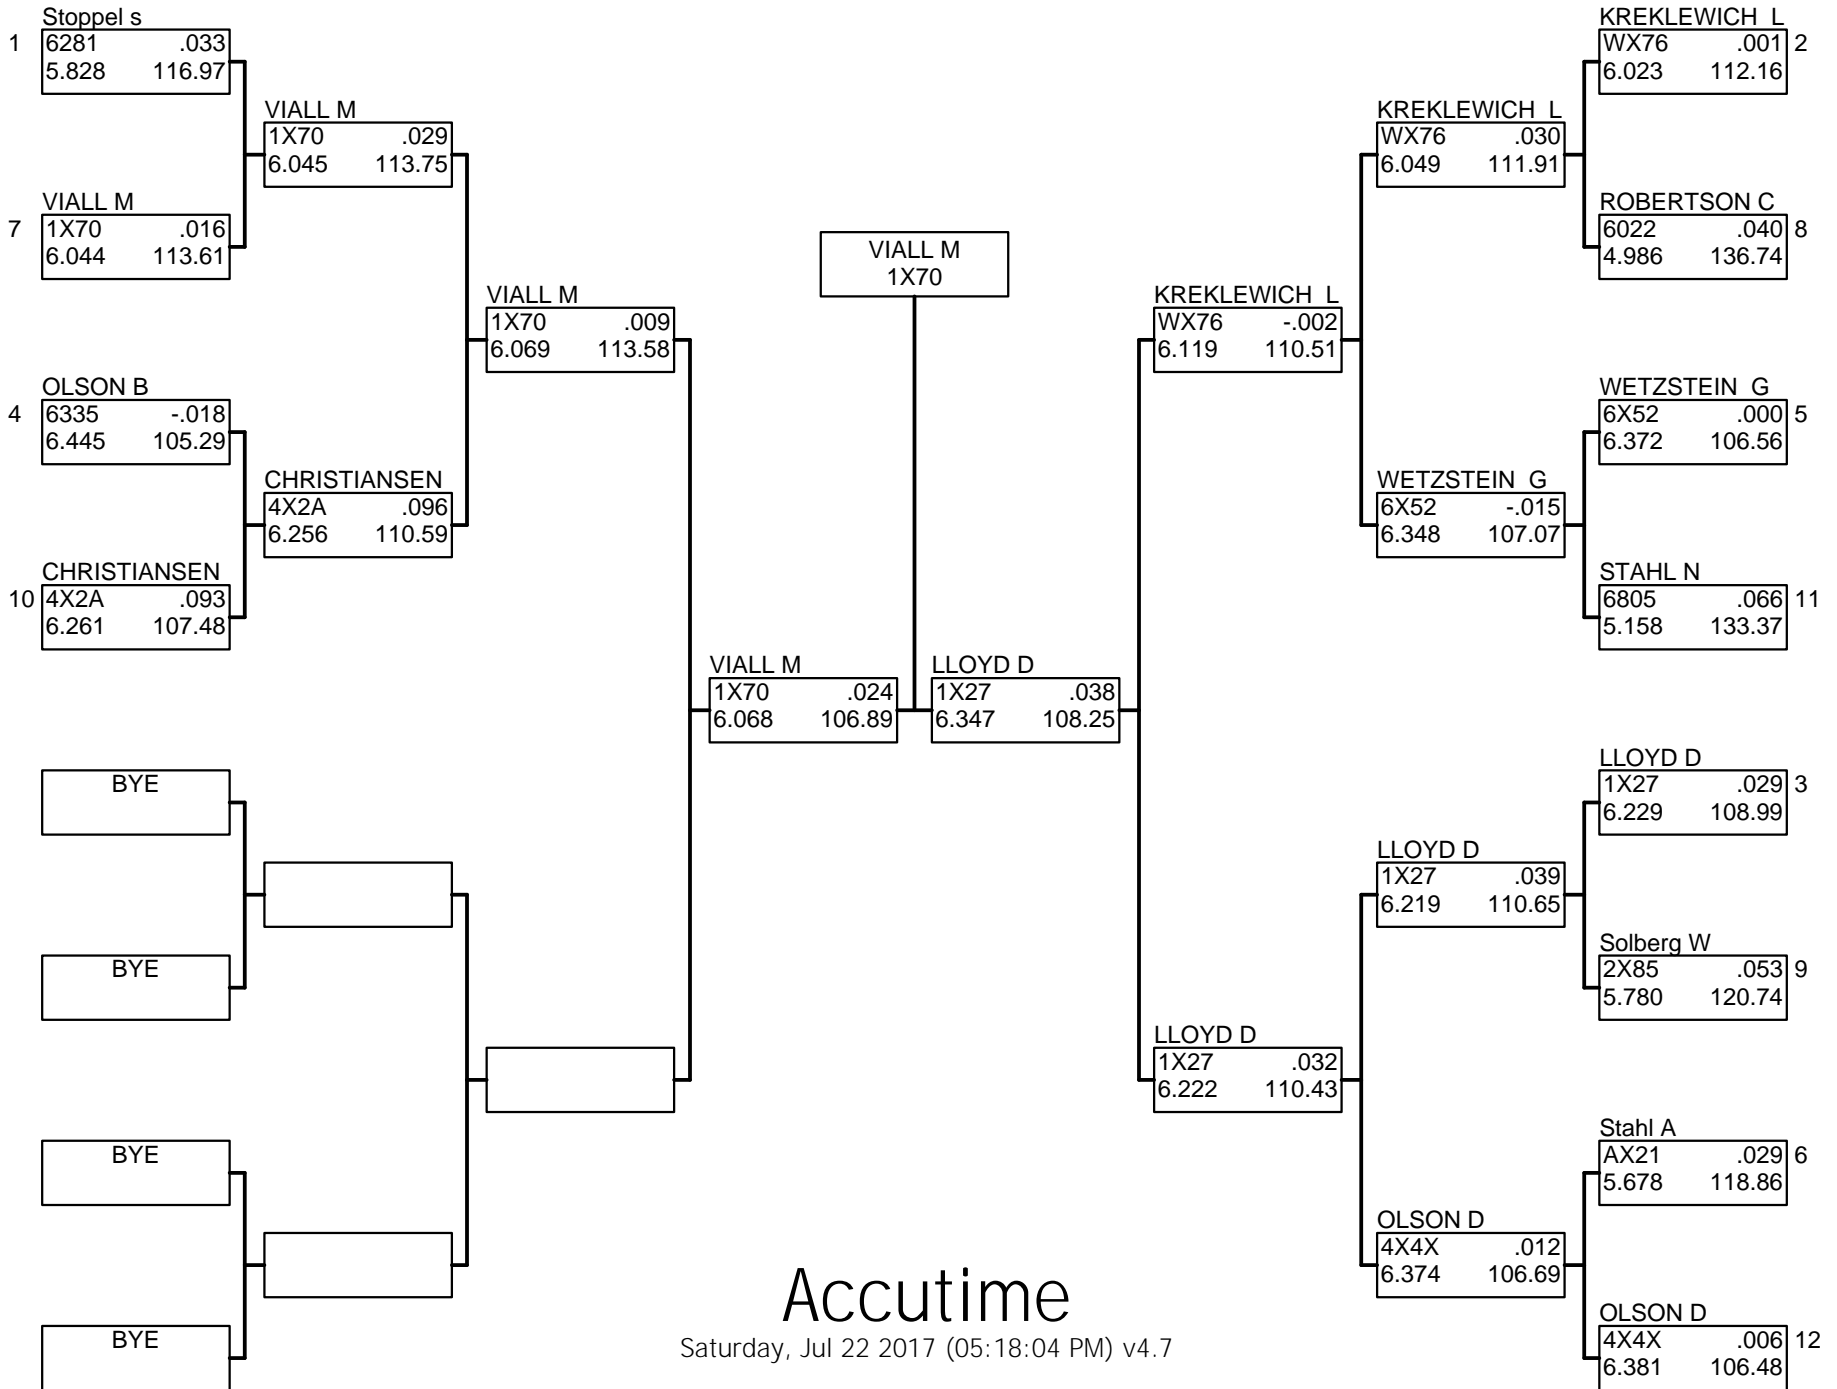

BOX SUPER PRO

Accutime

Saturday, Jul 22 2017 (05:18:04 PM) v4.7