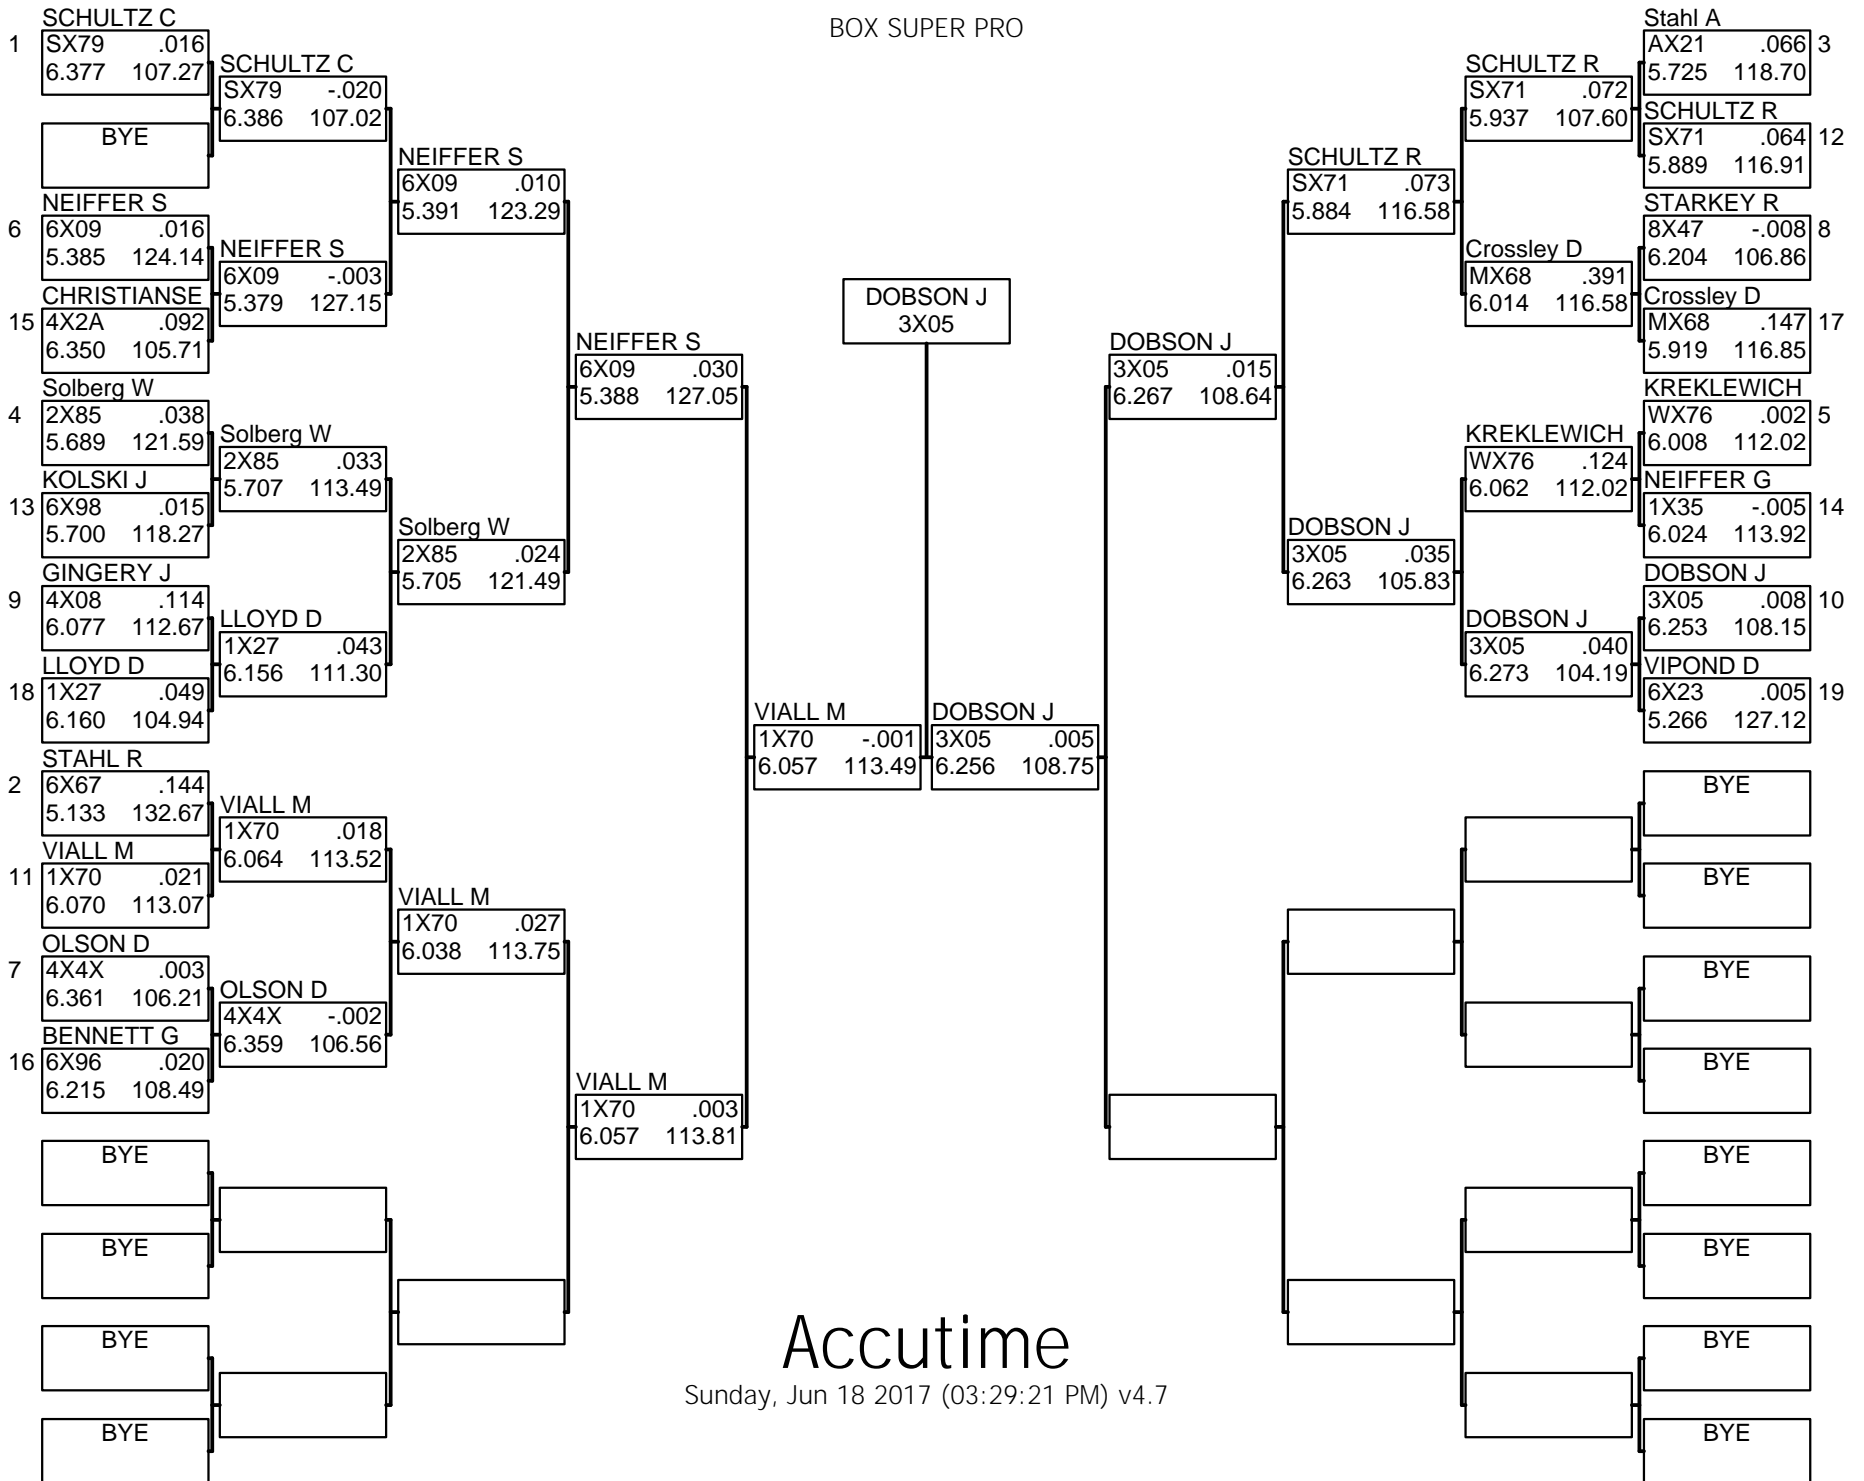

BOX SUPER PRO

Accutime

Sunday, Jun 18 2017 (03:29:21 PM) v4.7