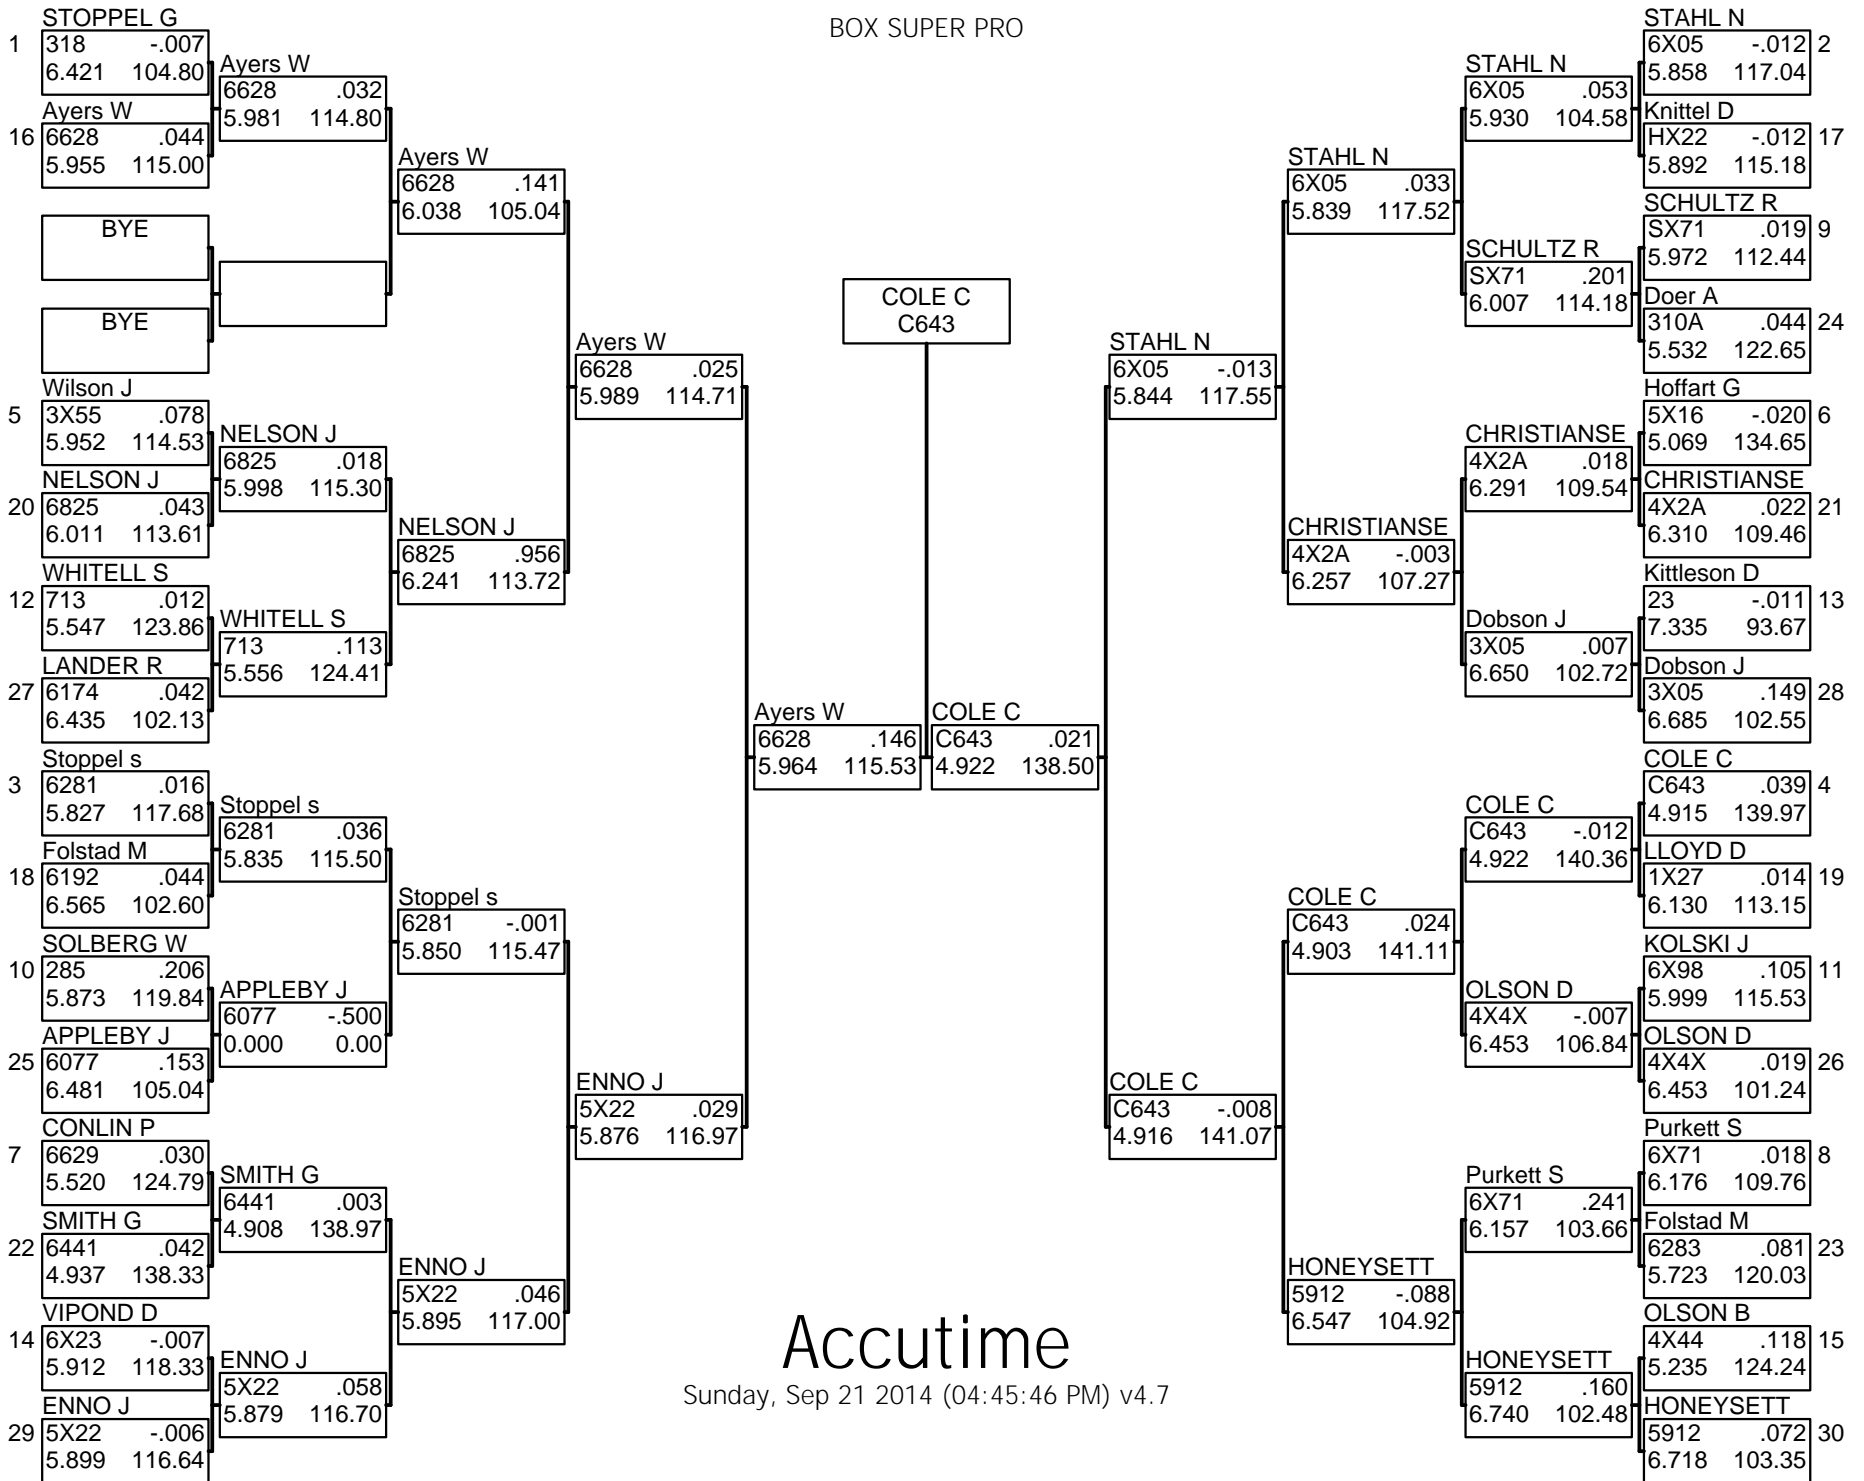

BOX SUPER PRO

Accutime

Sunday, Sep 21 2014 (04:45:46 PM) v4.7