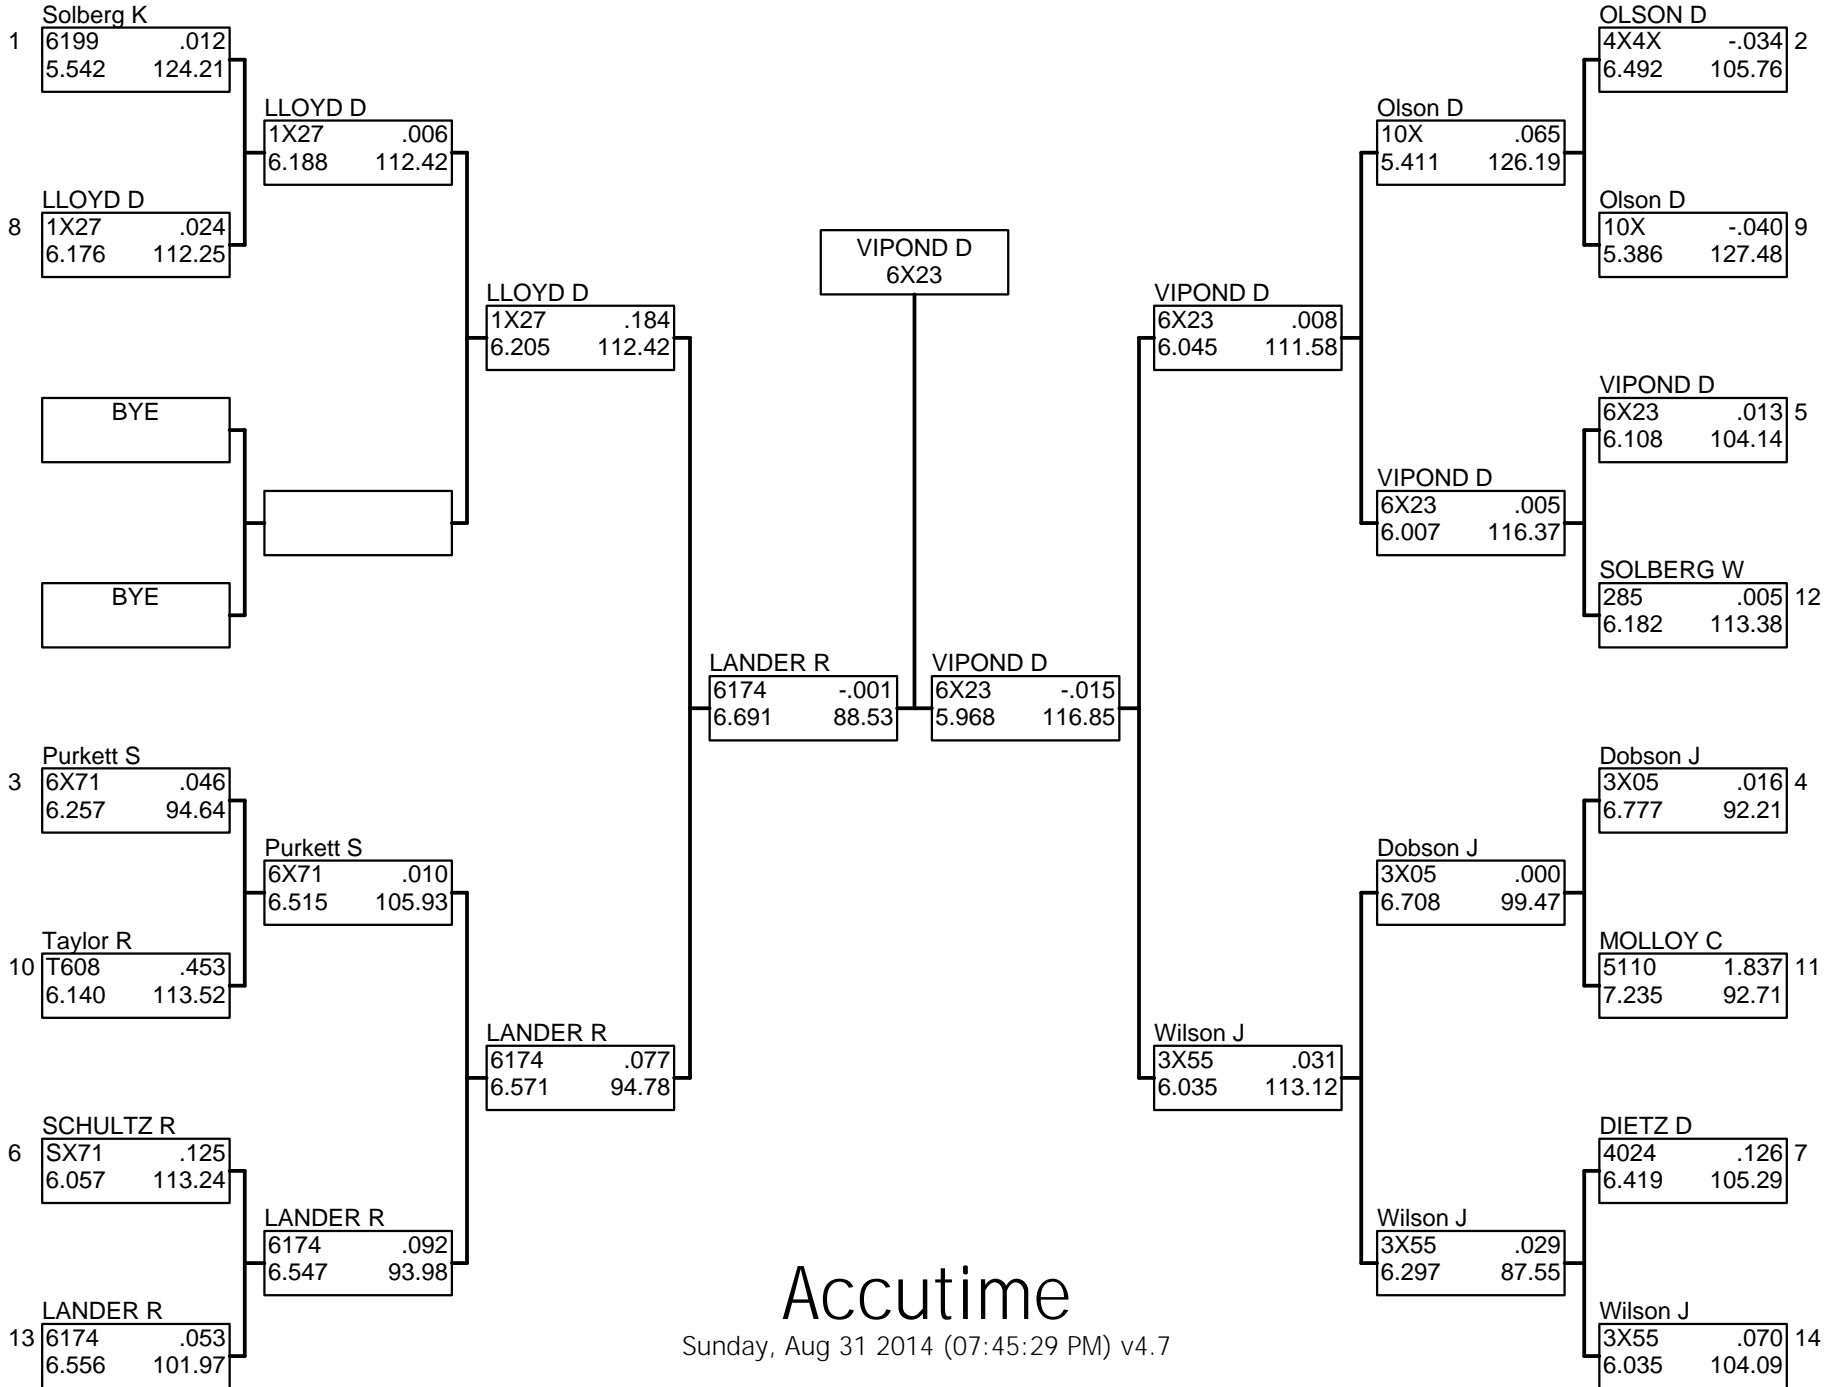

BOX SUPER PRO

Accutime

Sunday, Aug 31 2014 (07:45:29 PM) v4.7