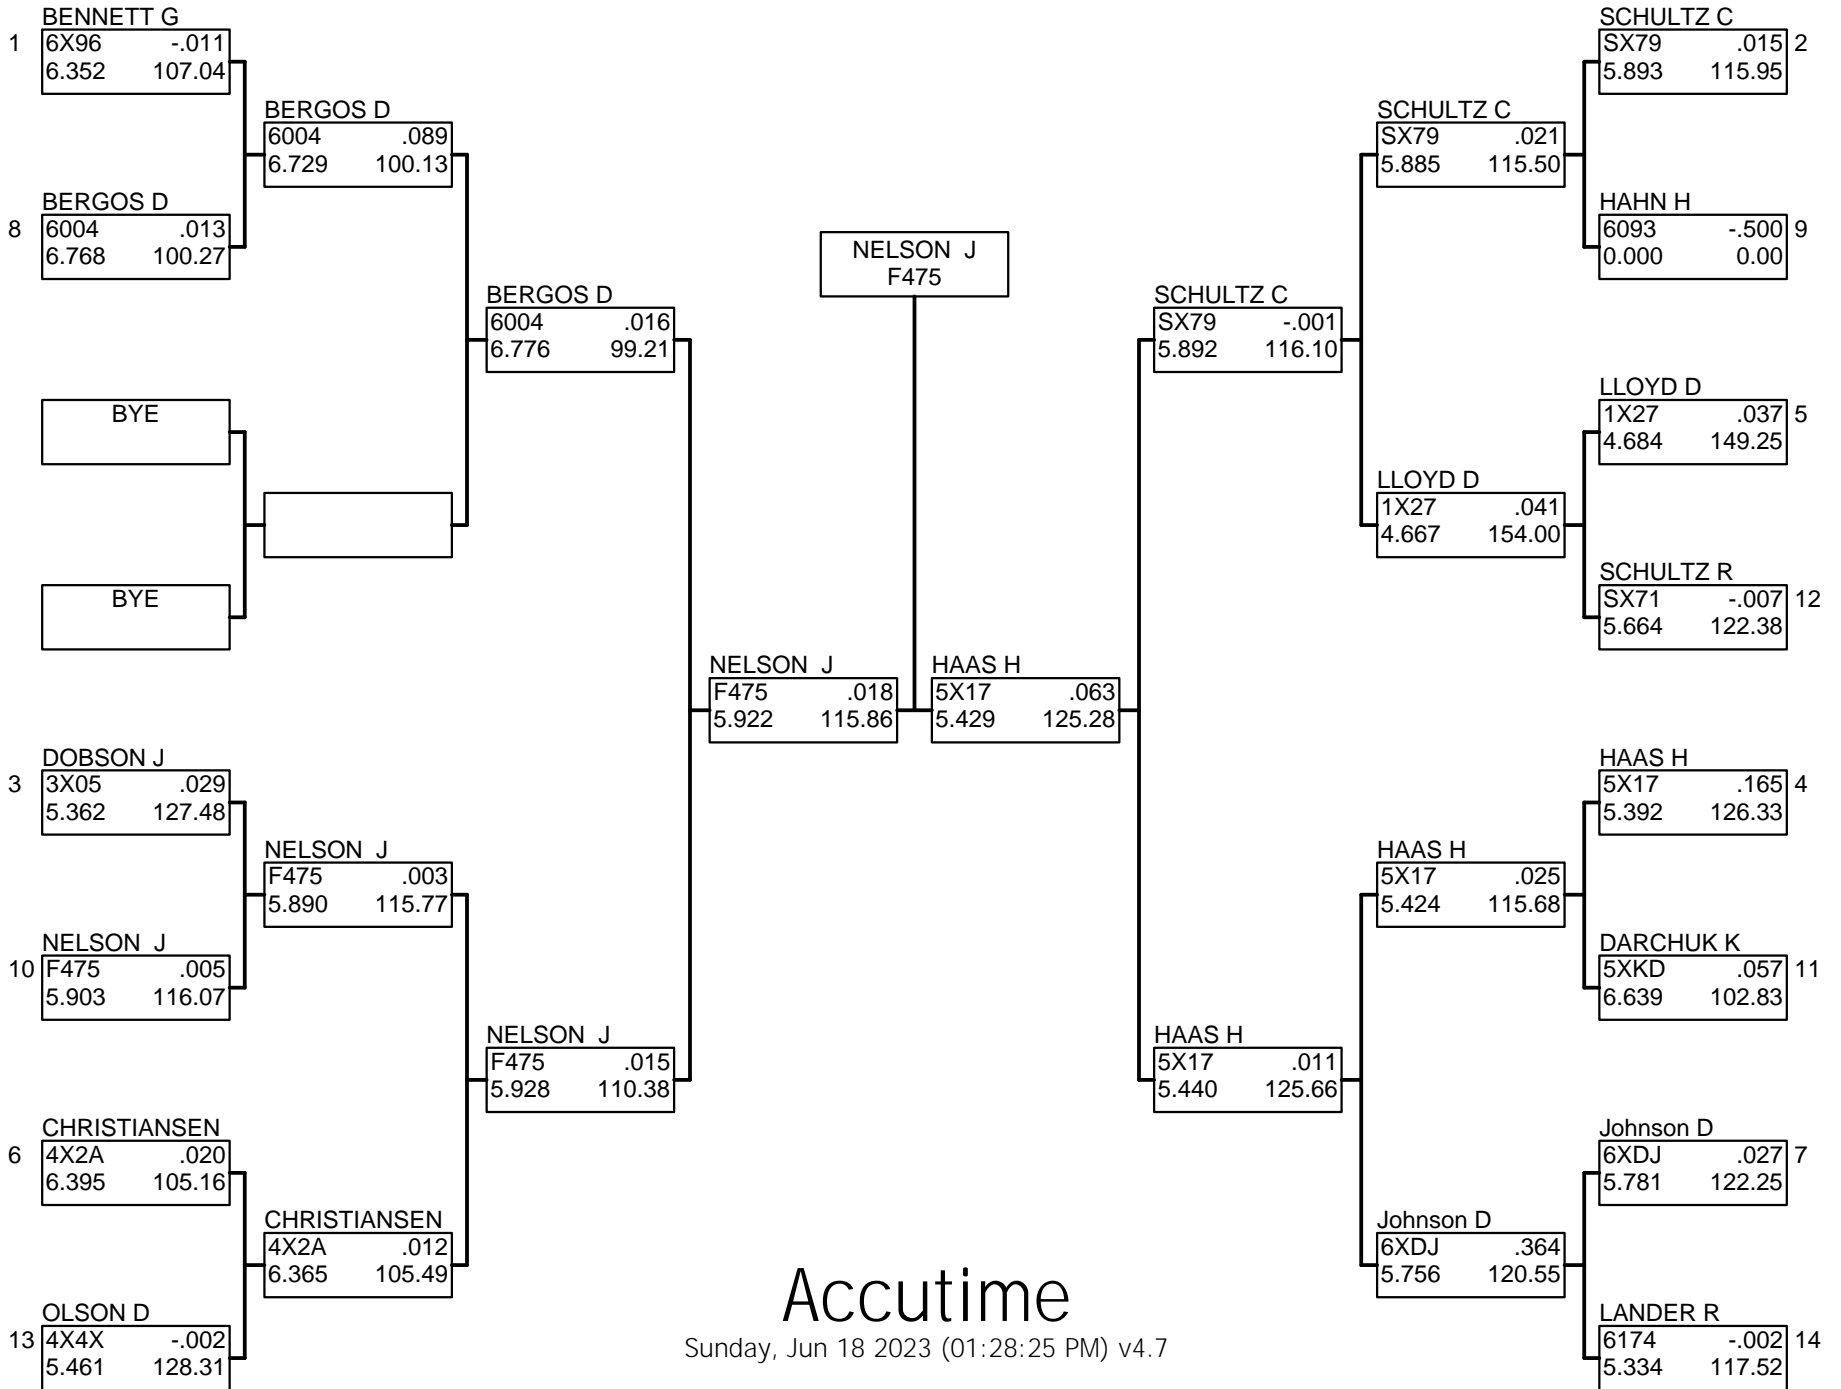

BOX SUPER PRO

Accutime

Sunday, Jun 18 2023 (01:28:25 PM) v4.7