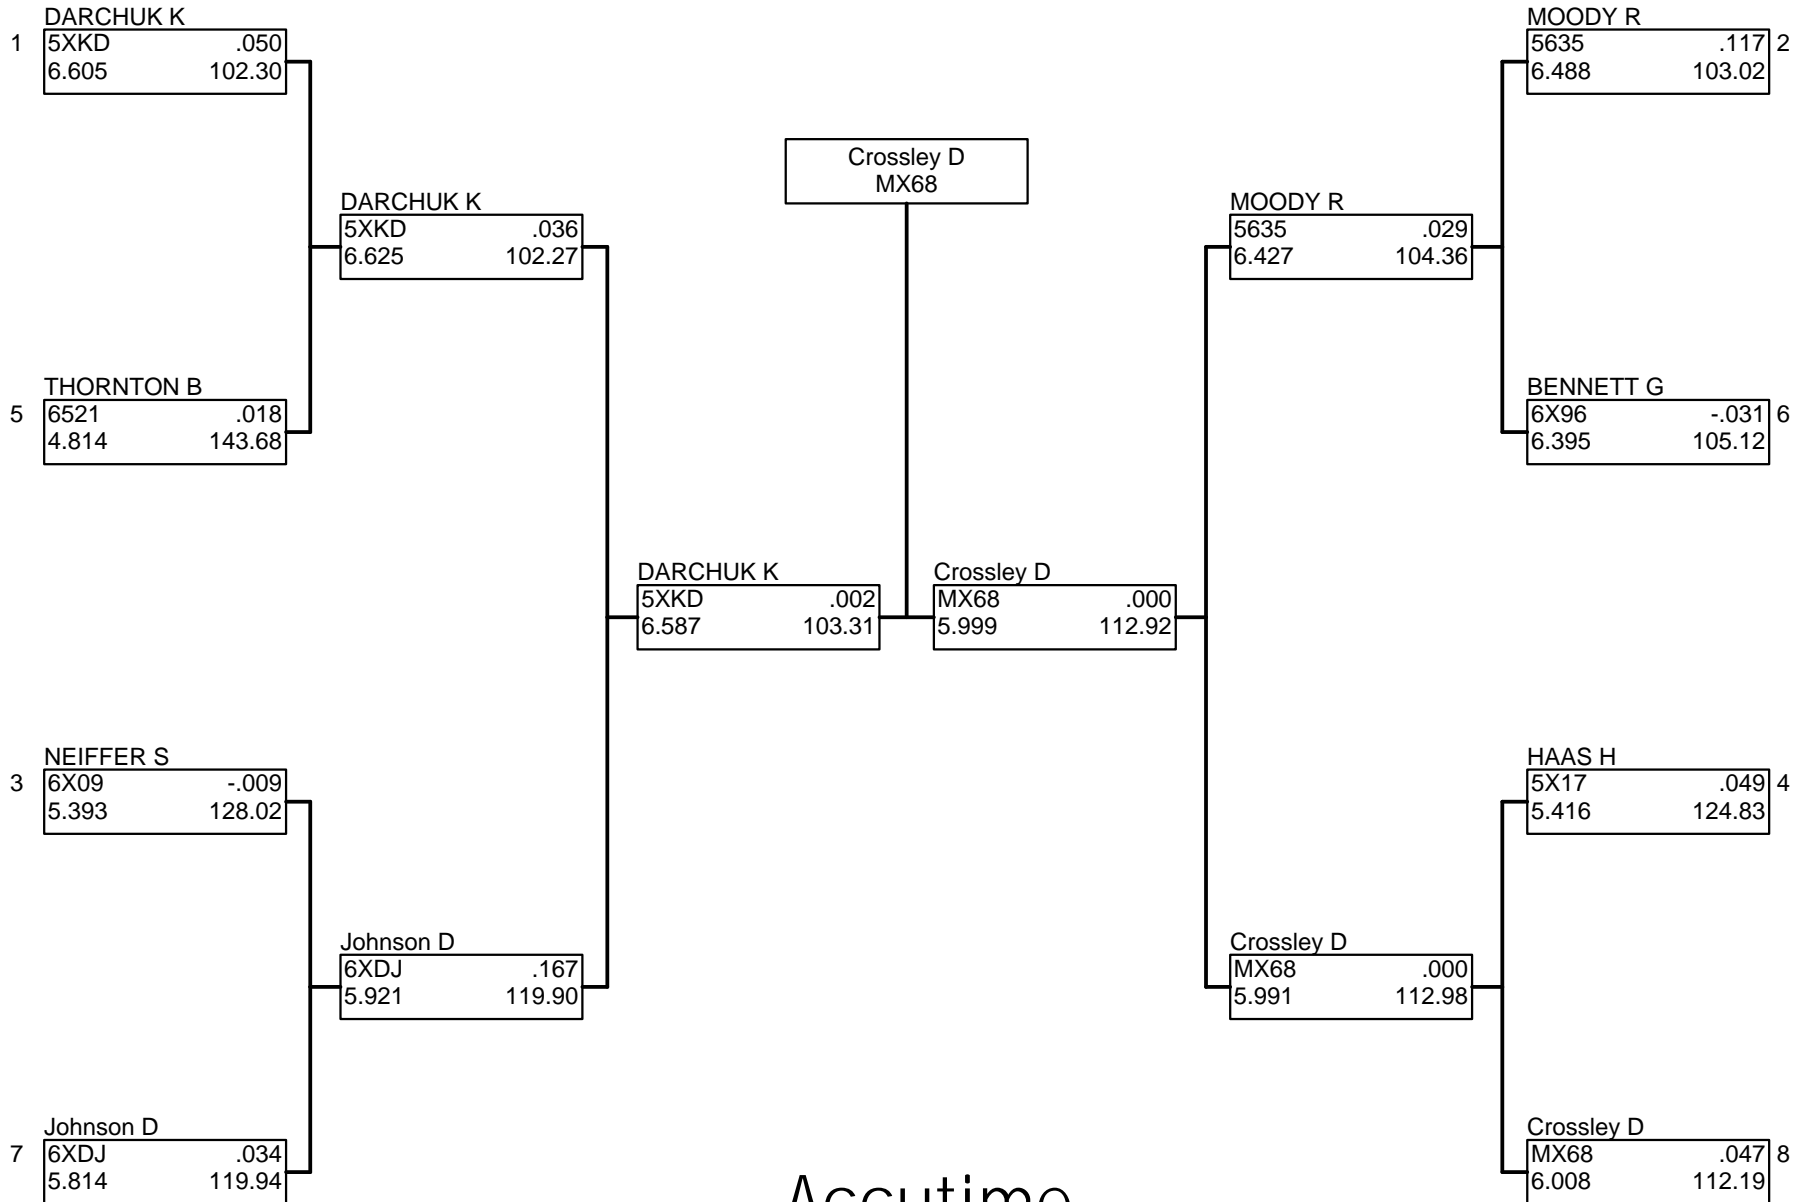

BOX SUPER PRO

Accutime

Saturday, Jul 30 2022 (04:47:57 PM) v4.7