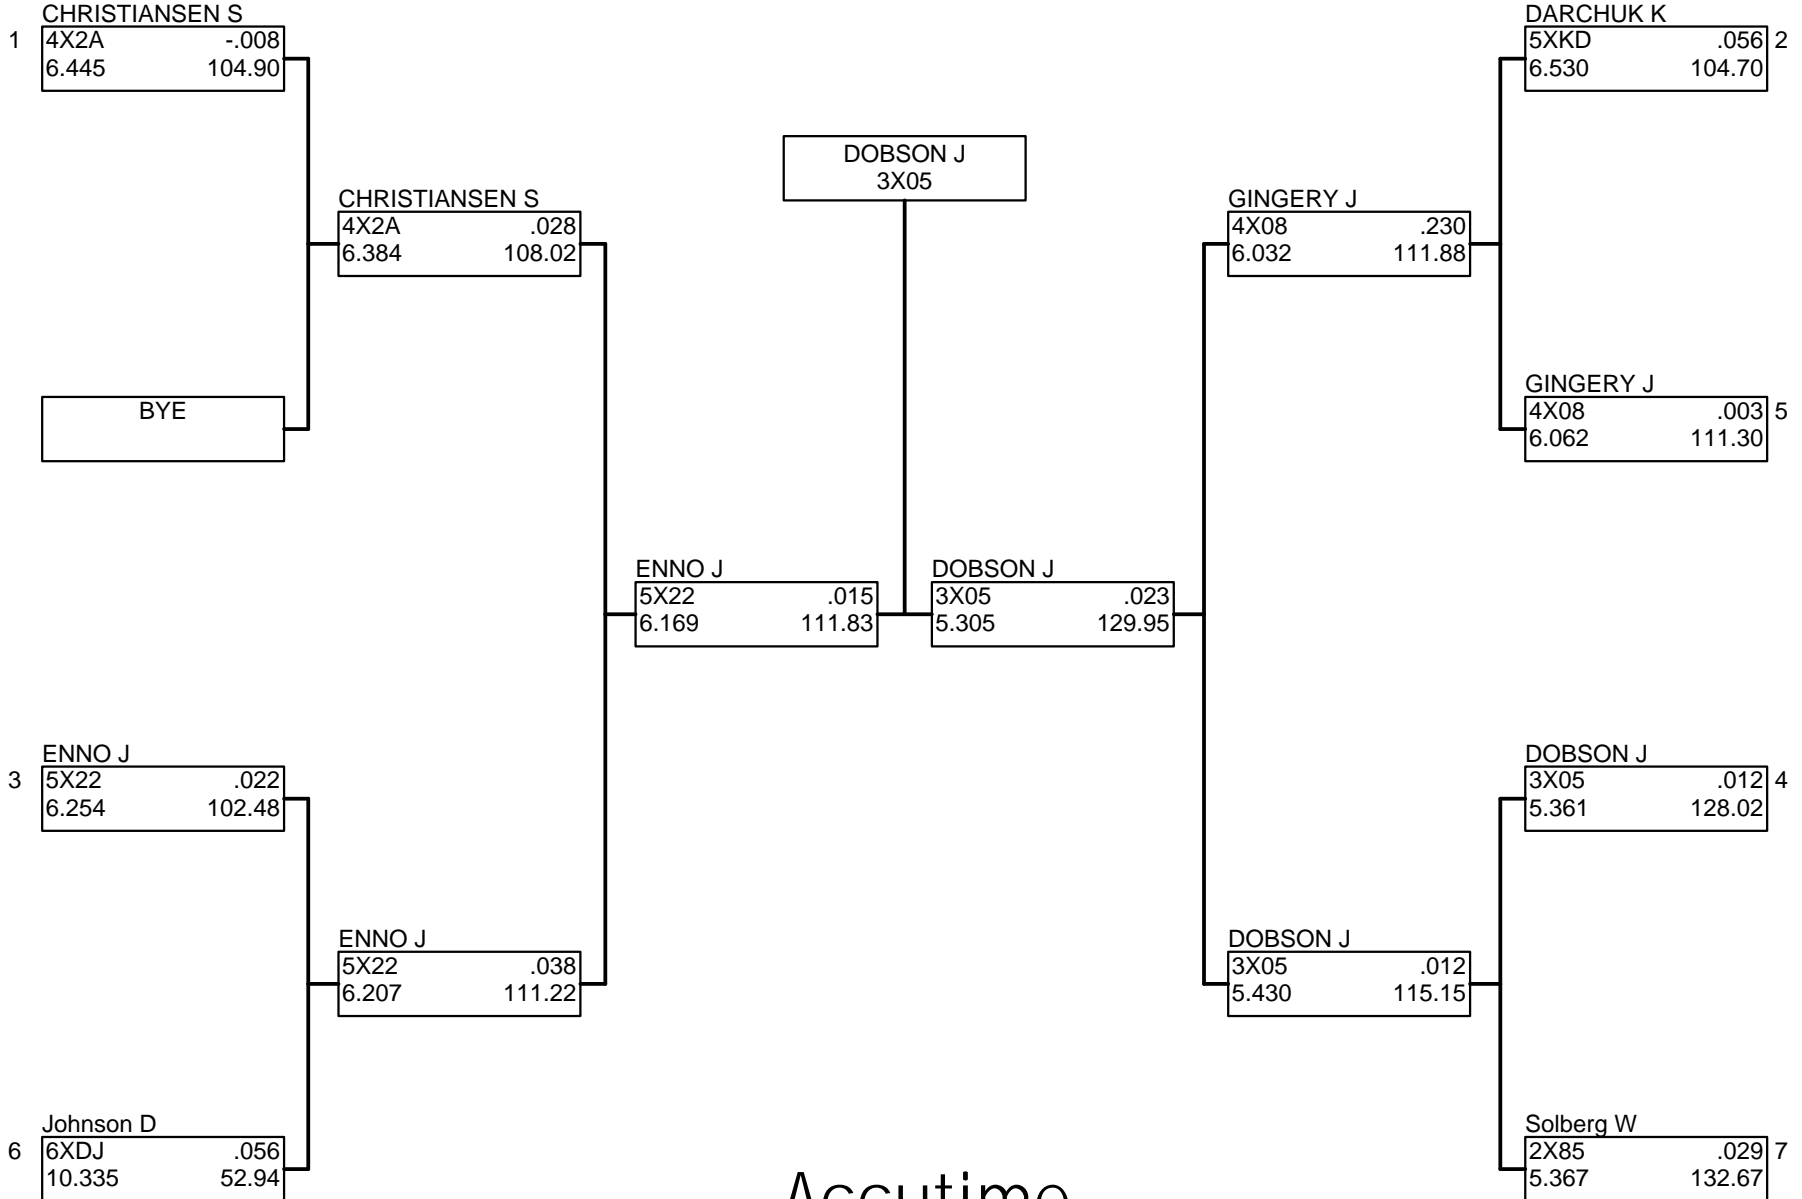

BOX SUPER PRO

Accutime

Sunday, Sep 5 2021 (04:33:21 PM) v4.7