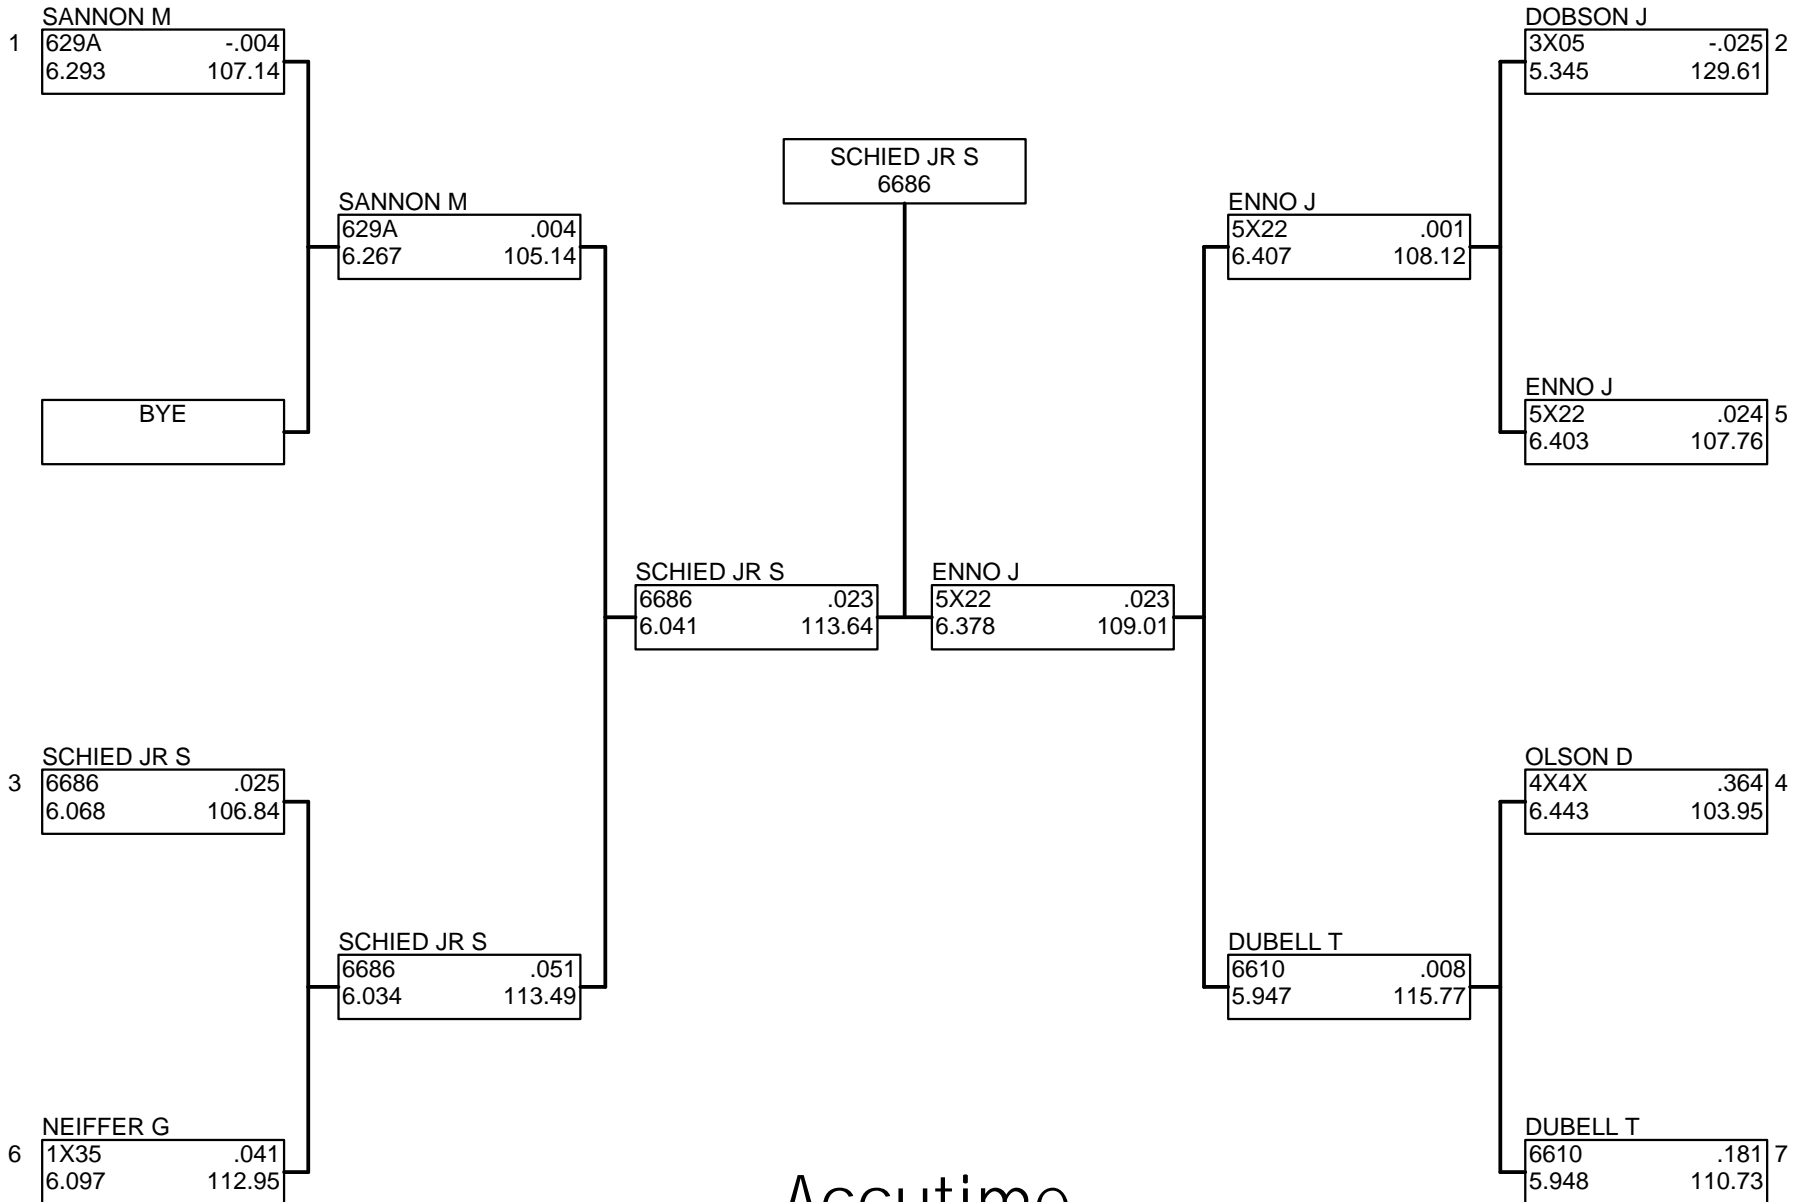

BOX SUPER PRO

Accutime

Saturday, Jul 17 2021 (04:07:43 PM) v4.7