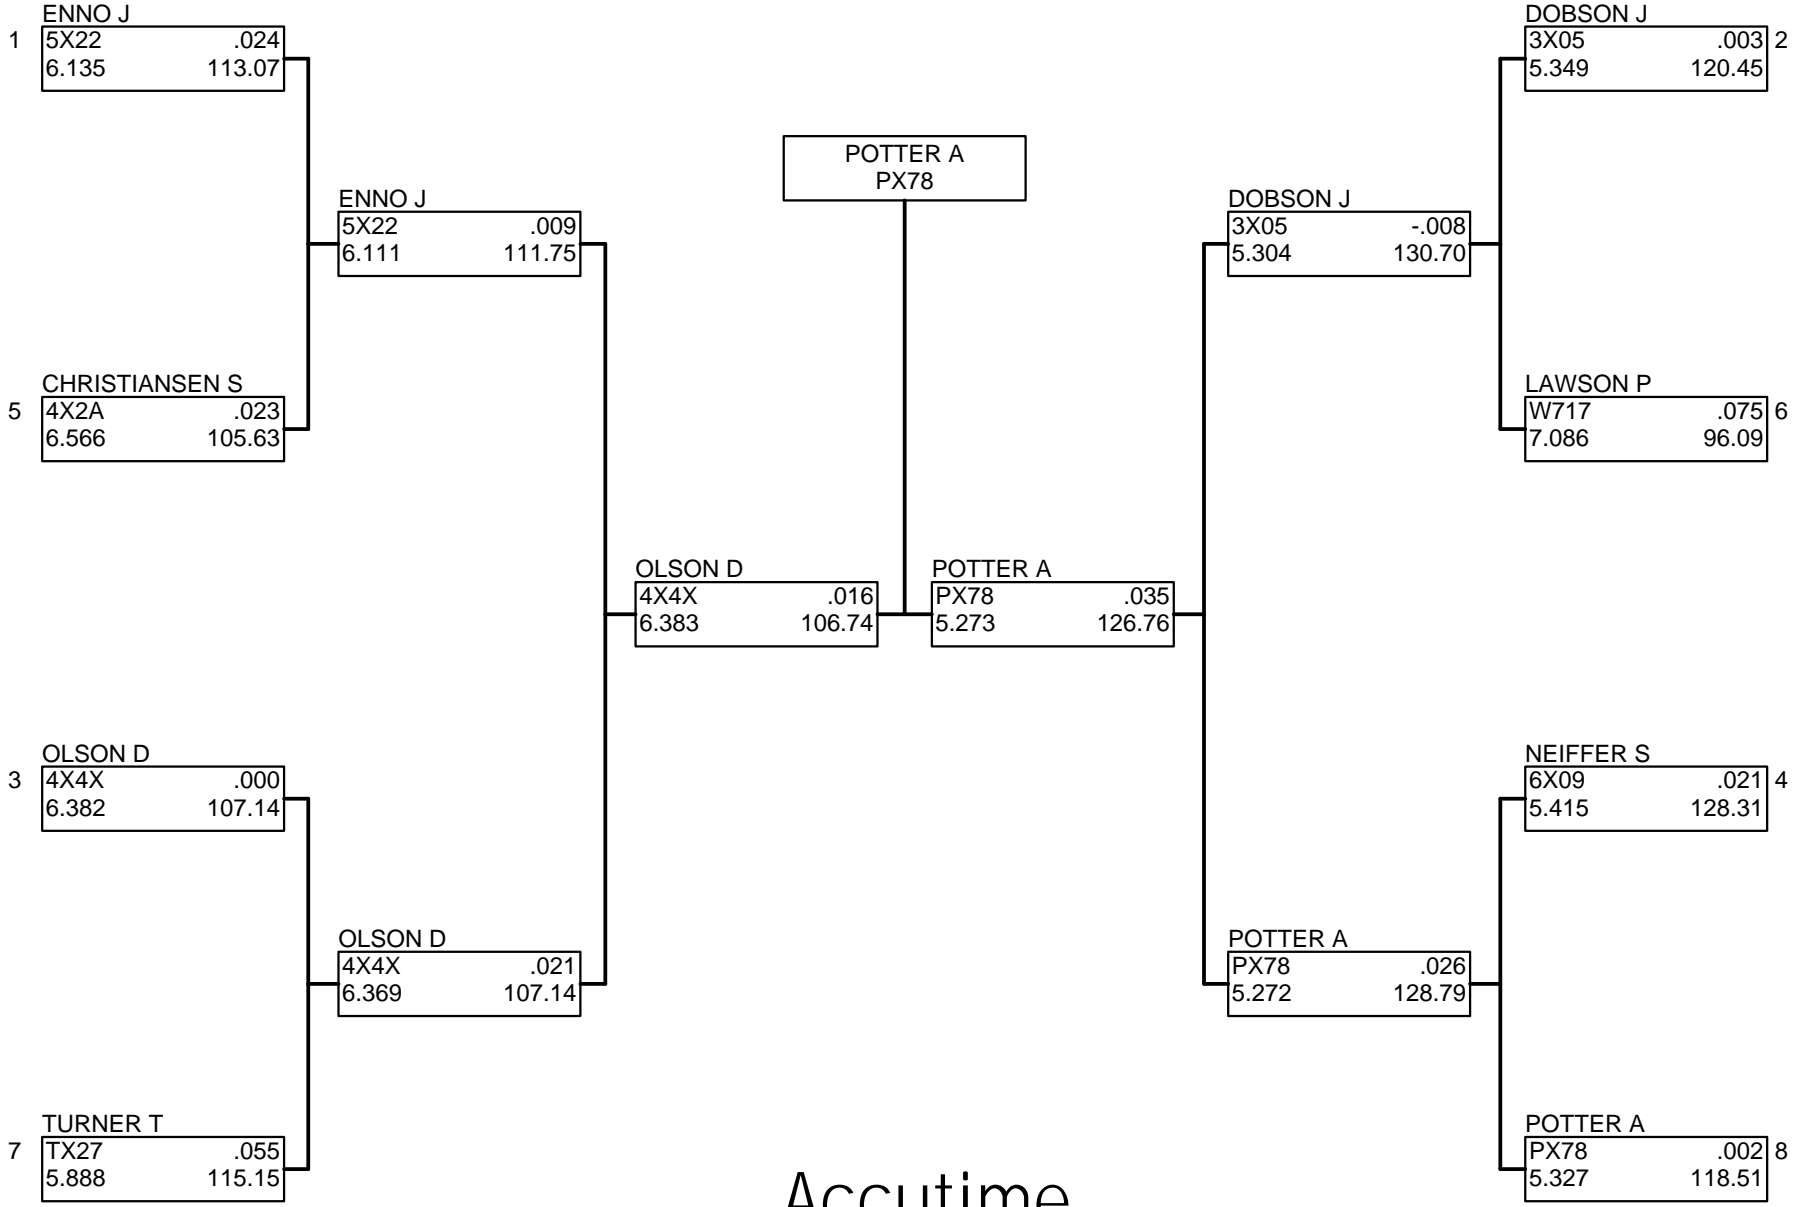

BOX SUPER PRO

Accutime

Saturday, Jun 26 2021 (04:07:54 PM) v4.7