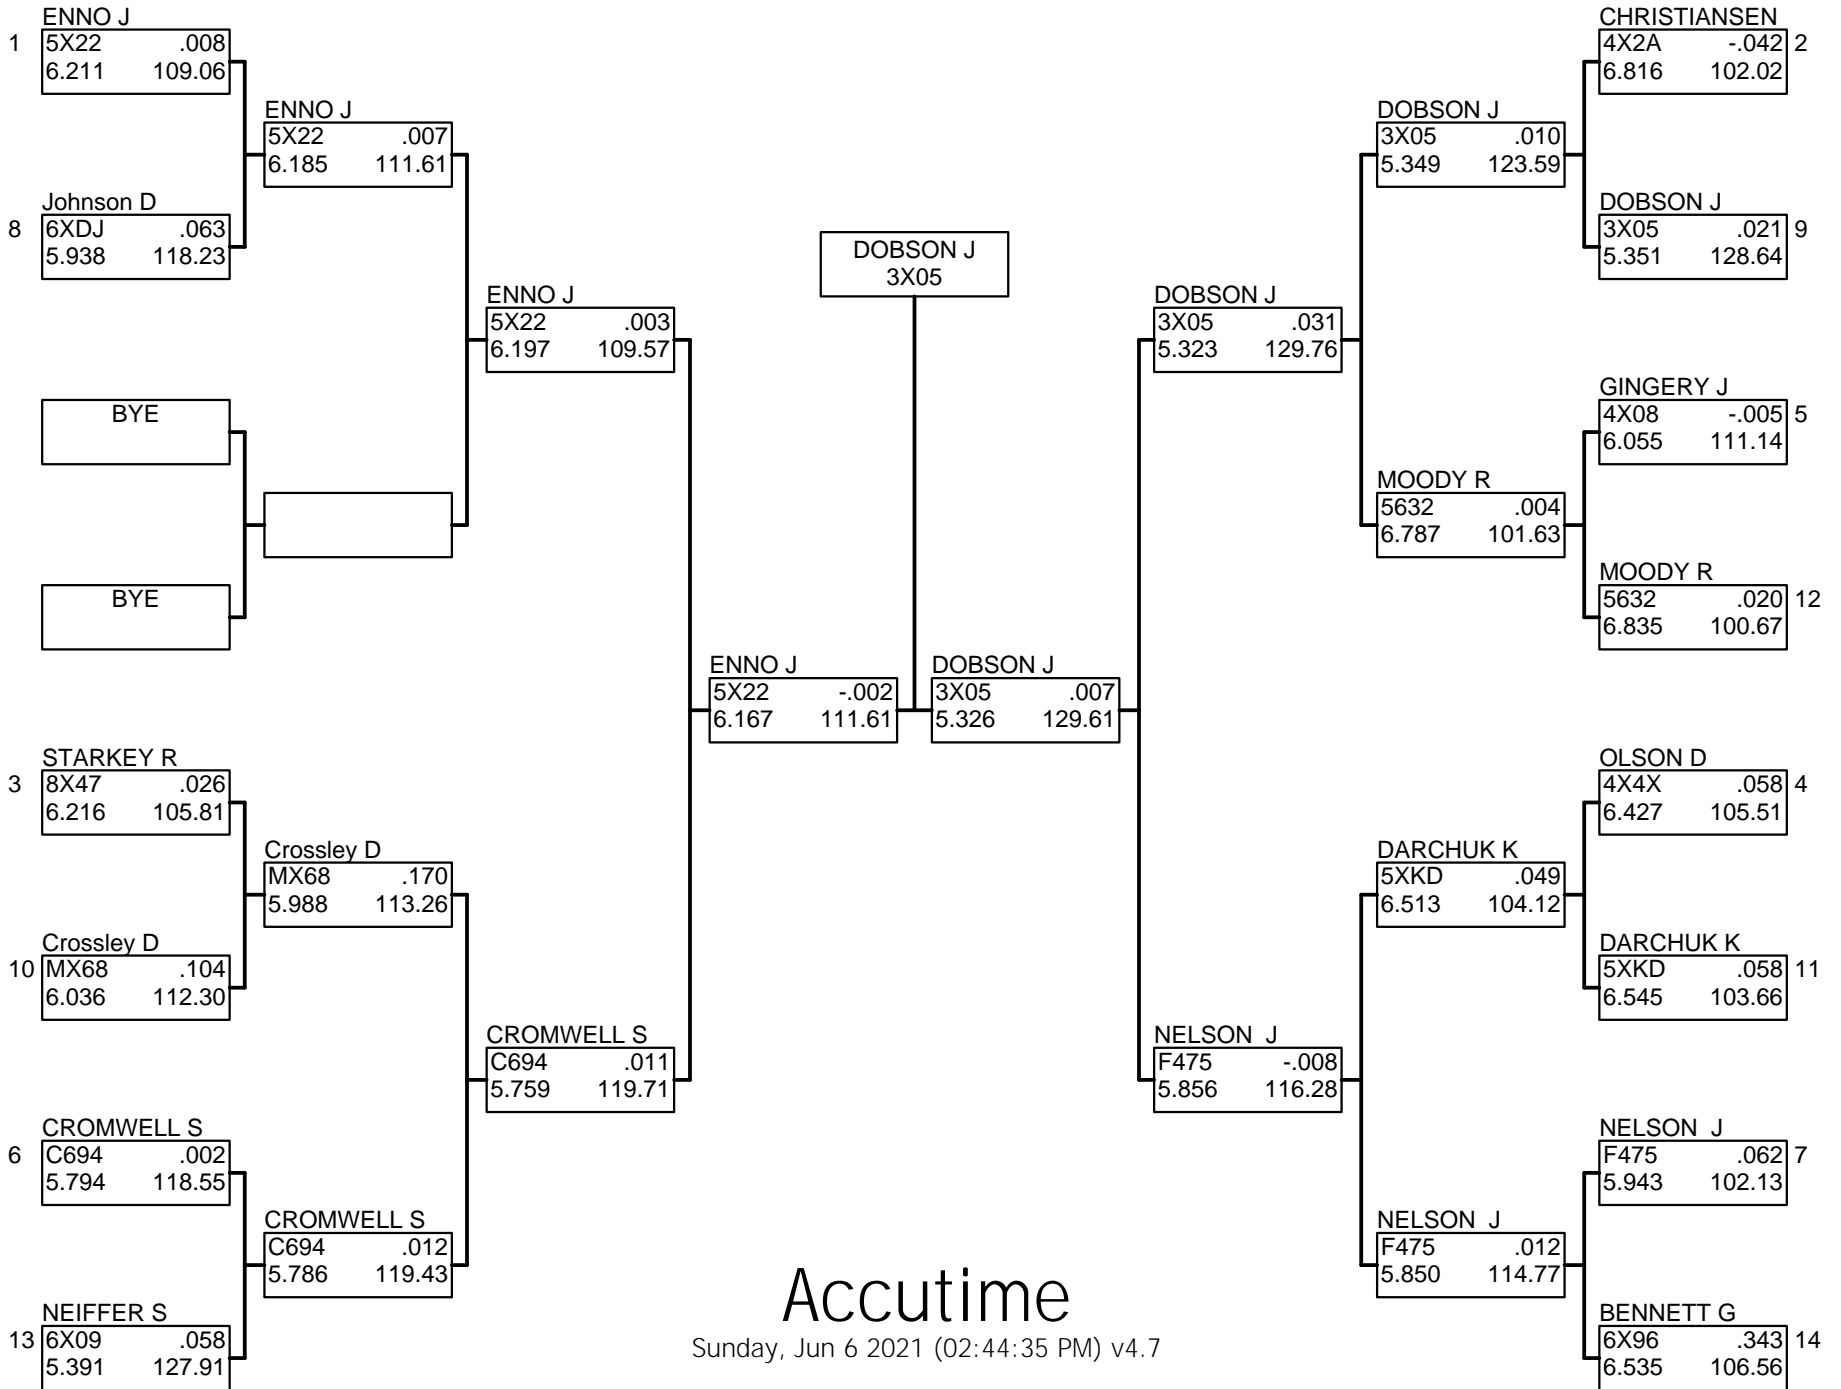

BOX SUPER PRO

Accutime

Sunday, Jun 6 2021 (02:44:35 PM) v4.7