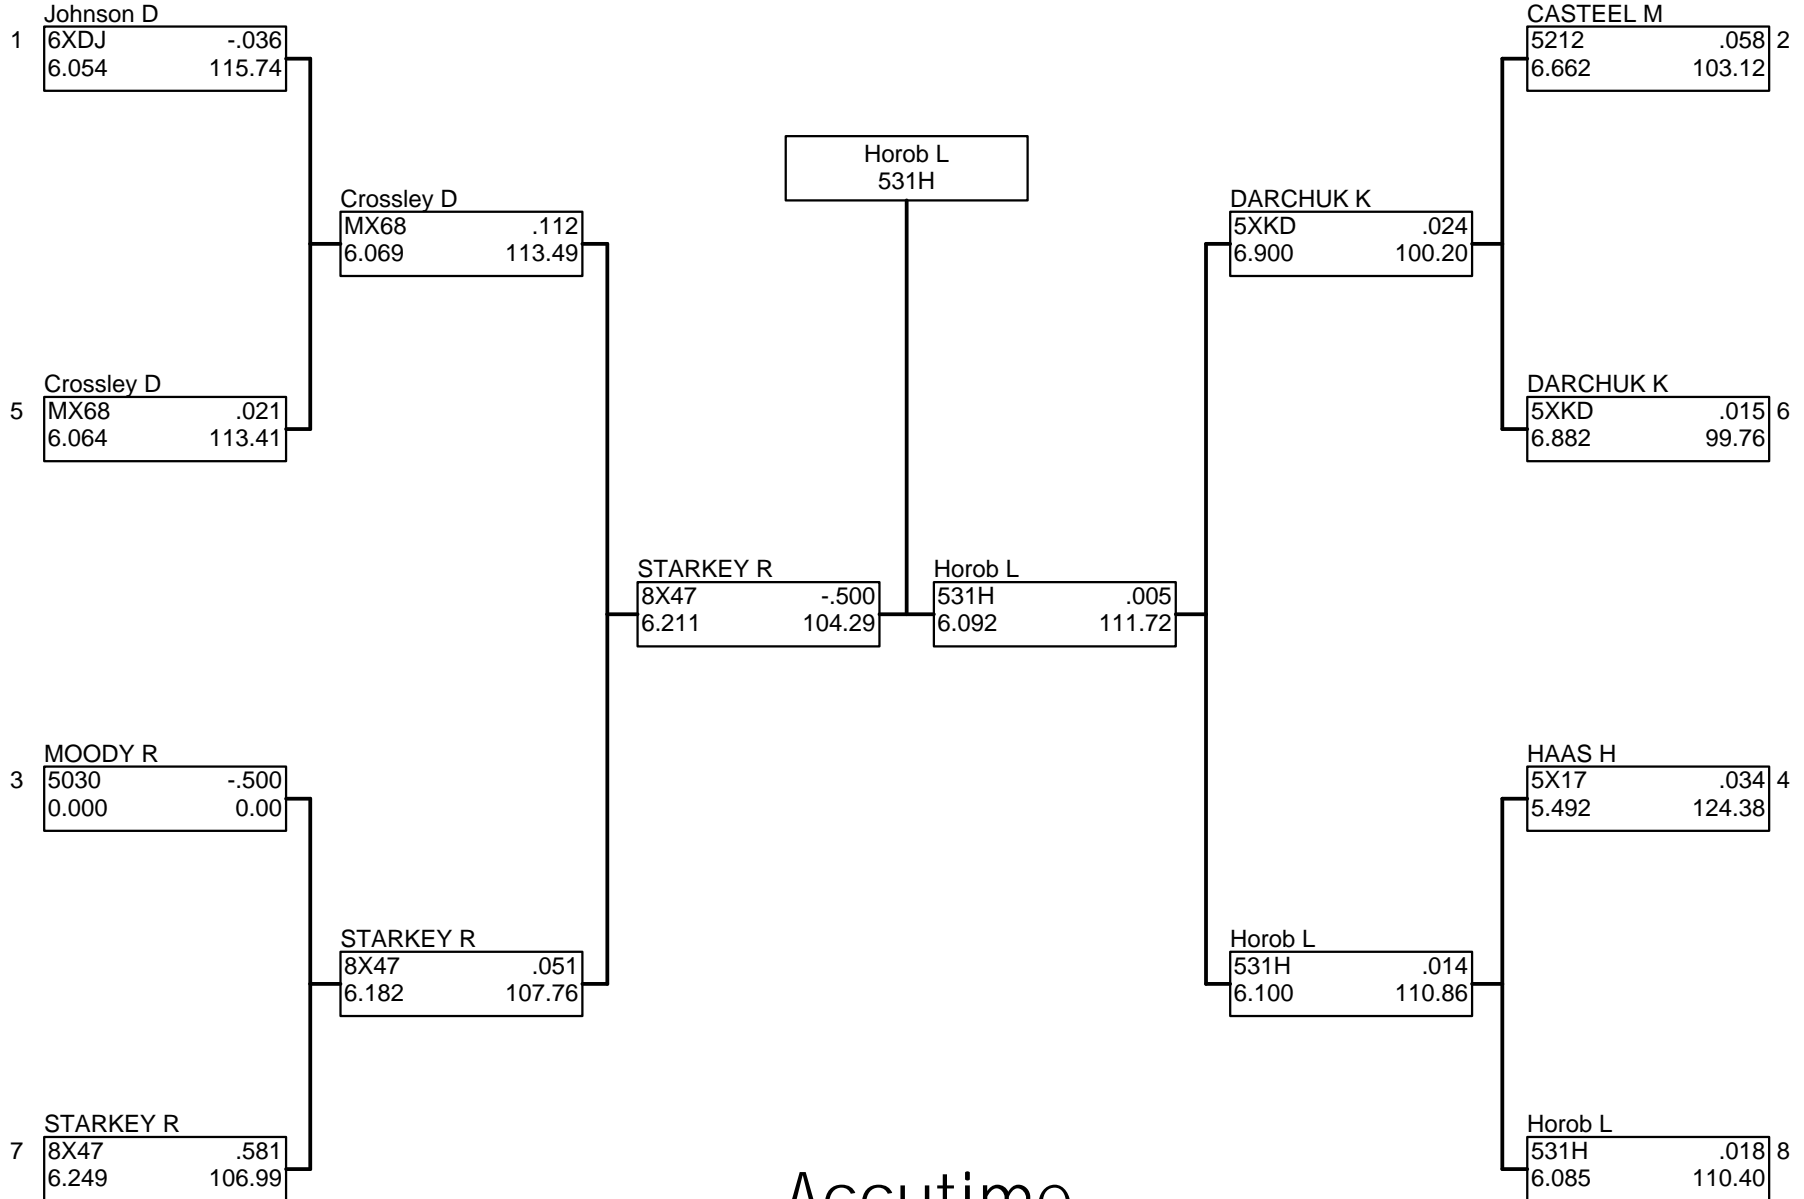

BOX SUPER PRO

Accutime

Saturday, Sep 19 2020 (06:29:22 PM) v4.7