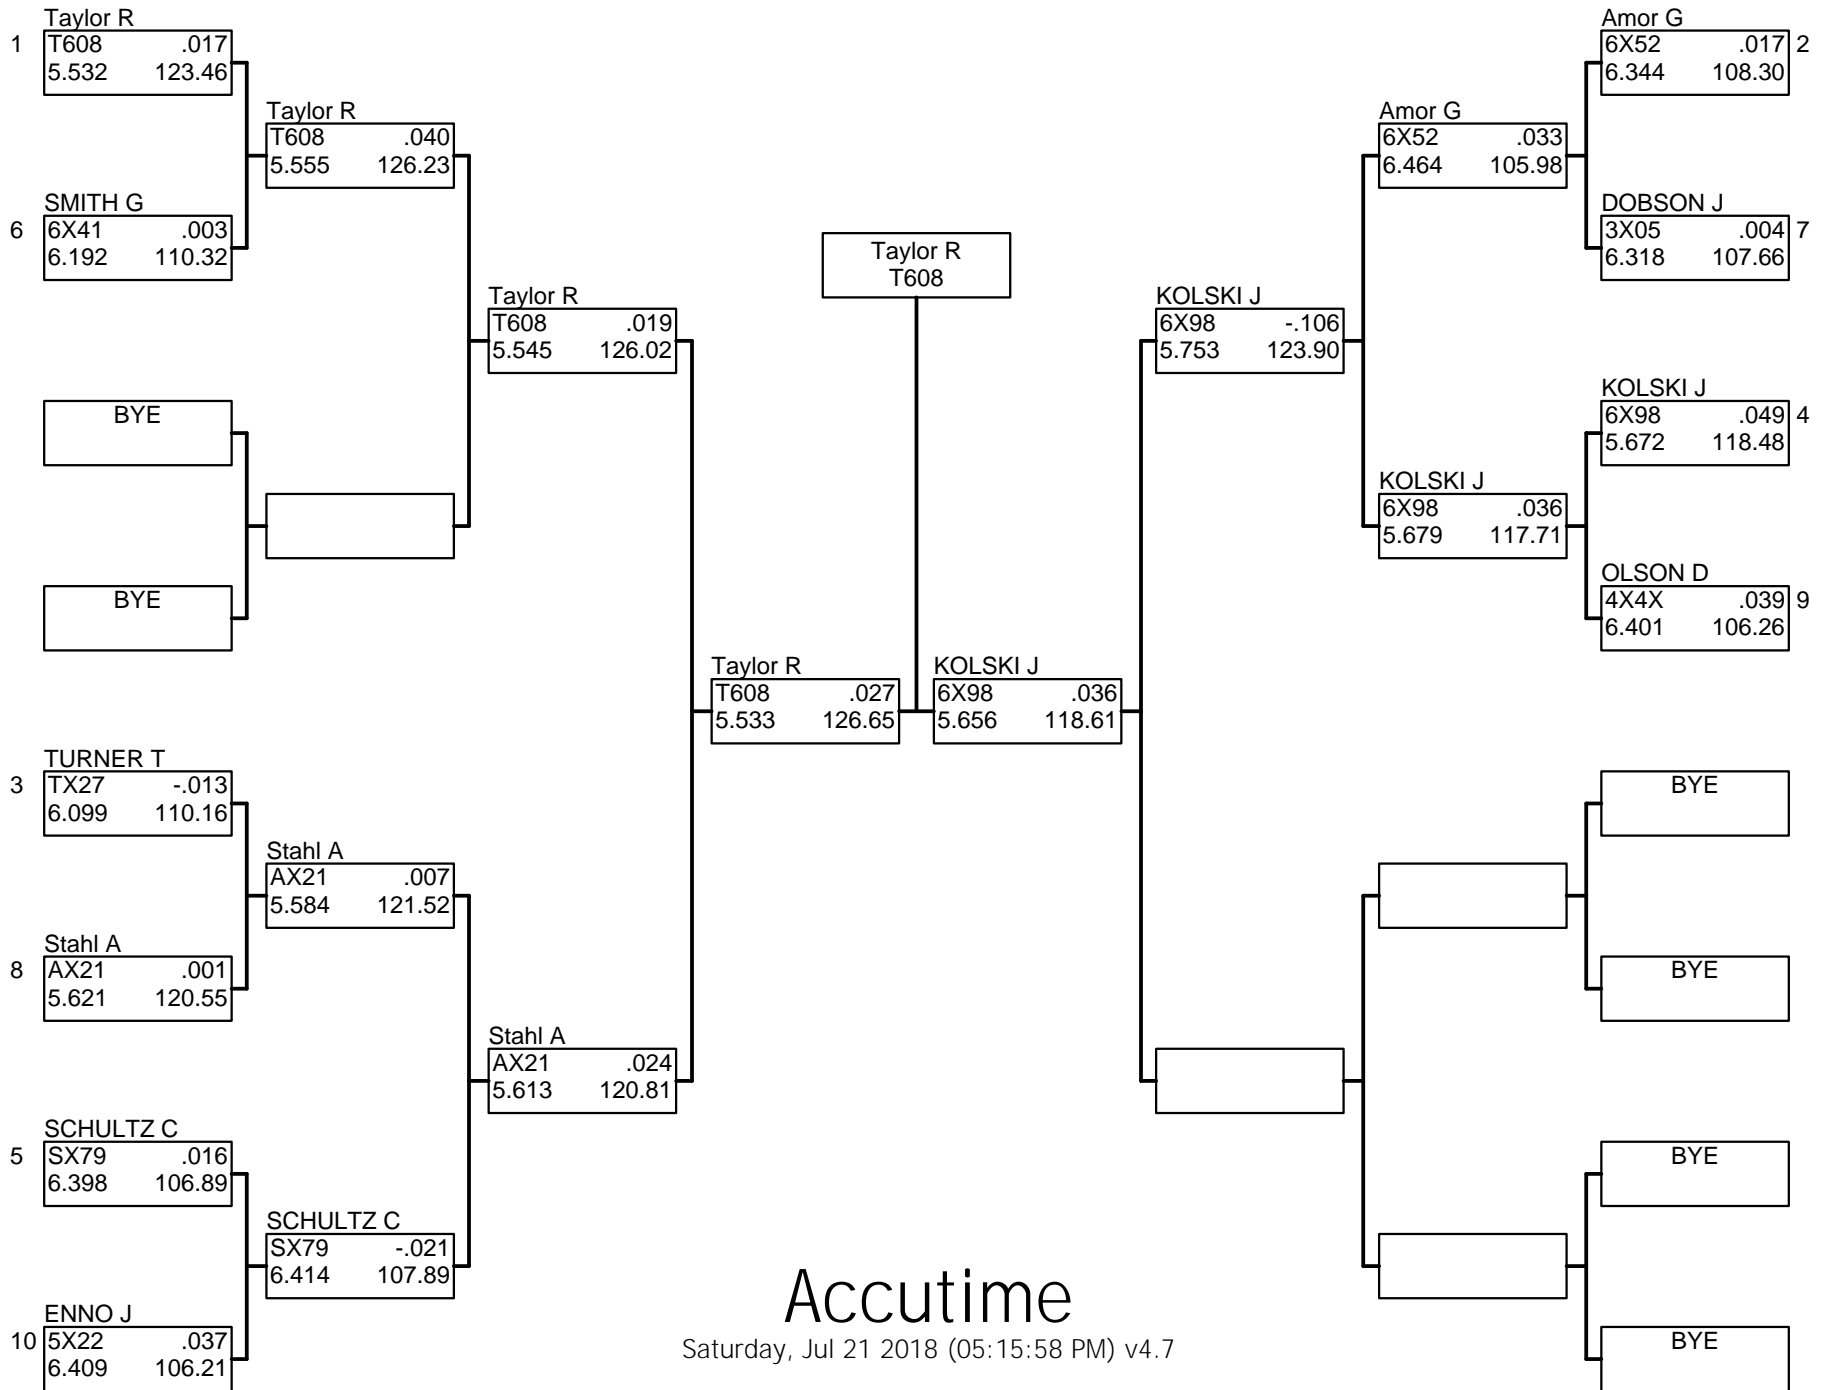

BOX SUPER PRO

Accutime

Saturday, Jul 21 2018 (05:15:58 PM) v4.7