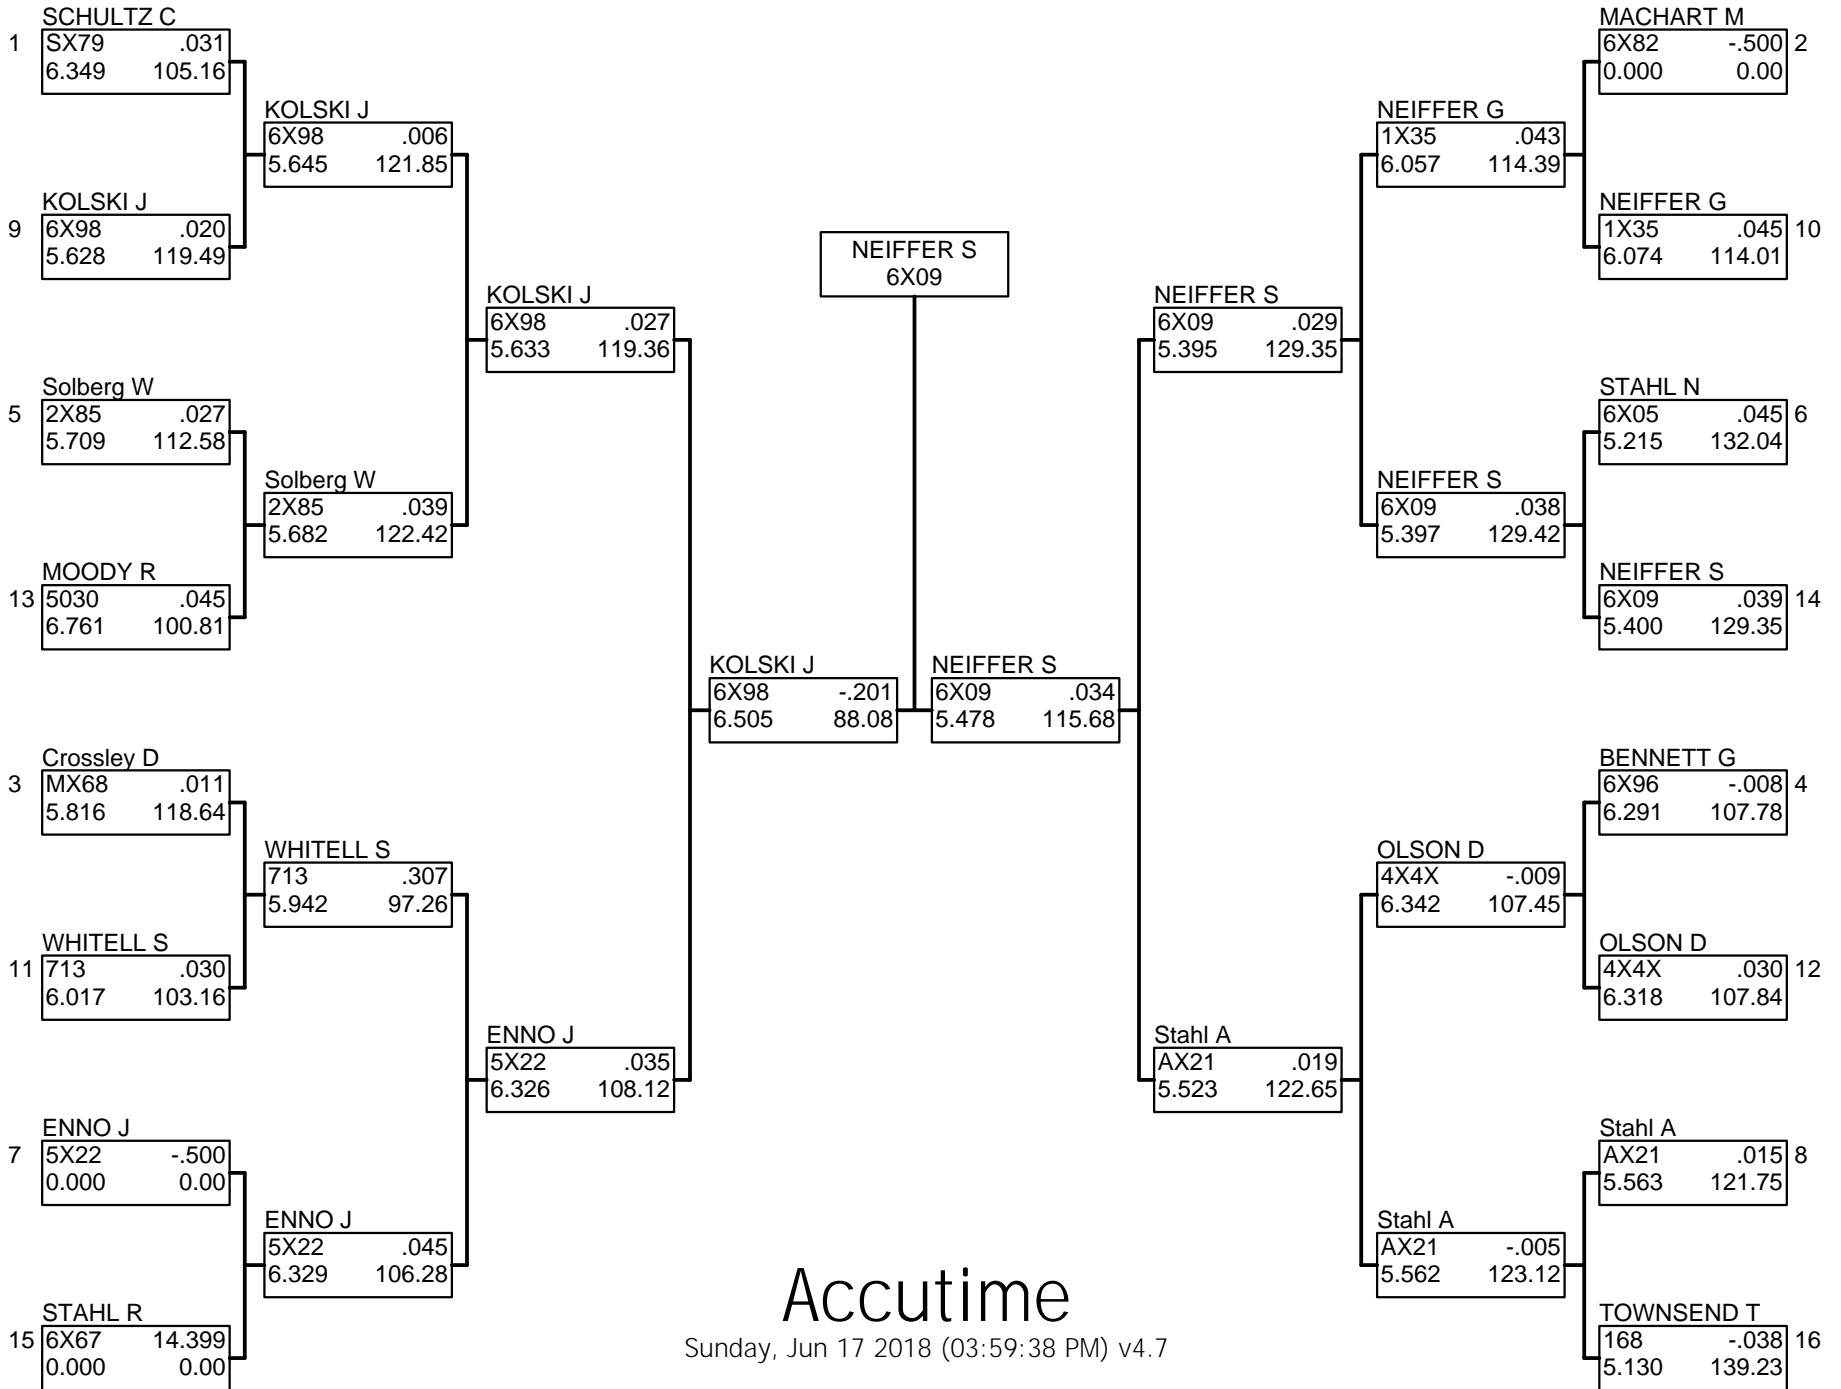

BOX SUPER PRO

Accutime

Sunday, Jun 17 2018 (03:59:38 PM) v4.7