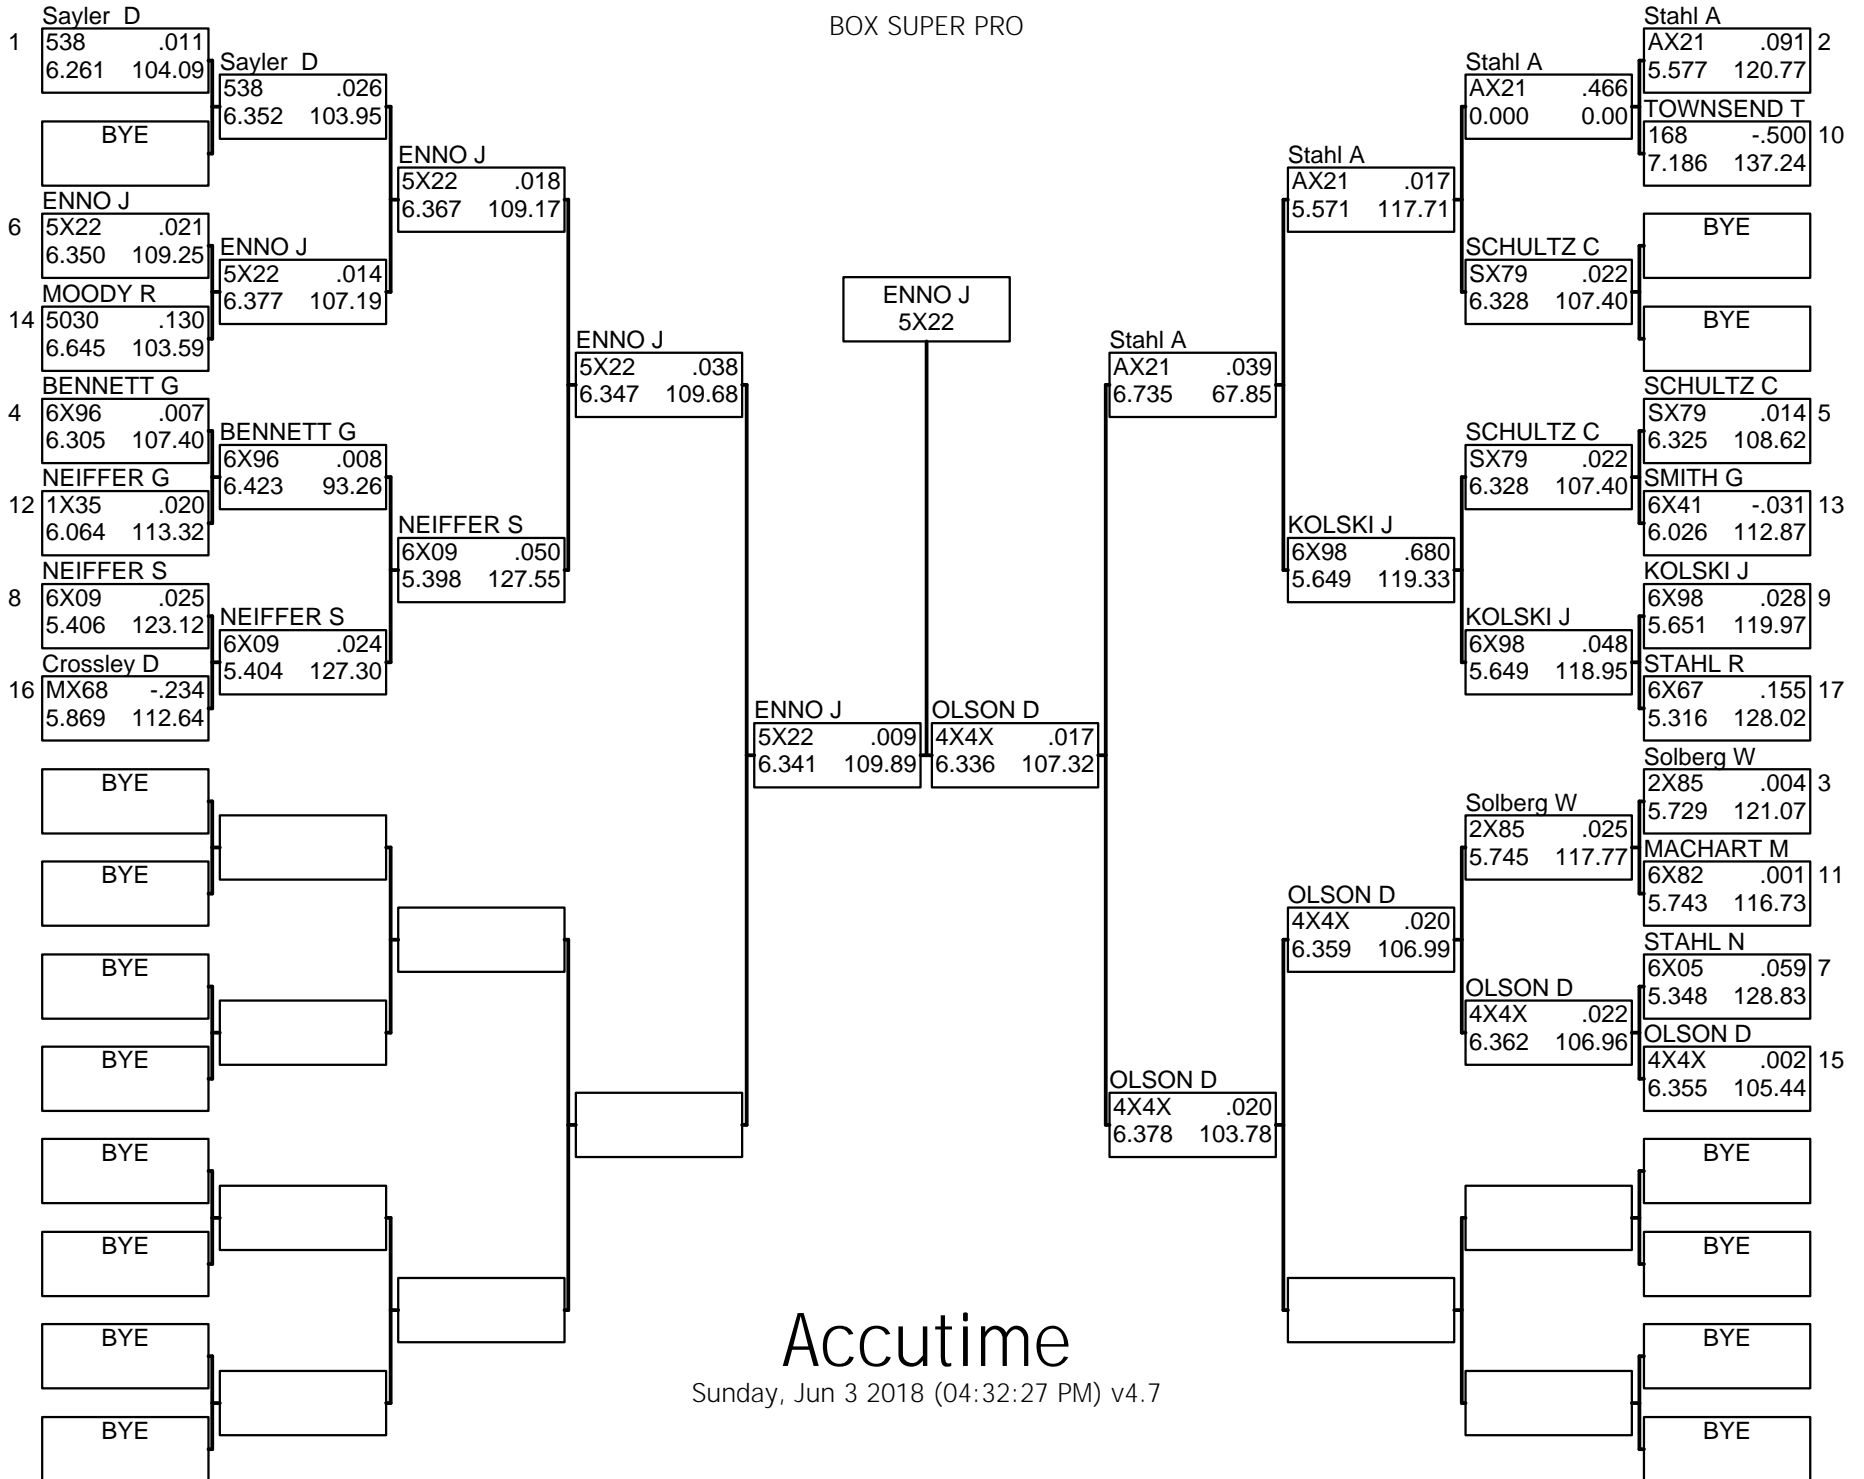

BOX SUPER PRO

Accutime

Sunday, Jun 3 2018 (04:32:27 PM) v4.7