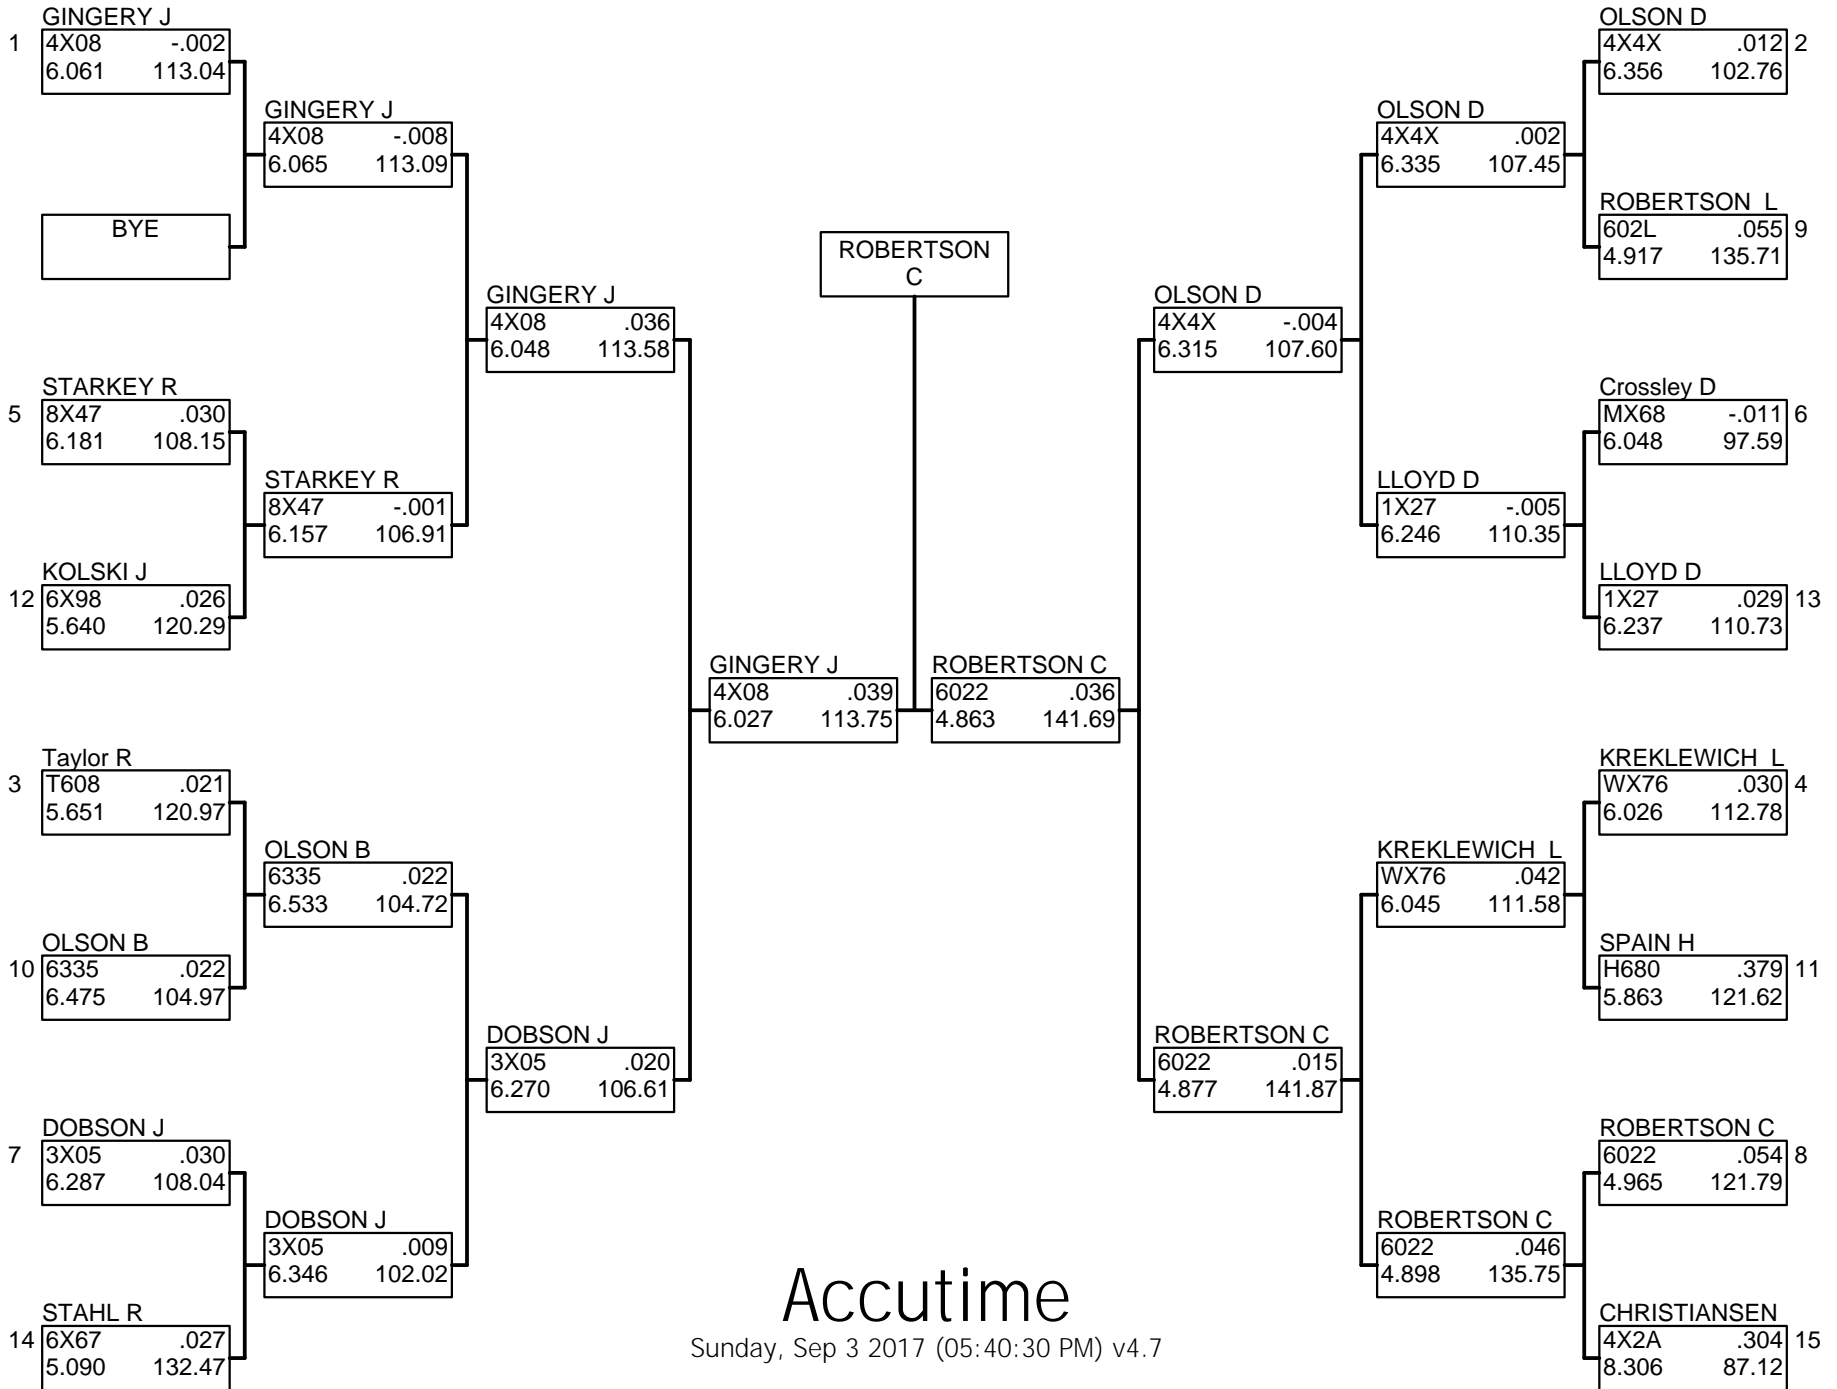

BOX SUPER PRO

Accutime

Sunday, Sep 3 2017 (05:40:30 PM) v4.7