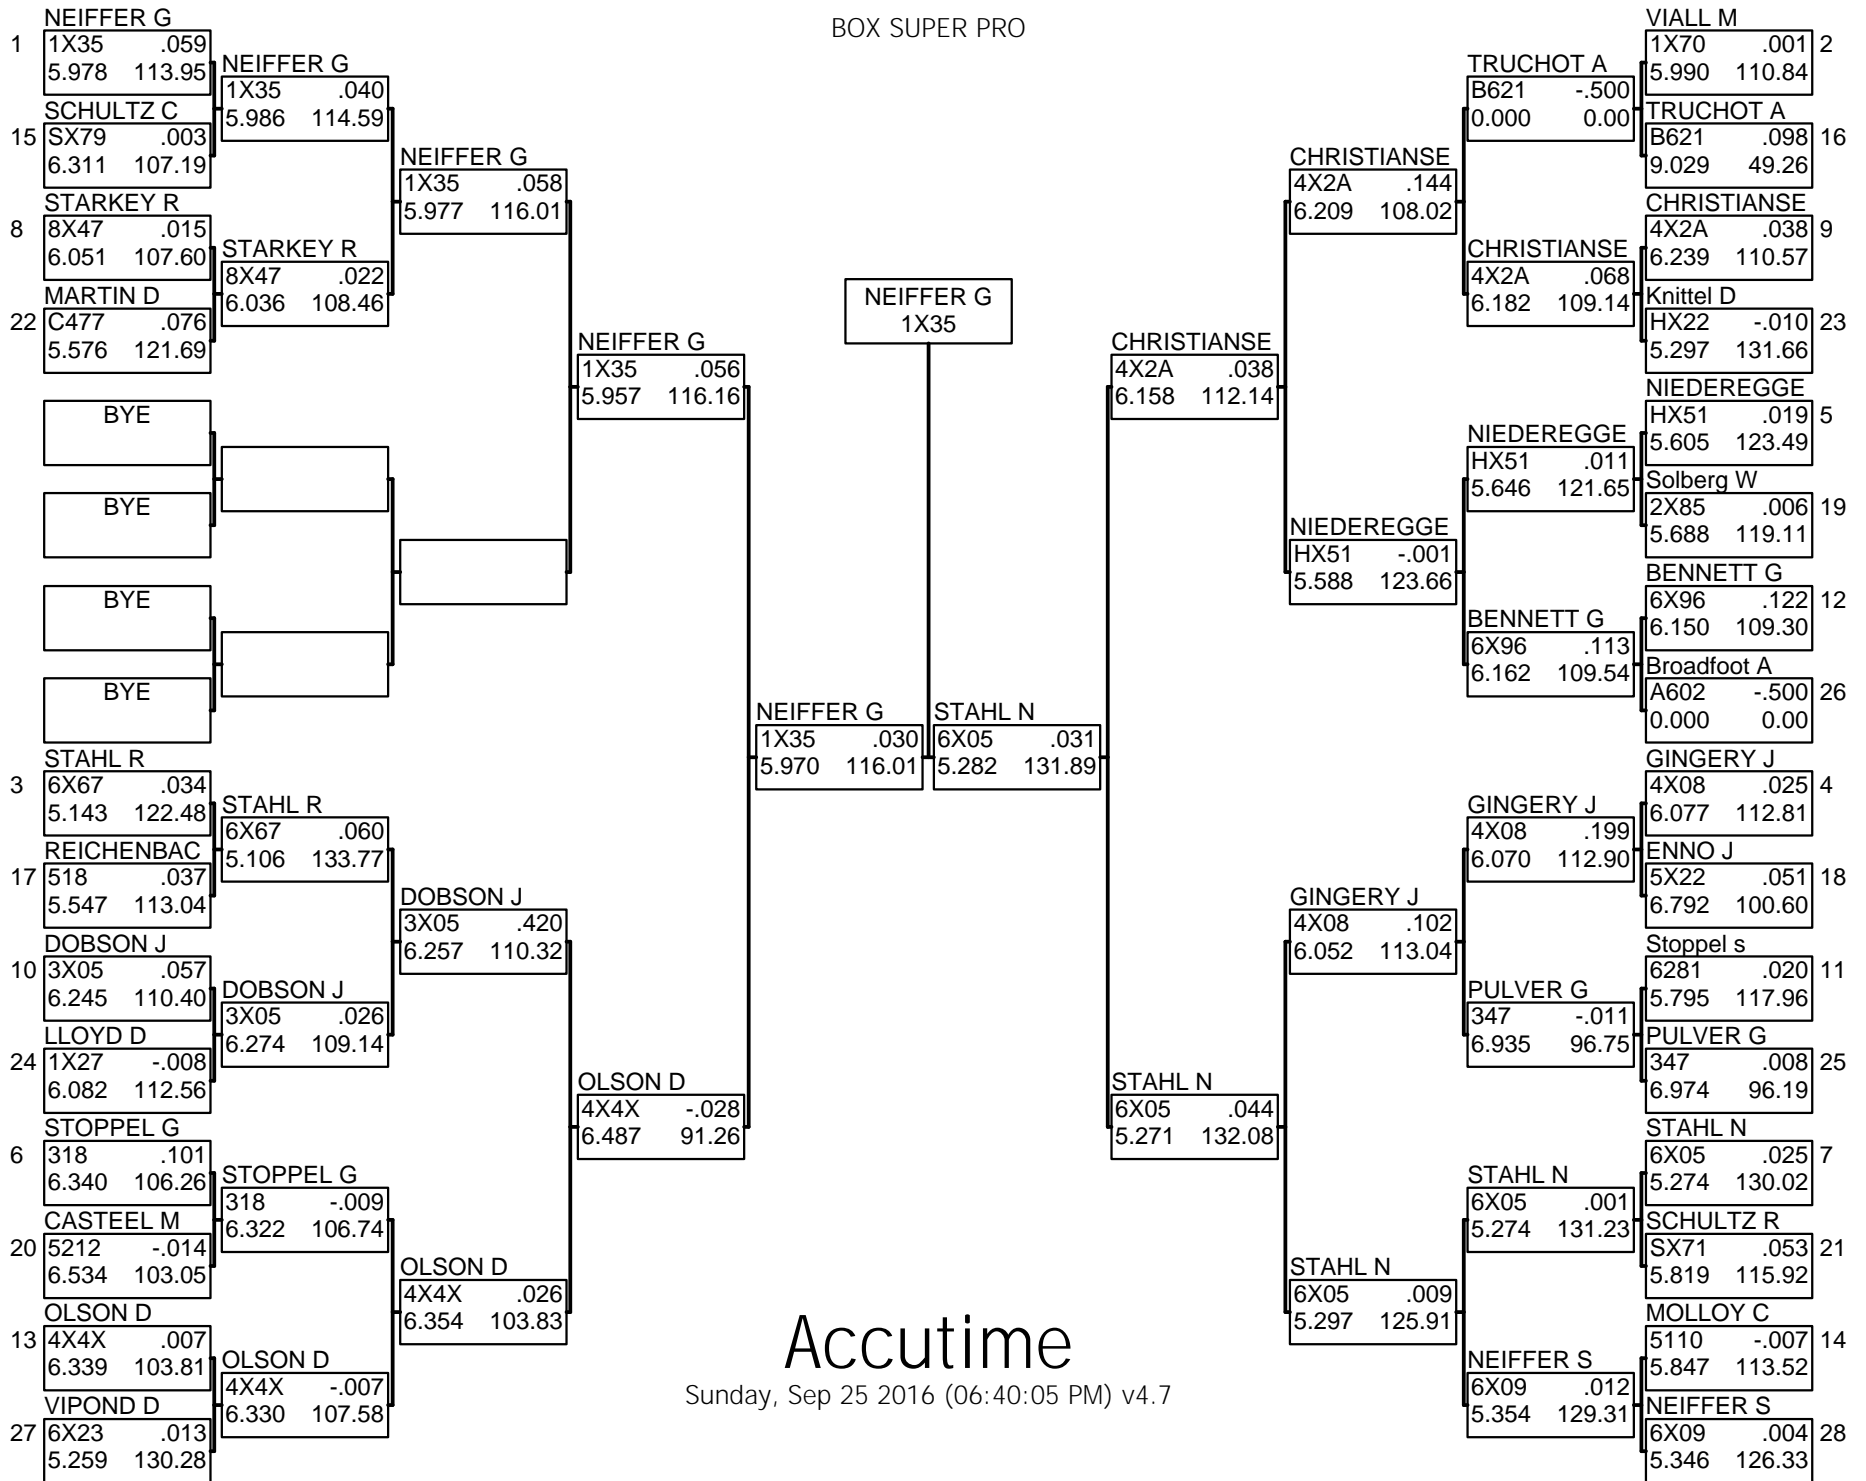

BOX SUPER PRO

Accutime

Sunday, Sep 25 2016 (06:40:05 PM) v4.7