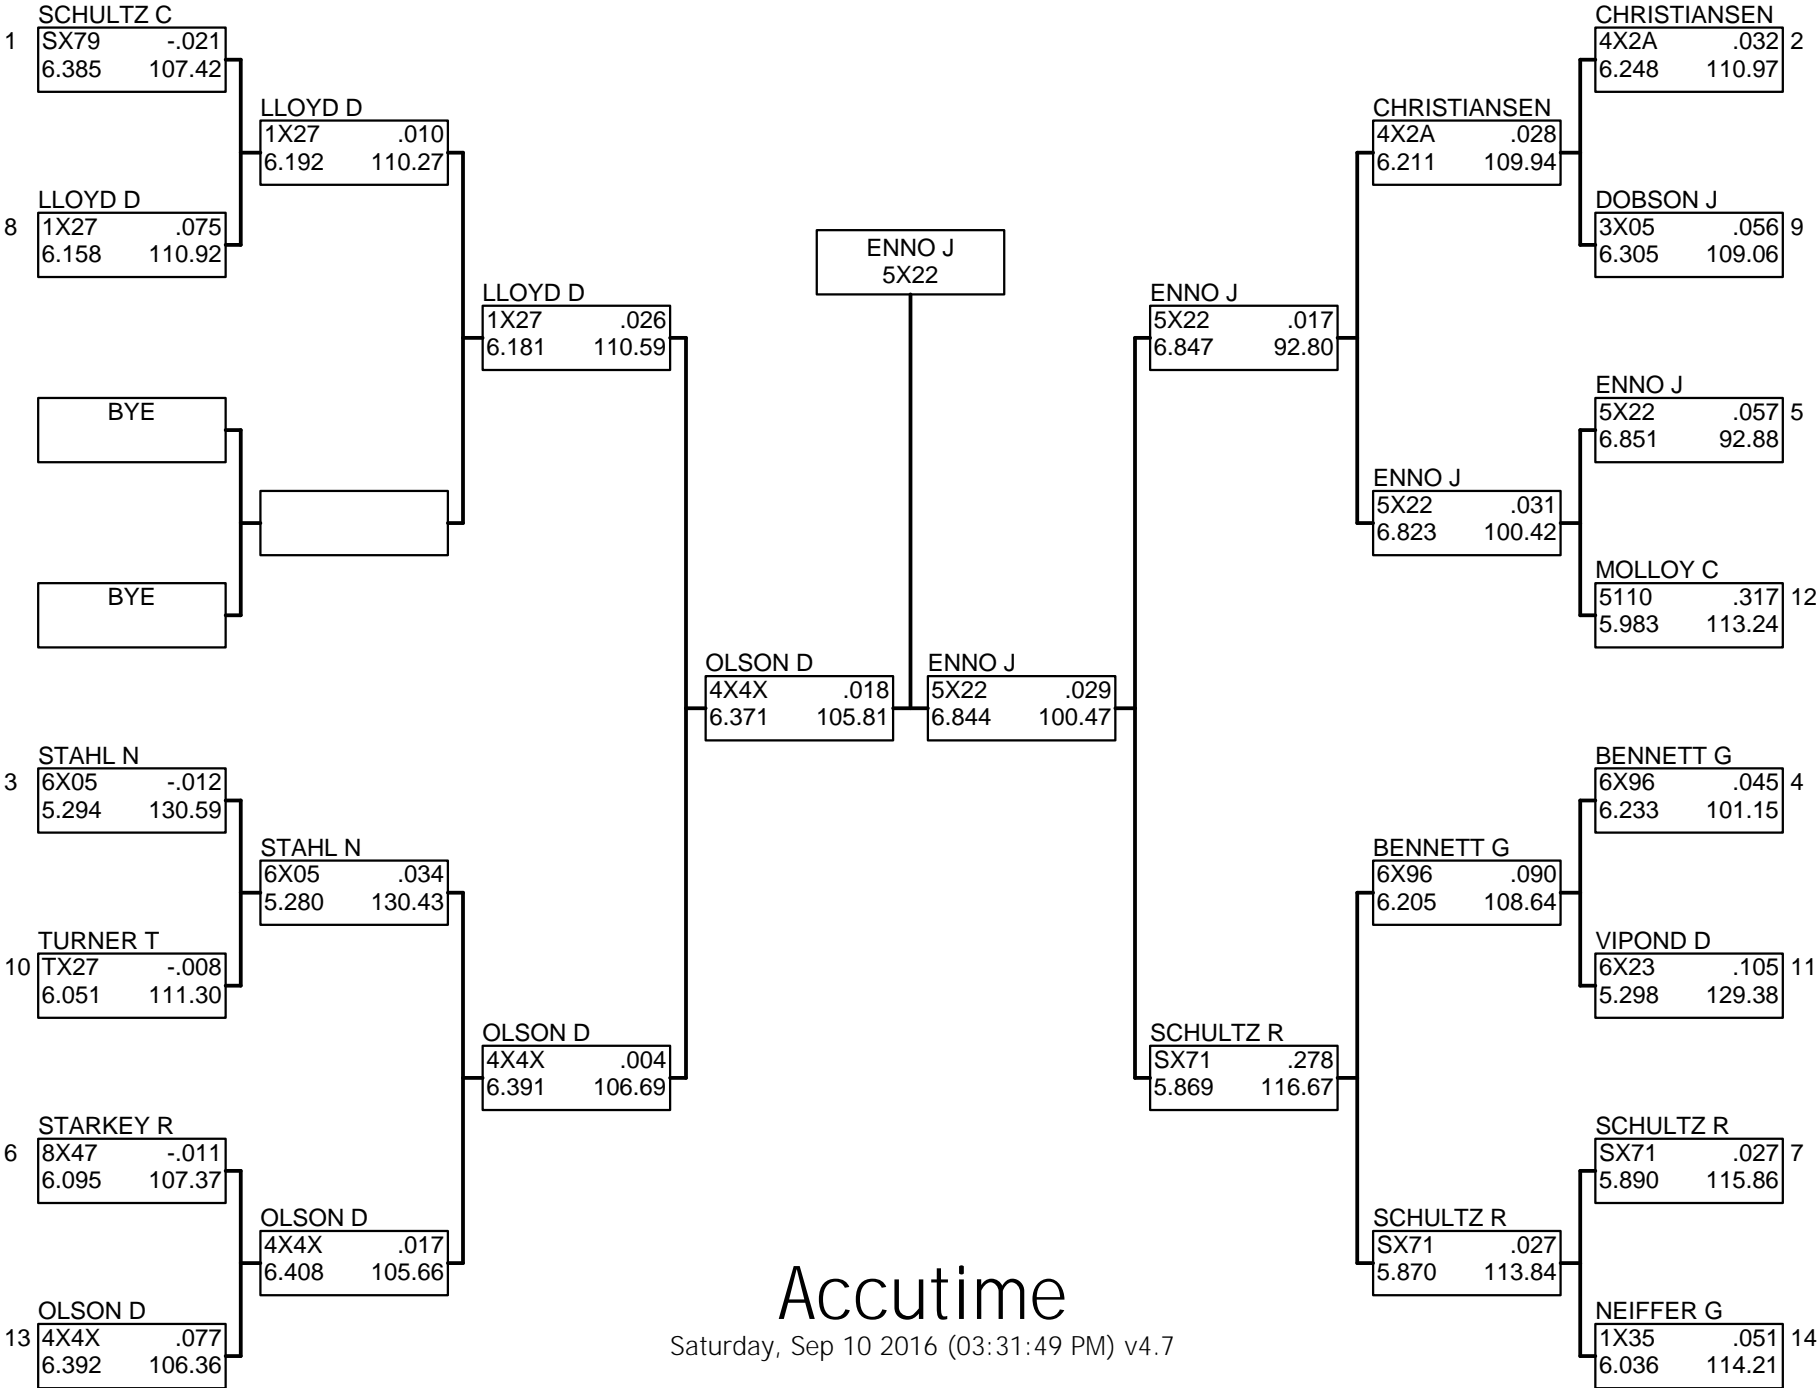

BOX SUPER PRO

Accutime

Saturday, Sep 10 2016 (03:31:49 PM) v4.7