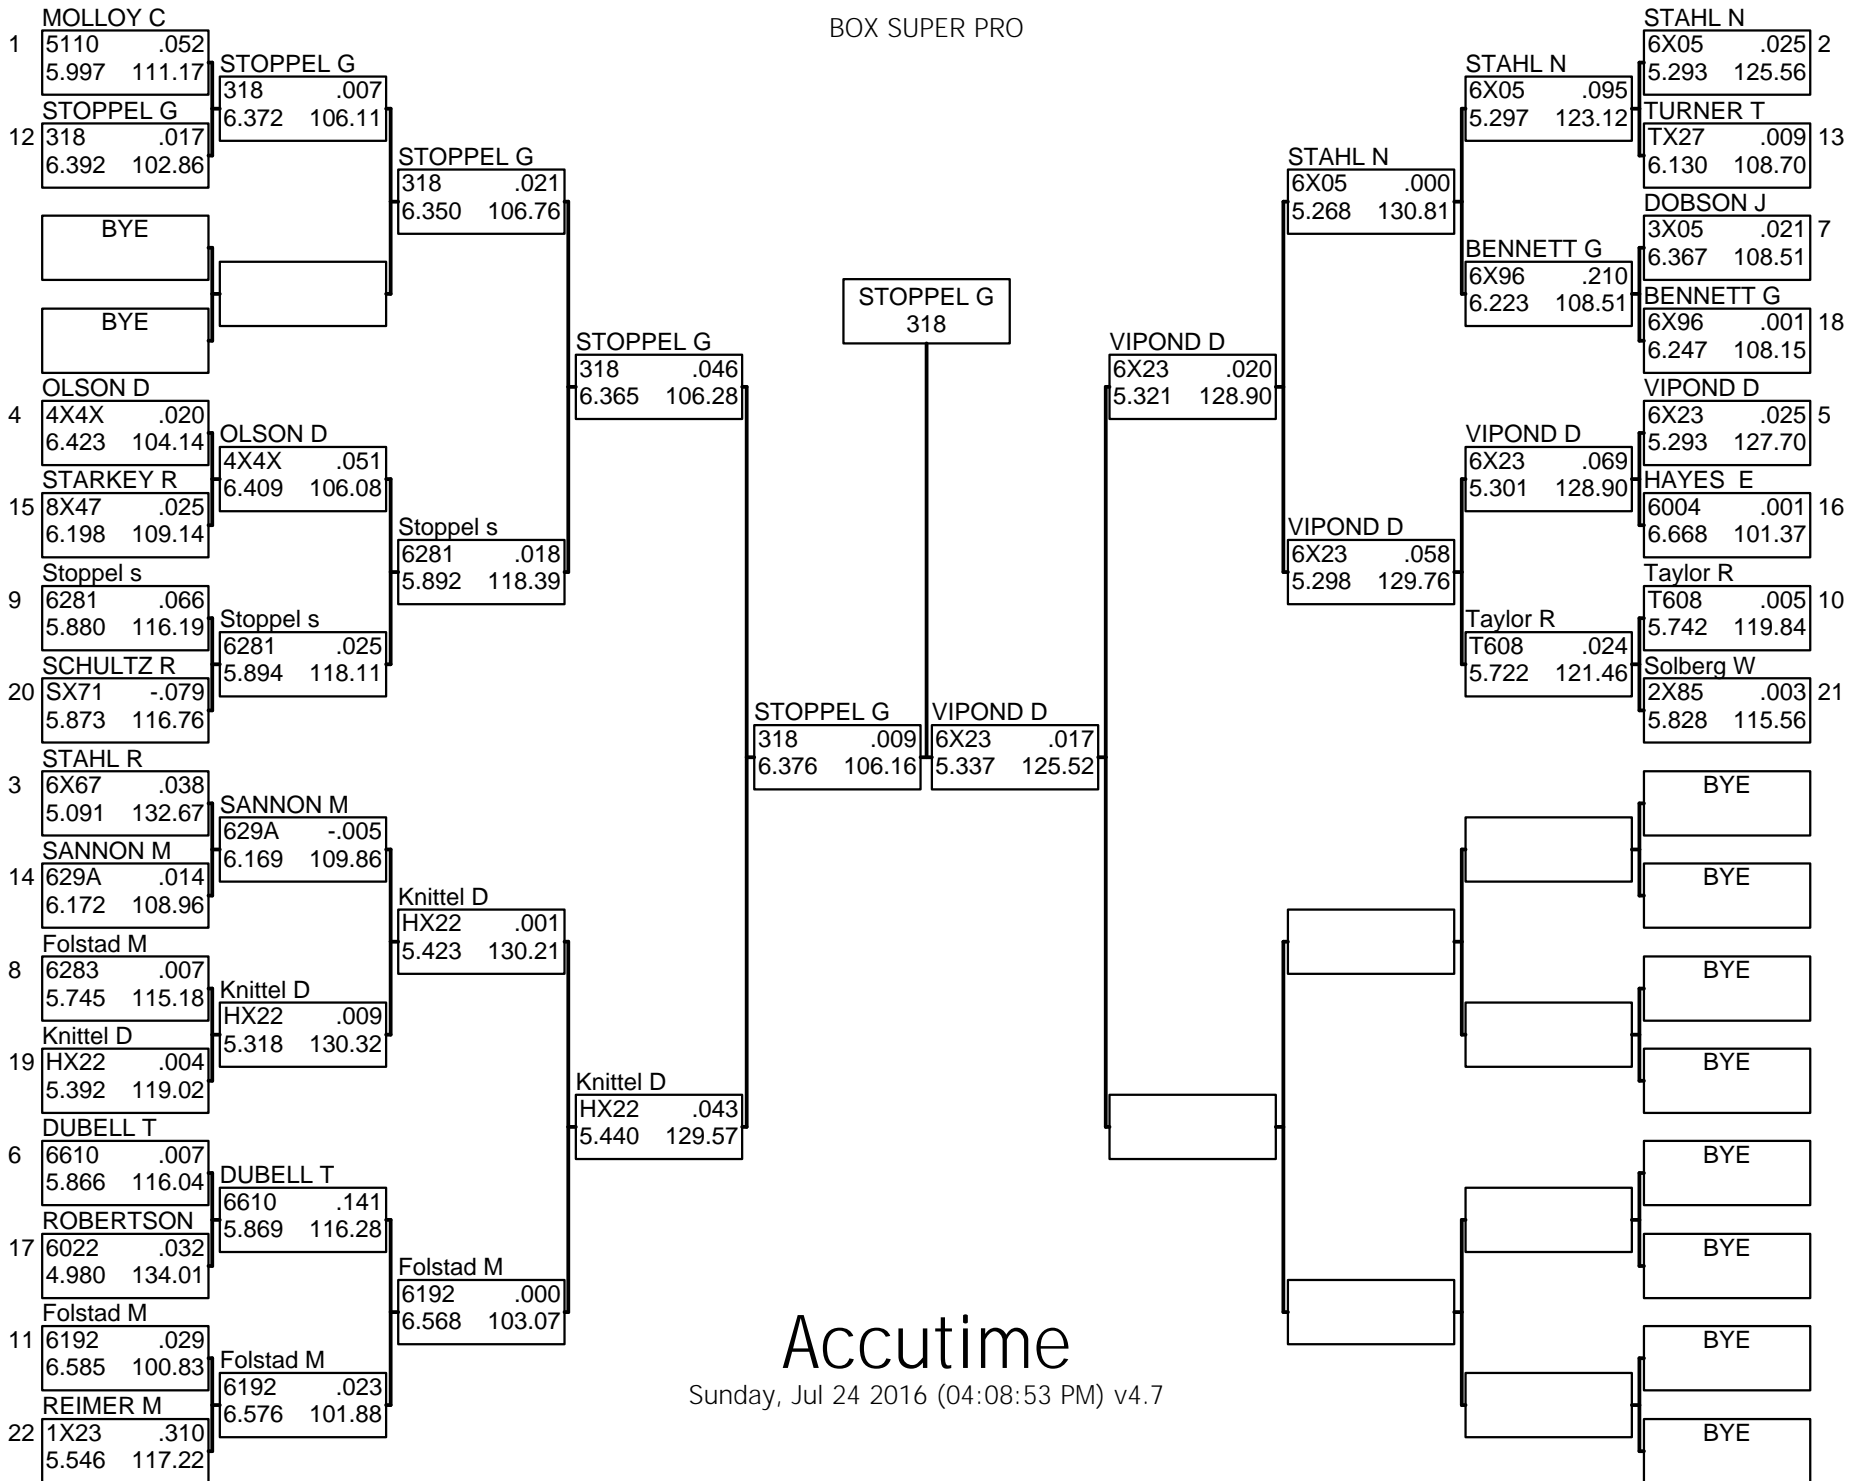

BOX SUPER PRO

Accutime

Sunday, Jul 24 2016 (04:08:53 PM) v4.7