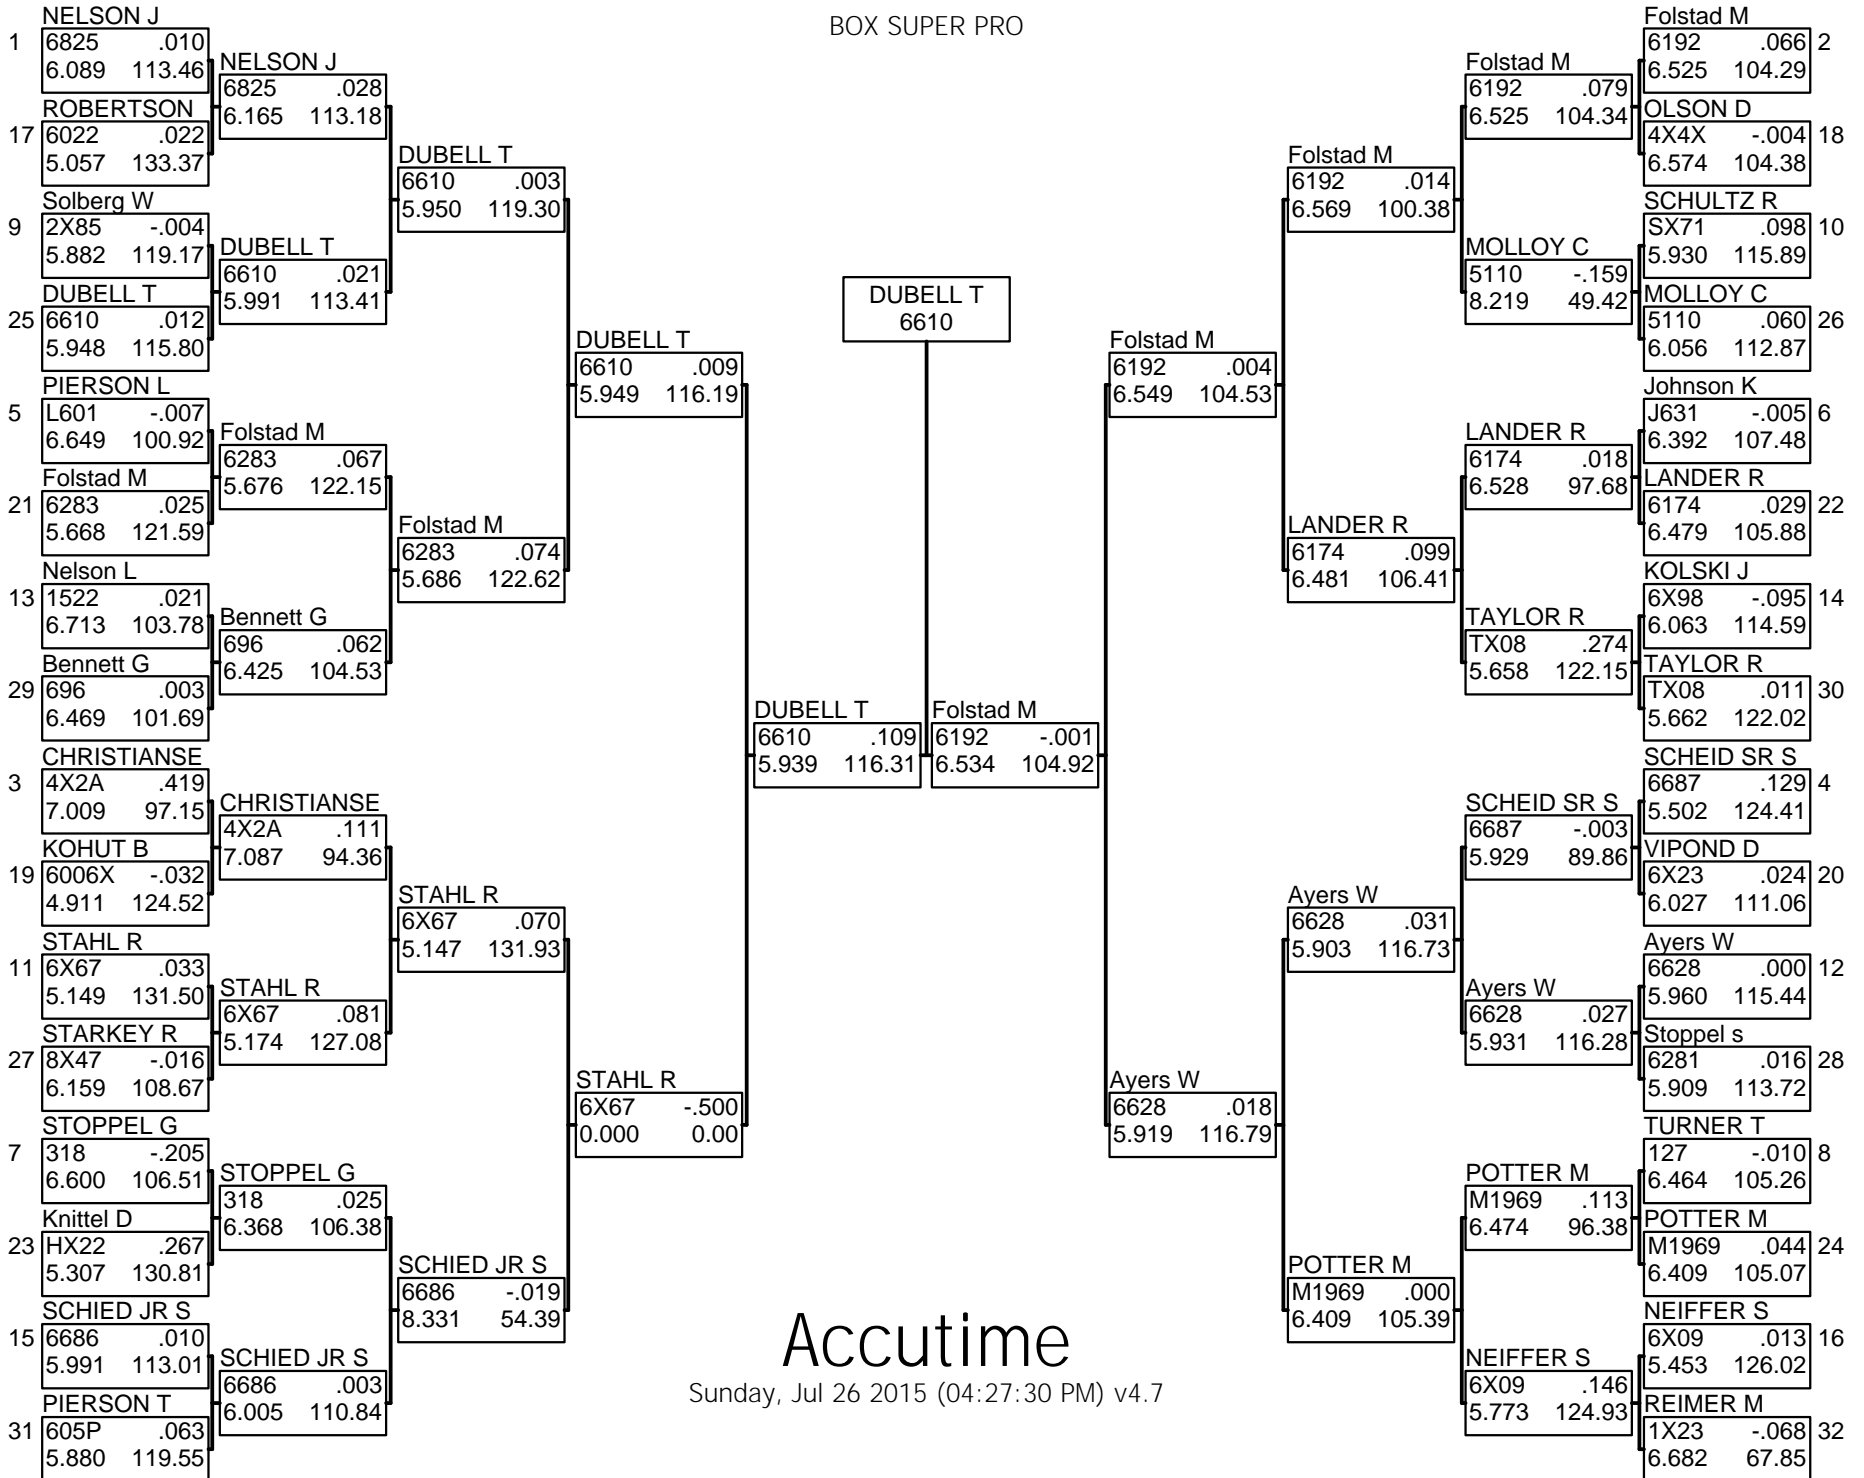

BOX SUPER PRO

Accutime

Sunday, Jul 26 2015 (04:27:30 PM) v4.7