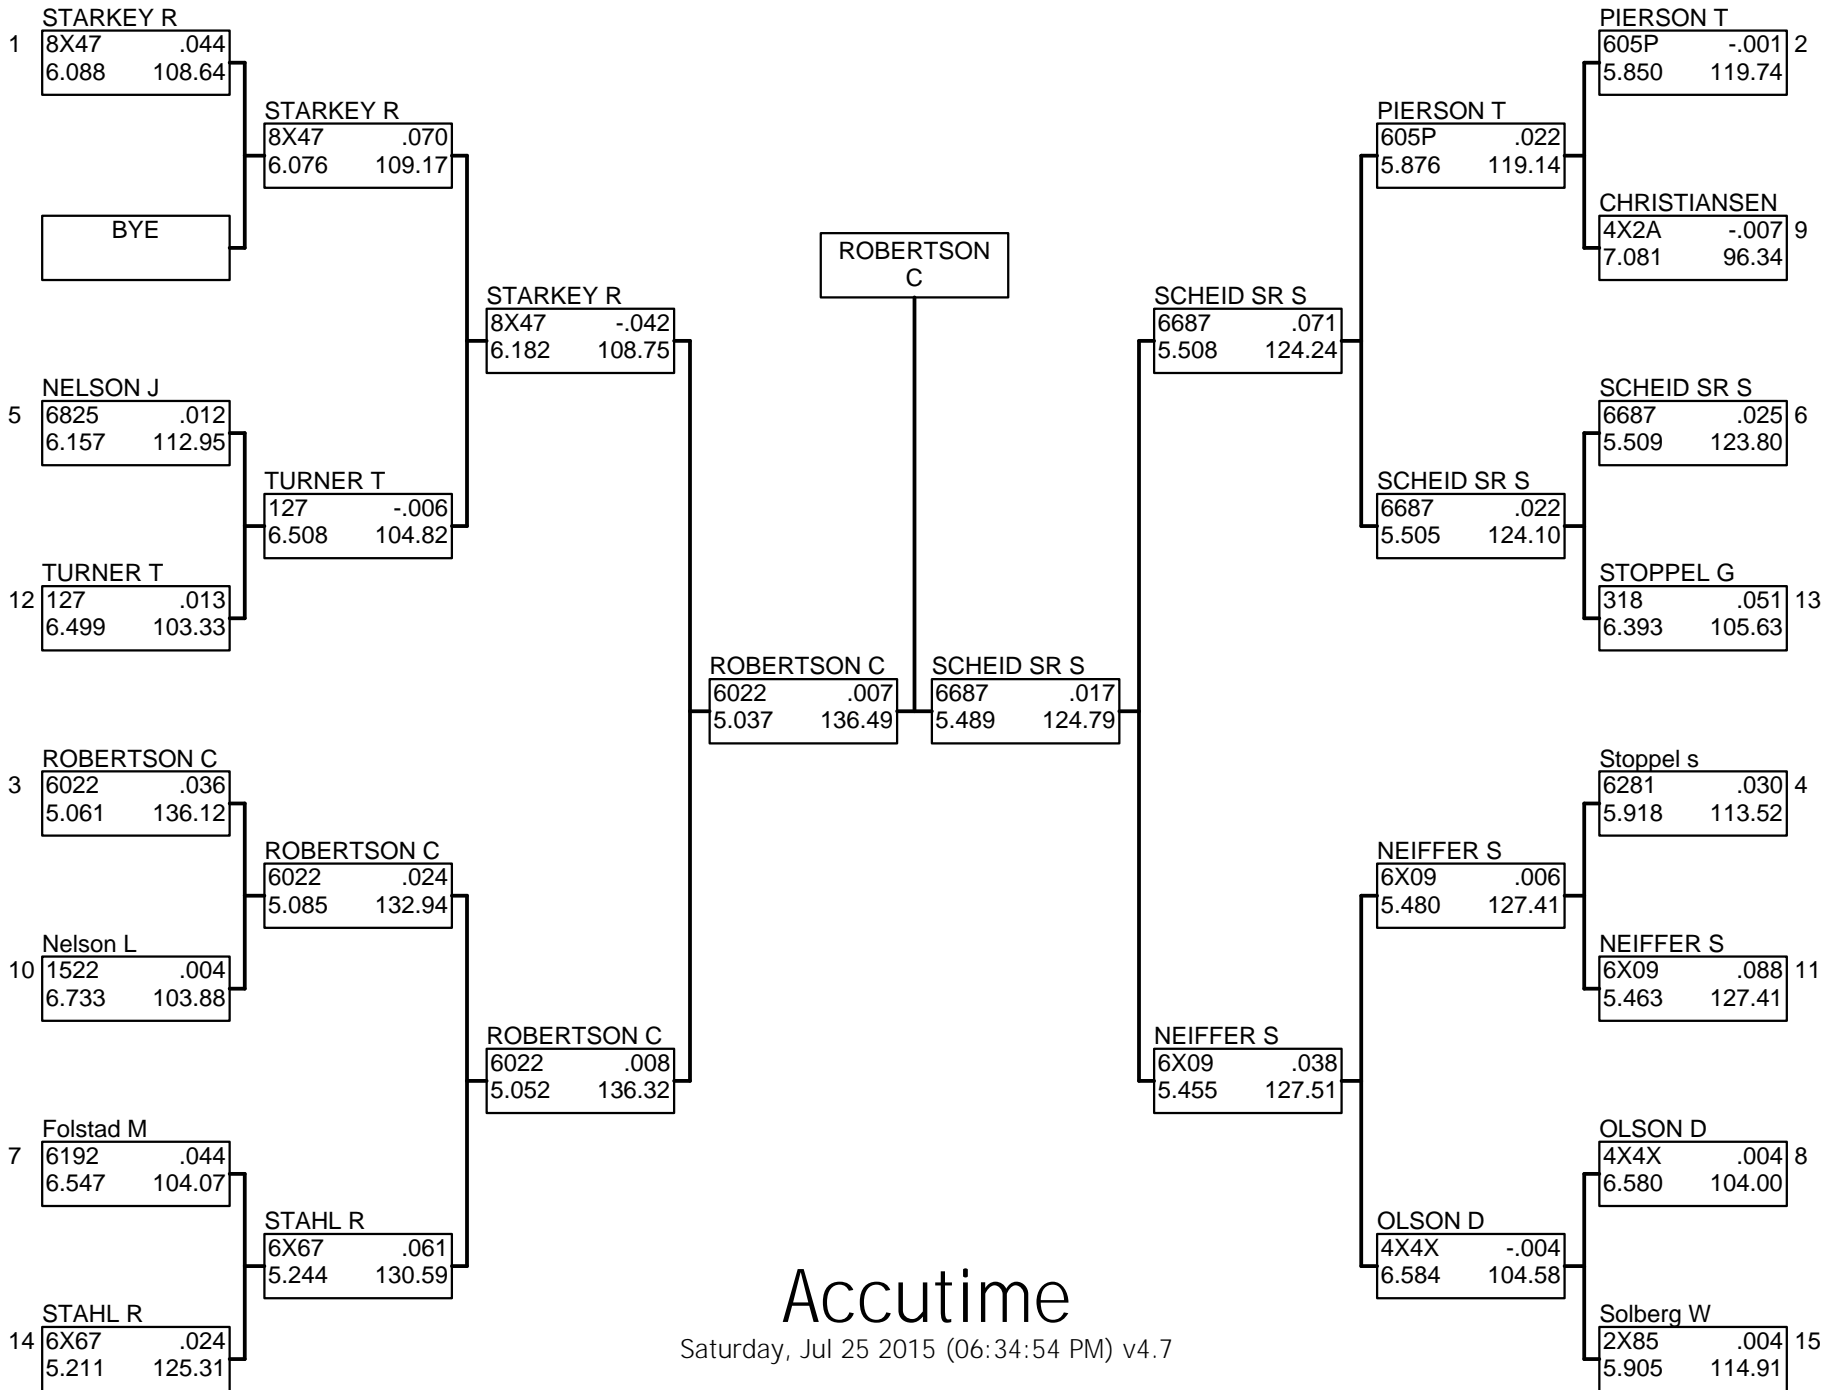

BOX SUPER PRO

Accutime

Saturday, Jul 25 2015 (06:34:54 PM) v4.7