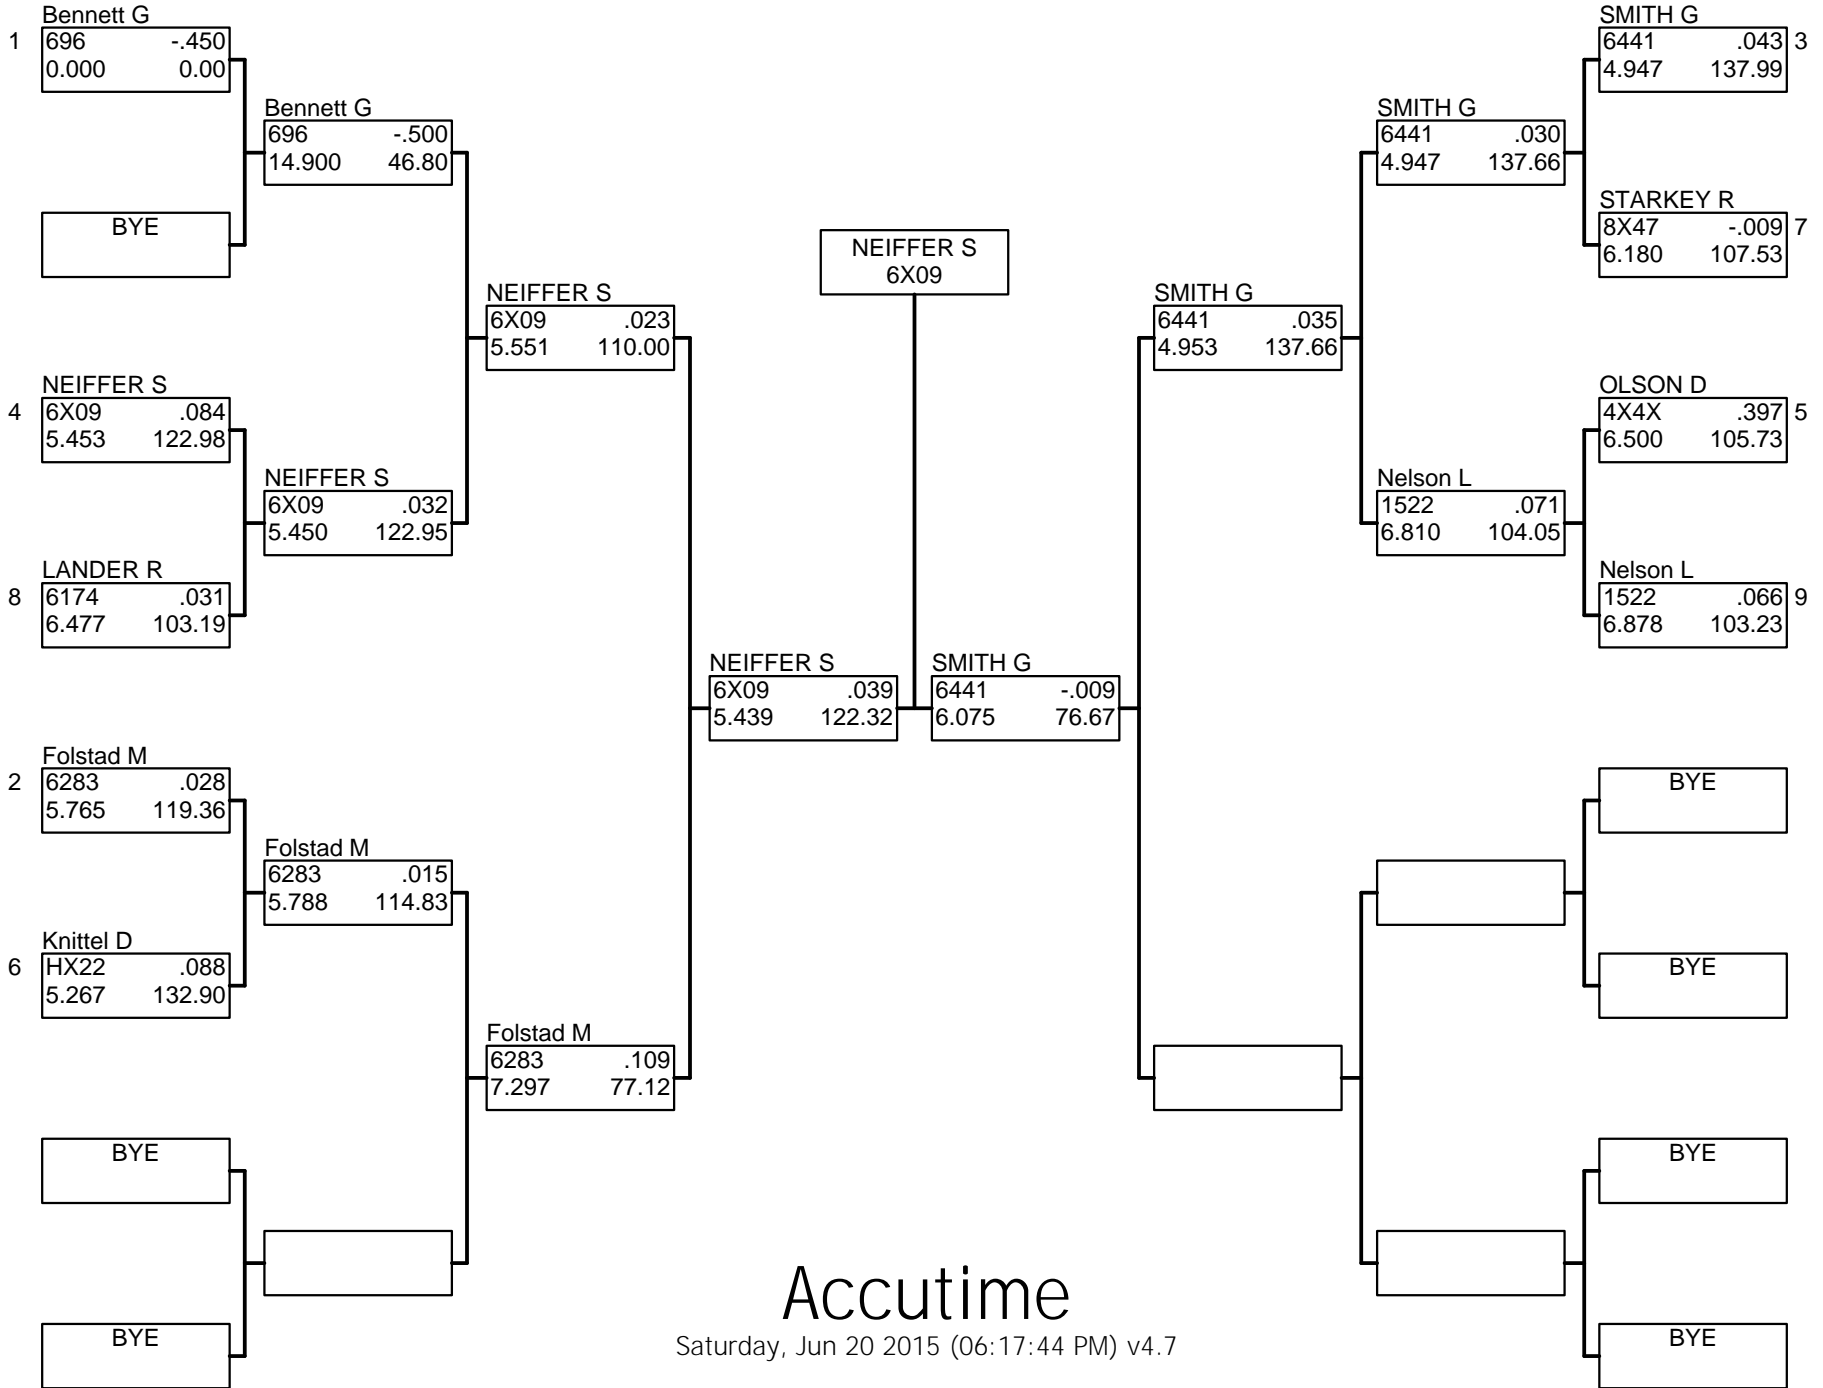

BOX SUPER PRO

Accutime

Saturday, Jun 20 2015 (06:17:44 PM) v4.7