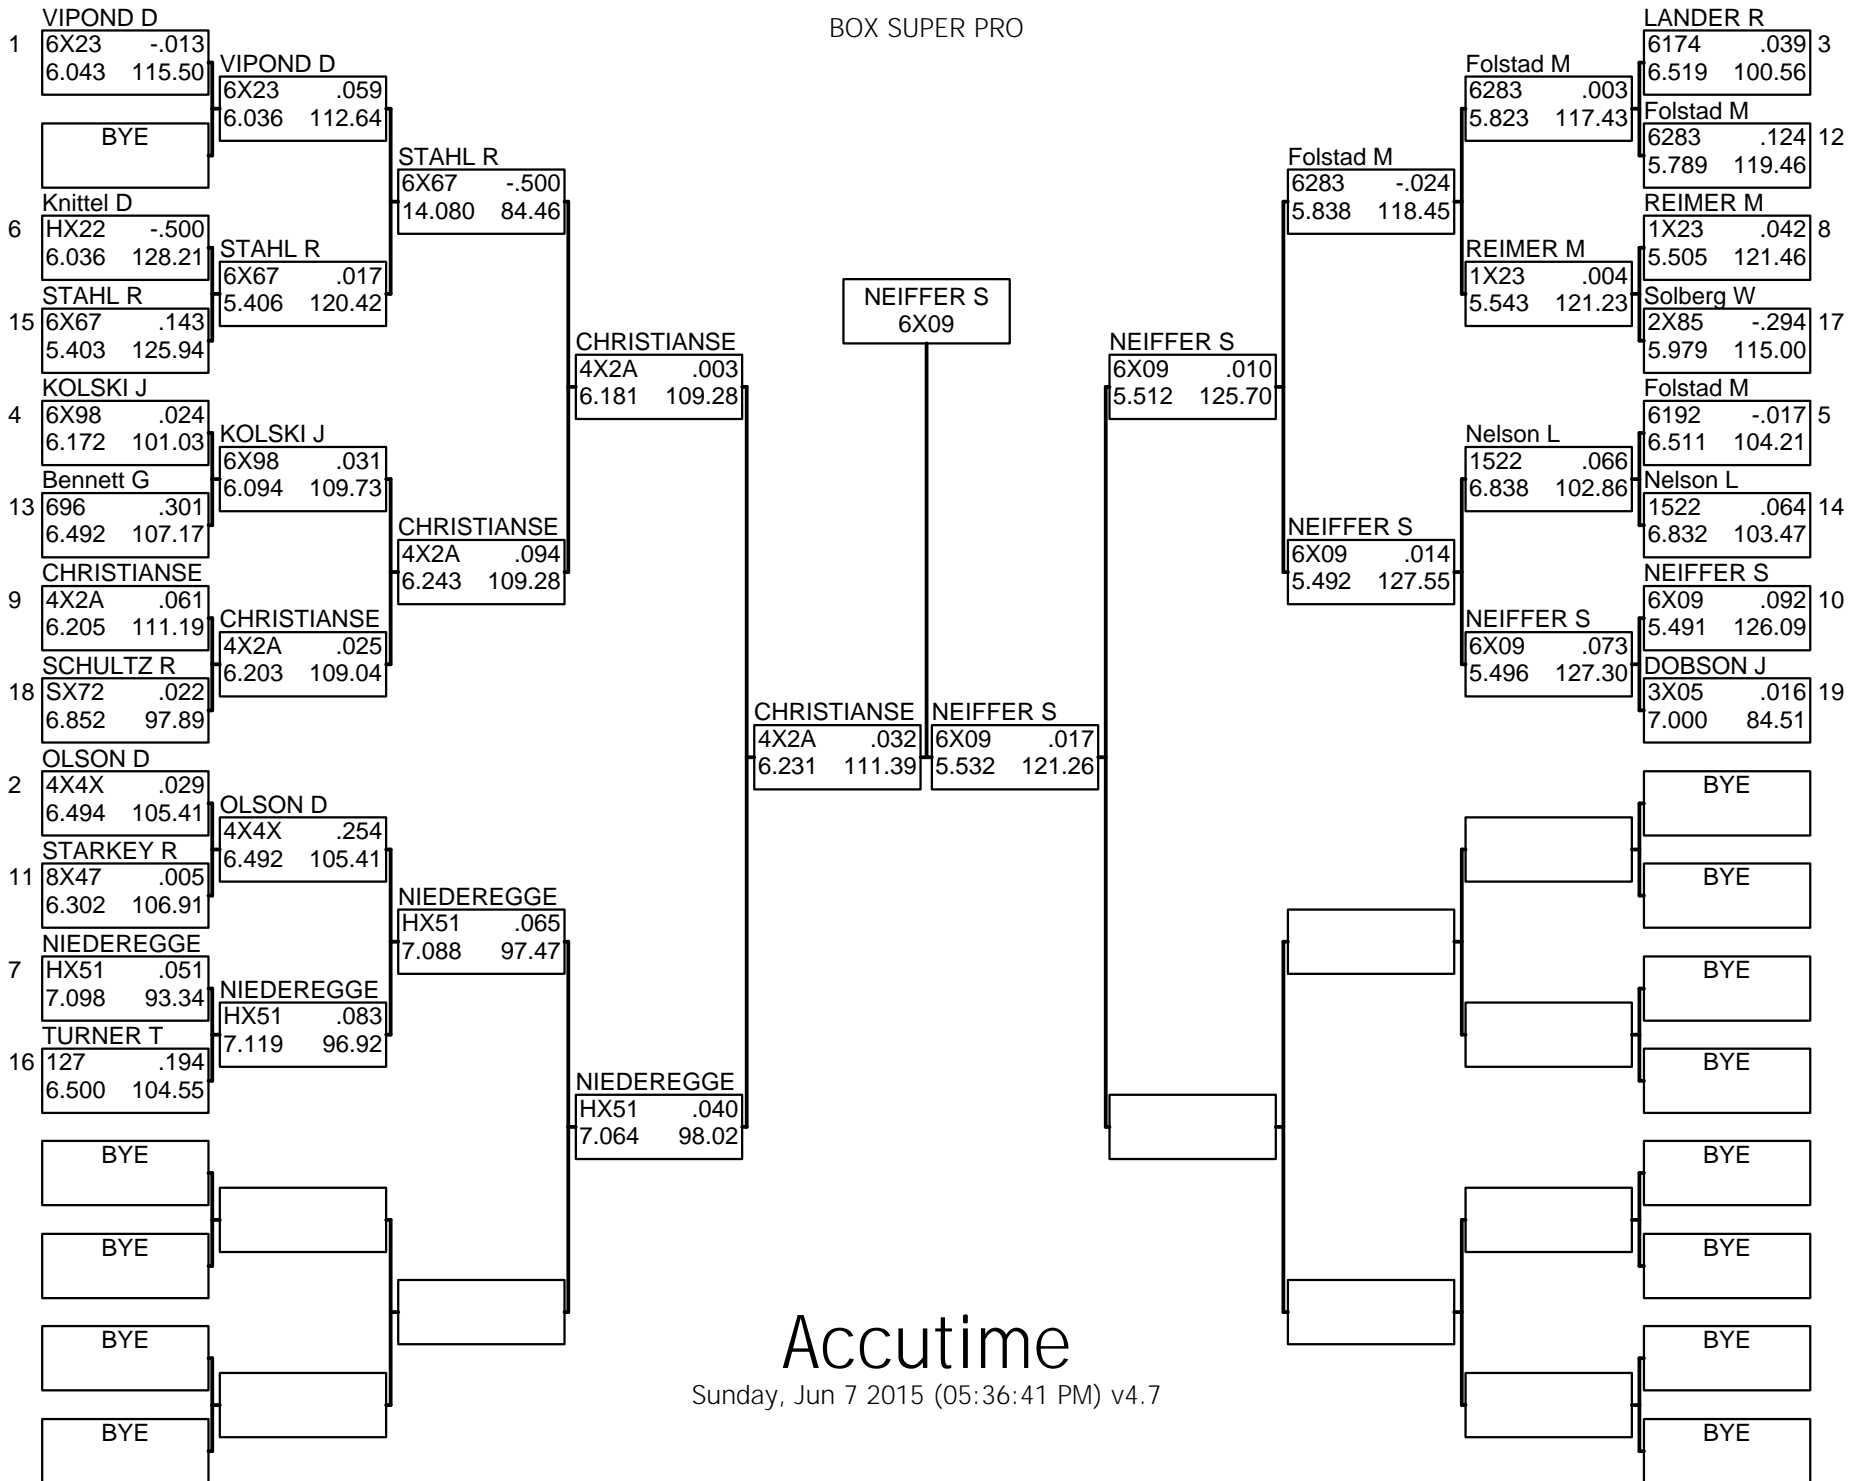

BOX SUPER PRO

Accutime

Sunday, Jun 7 2015 (05:36:41 PM) v4.7