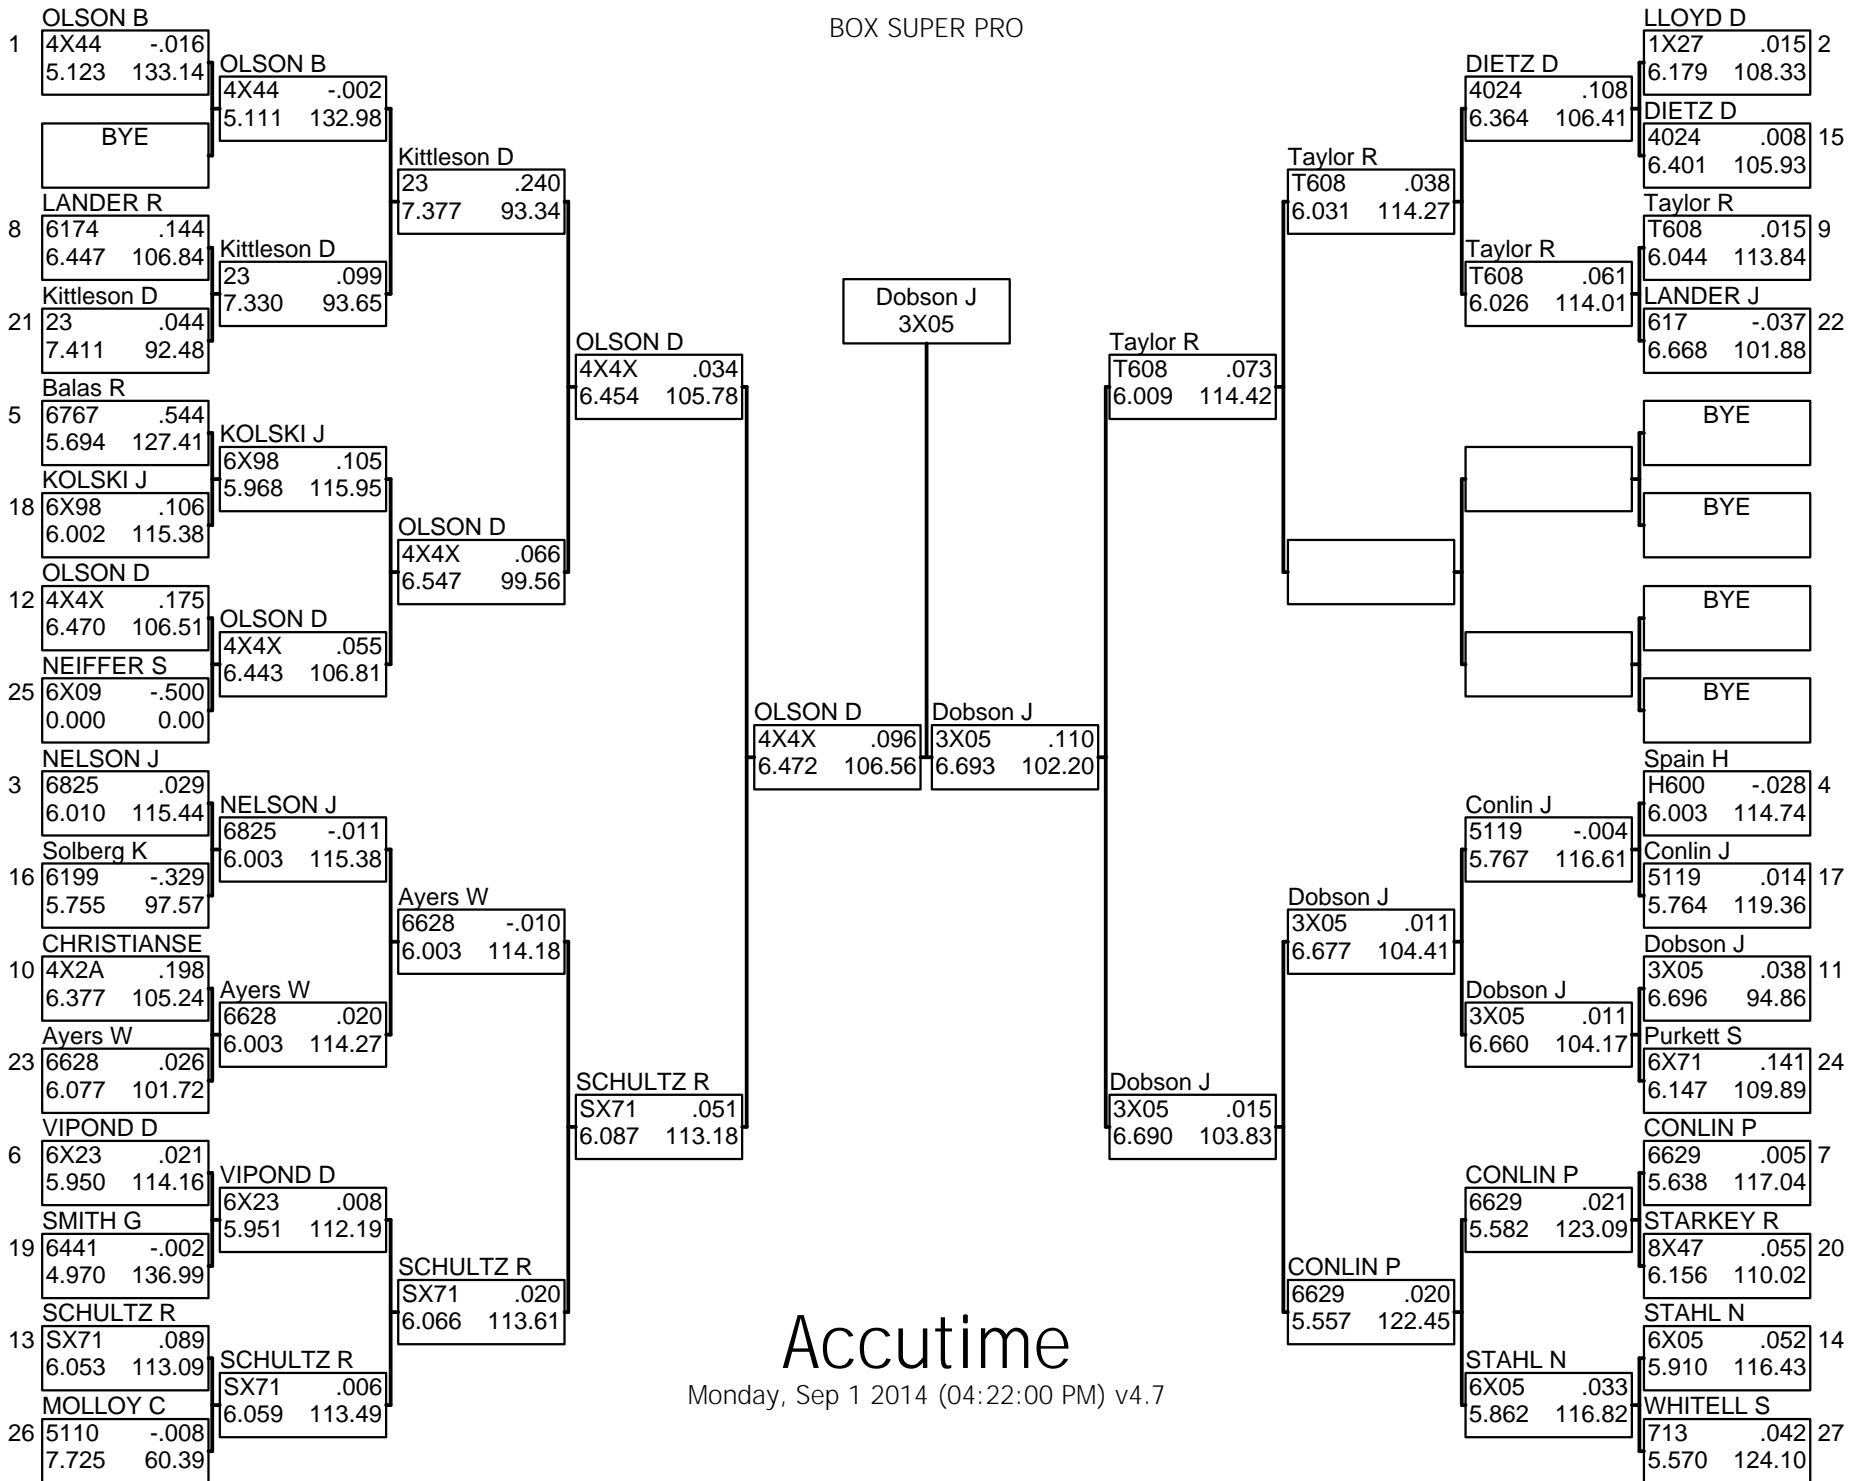

BOX SUPER PRO

Accutime

Monday, Sep 1 2014 (04:22:00 PM) v4.7