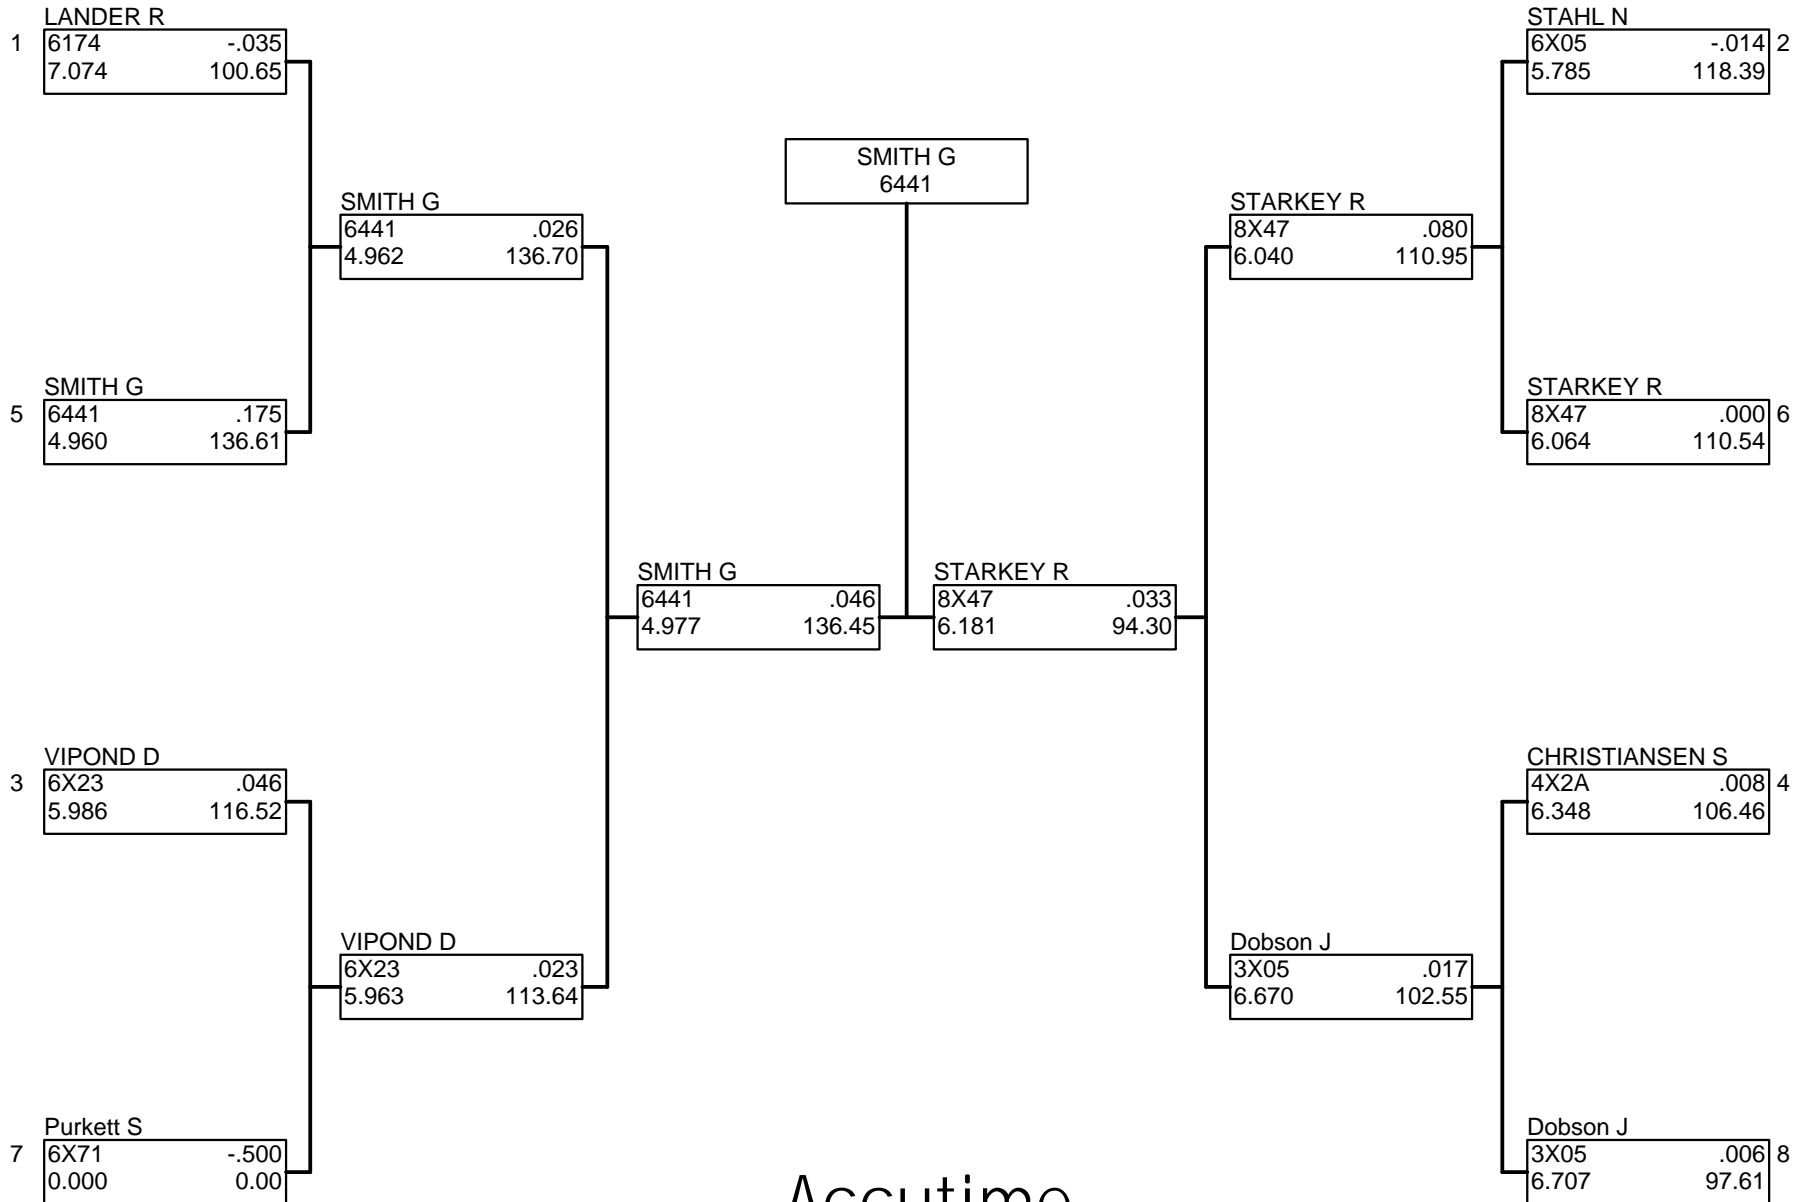

BOX SUPER PRO

Accutime

Saturday, Jun 21 2014 (04:43:45 PM) v4.7