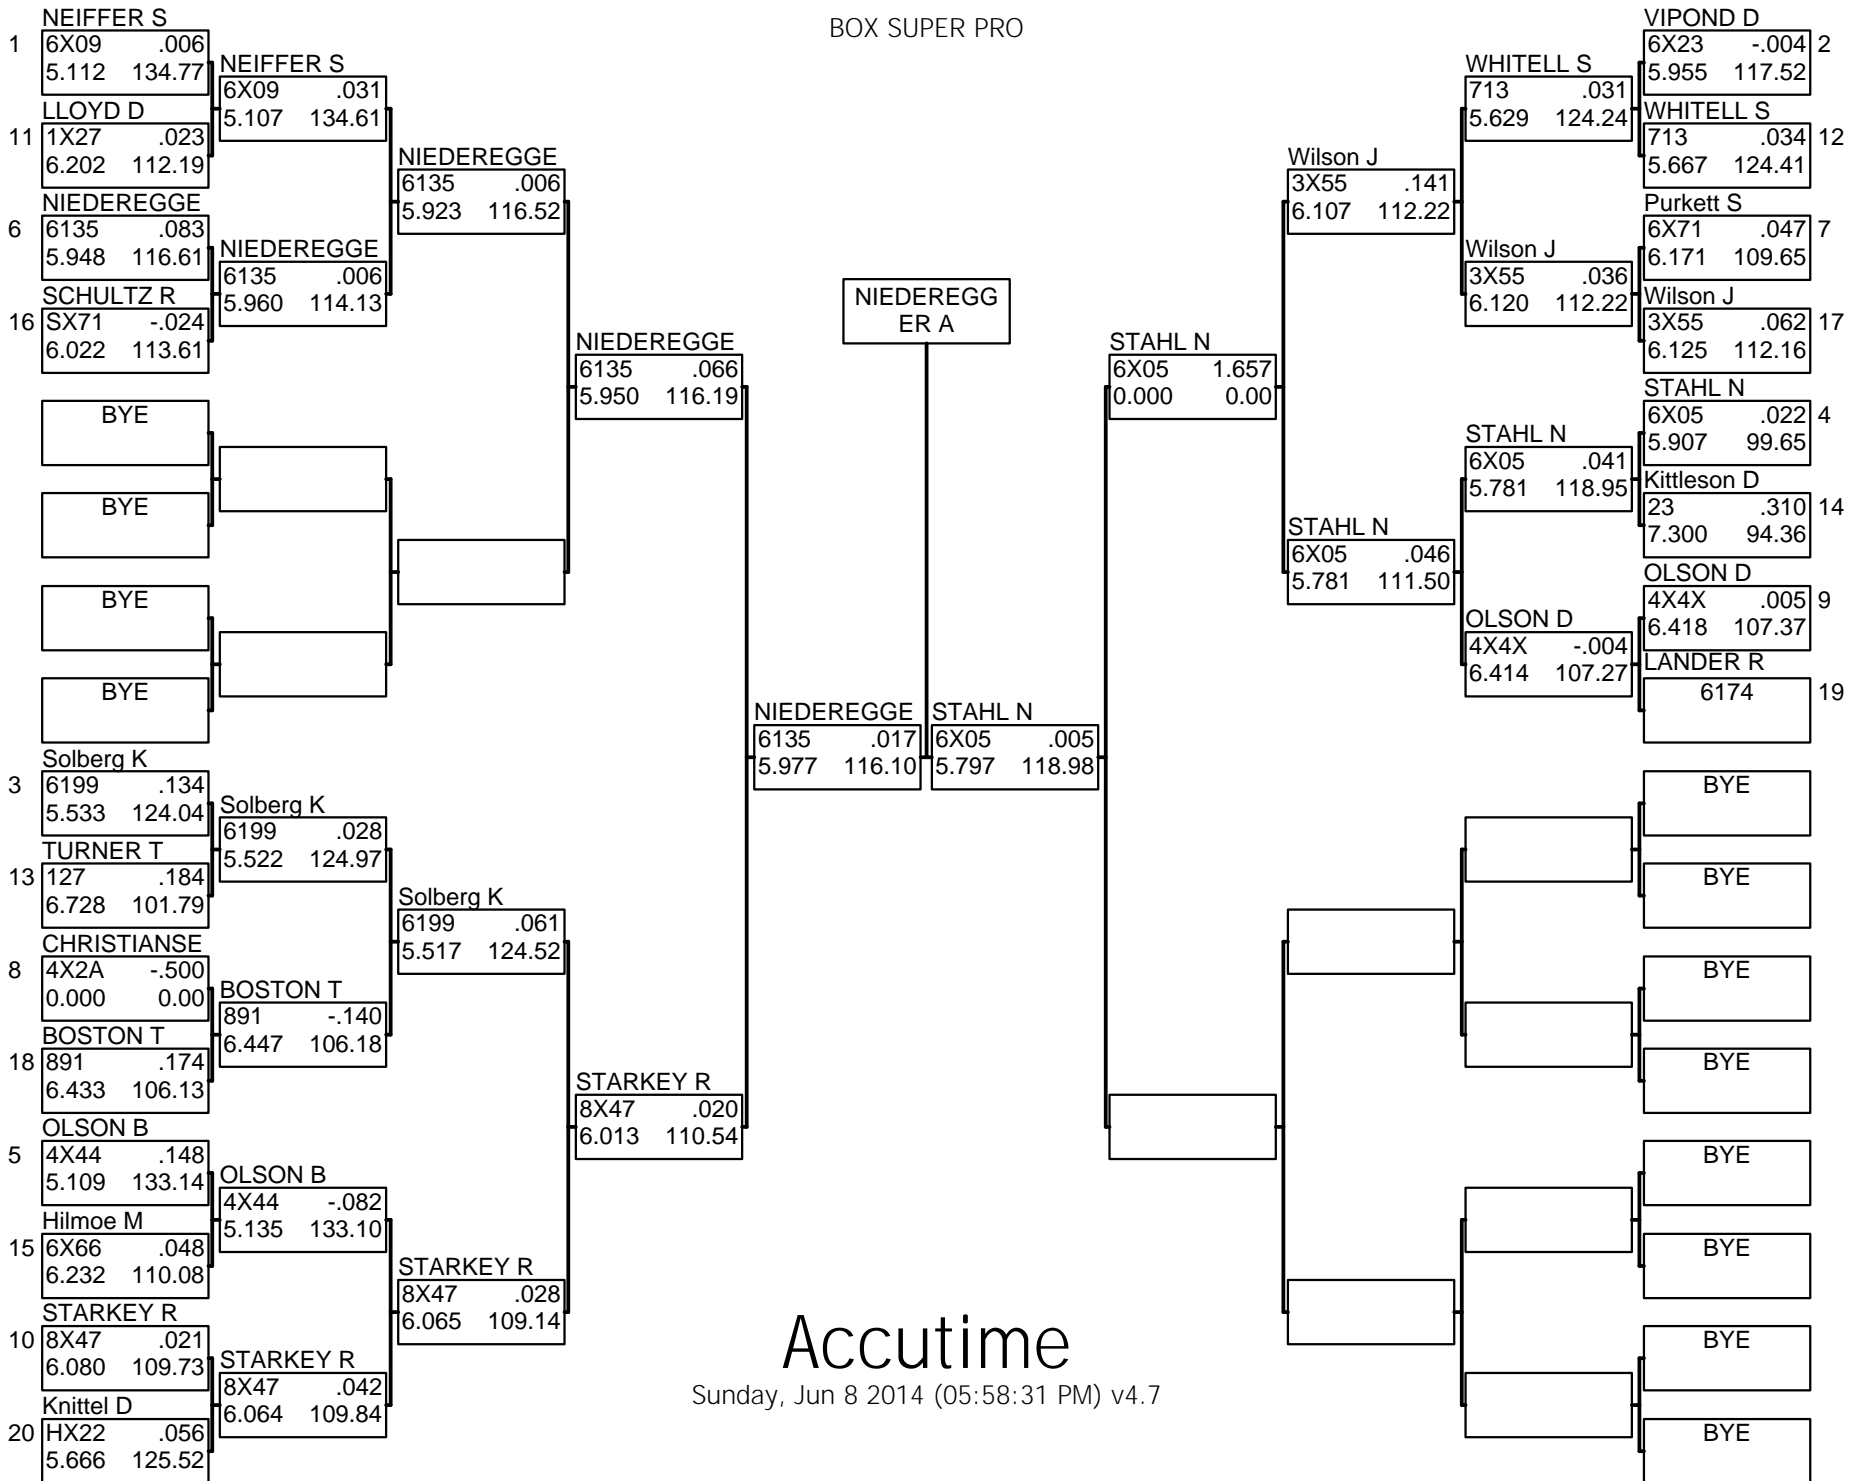

BOX SUPER PRO

Accutime

Sunday, Jun 8 2014 (05:58:31 PM) v4.7