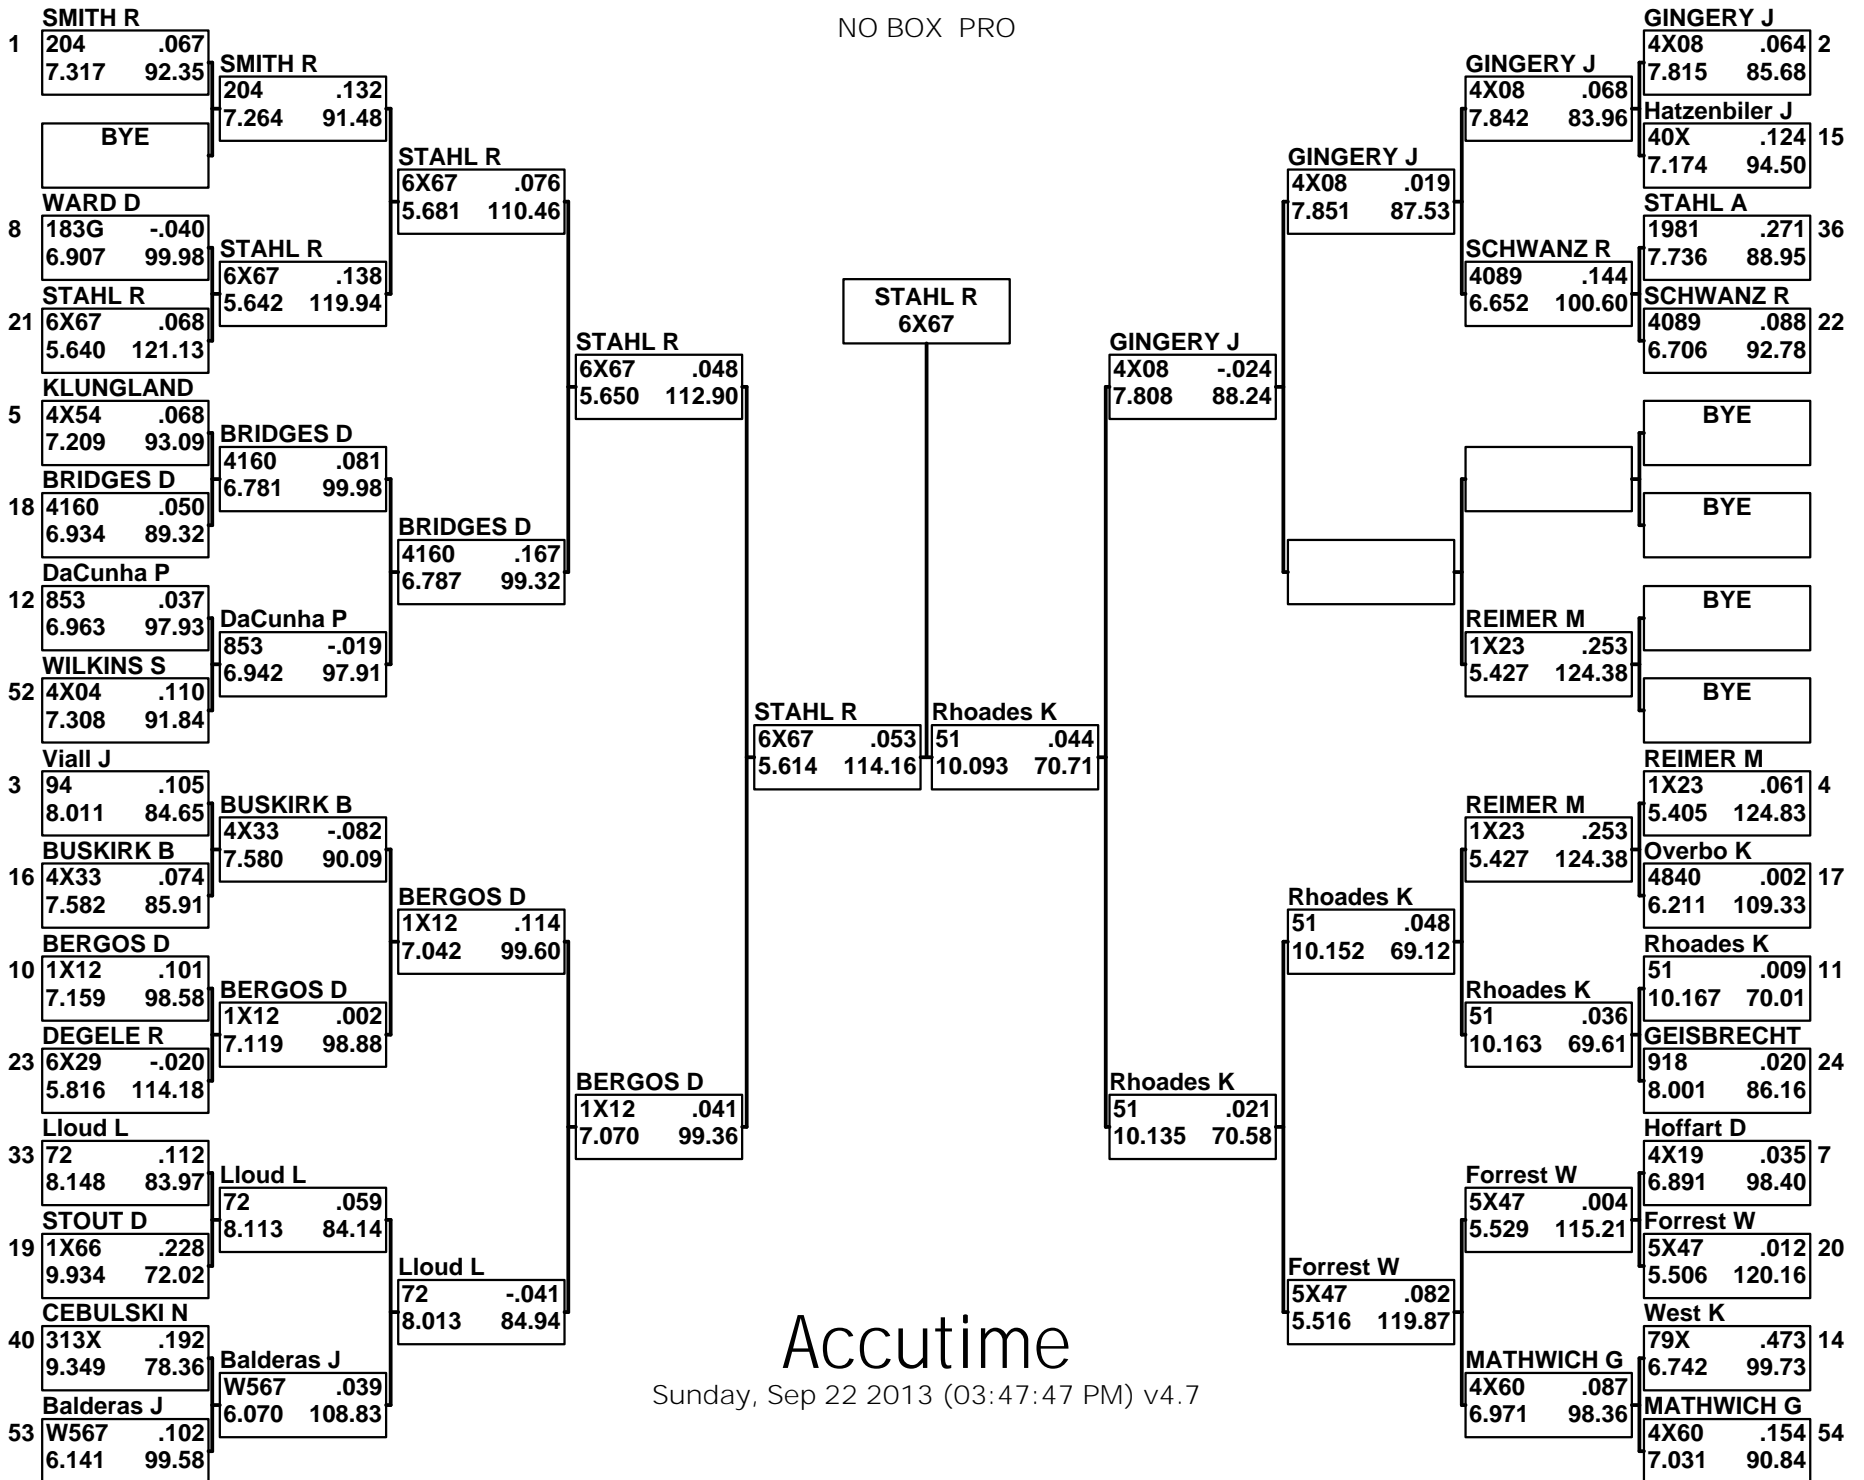

Accutime

Ladder System

NO BOX PRO

Qlfy#	Car#	Name	RT	ET	MPH
1	204	SMITH R	.1834	7.2408	93.24
28	22DDN	TOWNSEND J	-.0529	6.6330	104.60
		BYE			
		BYE			
8	183G	WARD D	.0091	6.9569	100.31
35	1981X	SMITH L	.0349	7.5921	89.62
21	6X67	STAHL R	.1050	5.7524	107.35
48	C475	MARTIN D	.2433	6.5227	102.51
5	4X54	KLUNGLAND S	.0198	7.1403	95.24
32	801	Roy J	.0372	7.1894	95.20
18	4160	BRIDGES D	.1743	7.0978	76.27
45	6003	Campbell L	.2297	7.3102	92.86
12	853	DaCunha P	.1471	6.9771	98.47
39	130	WALIN A	.2243	8.9578	77.59
25	SX72	SCHULTZ R	.0768	6.7327	99.05
52	4X04	WILKINS S	.0452	7.3250	92.59
3	94	Viall J	.0655	7.9687	81.83
30	161	OTTERSTROM C	.0945	11.0569	45.93
16	4X33	BUSKIRK B	.1383	7.5663	90.05
43	11X	Robinson M	-.0179	7.9283	89.14
10	1X12	BERGOS D	.0295	7.0938	99.65
37	6496	Schneidmiller B	-.0394	7.3753	92.31
23	6X29	DEGELE R	.2421	6.0102	91.48
50	6006	NELSON L	.4071	11.5568	59.65
6	1X21	Anderson K	-.0867	9.5552	73.47
33	72	Lloud L	.2600	8.1118	84.87
19	1X66	STOUT D	.2645	9.9934	72.64
46	119	ULRICH J	-.0488	8.1421	83.18
13	1169	Foy D	-.0195	6.5703	104.36
40	313X	CEBULSKI N	.1216	9.2910	79.00
26	982	SCHLAMP R	-.0338	6.4774	105.39
53	W567	Balderas J	.0484	6.1131	111.63
2	4X08	GINGERY J	.0361	7.8024	88.22
29	40	FERQUIST B	-.1871	8.1302	83.96
15	40X	Hatzenbiler J	.0523	7.1486	94.60
42	6004	Nelson J	-.0453	6.6273	105.04
9	21	CROMWELL S	-.1761	7.0794	97.17

NO BOX PRO

Accutime

Sunday, Sep 22 2013 (03:47:47 PM) v4.7