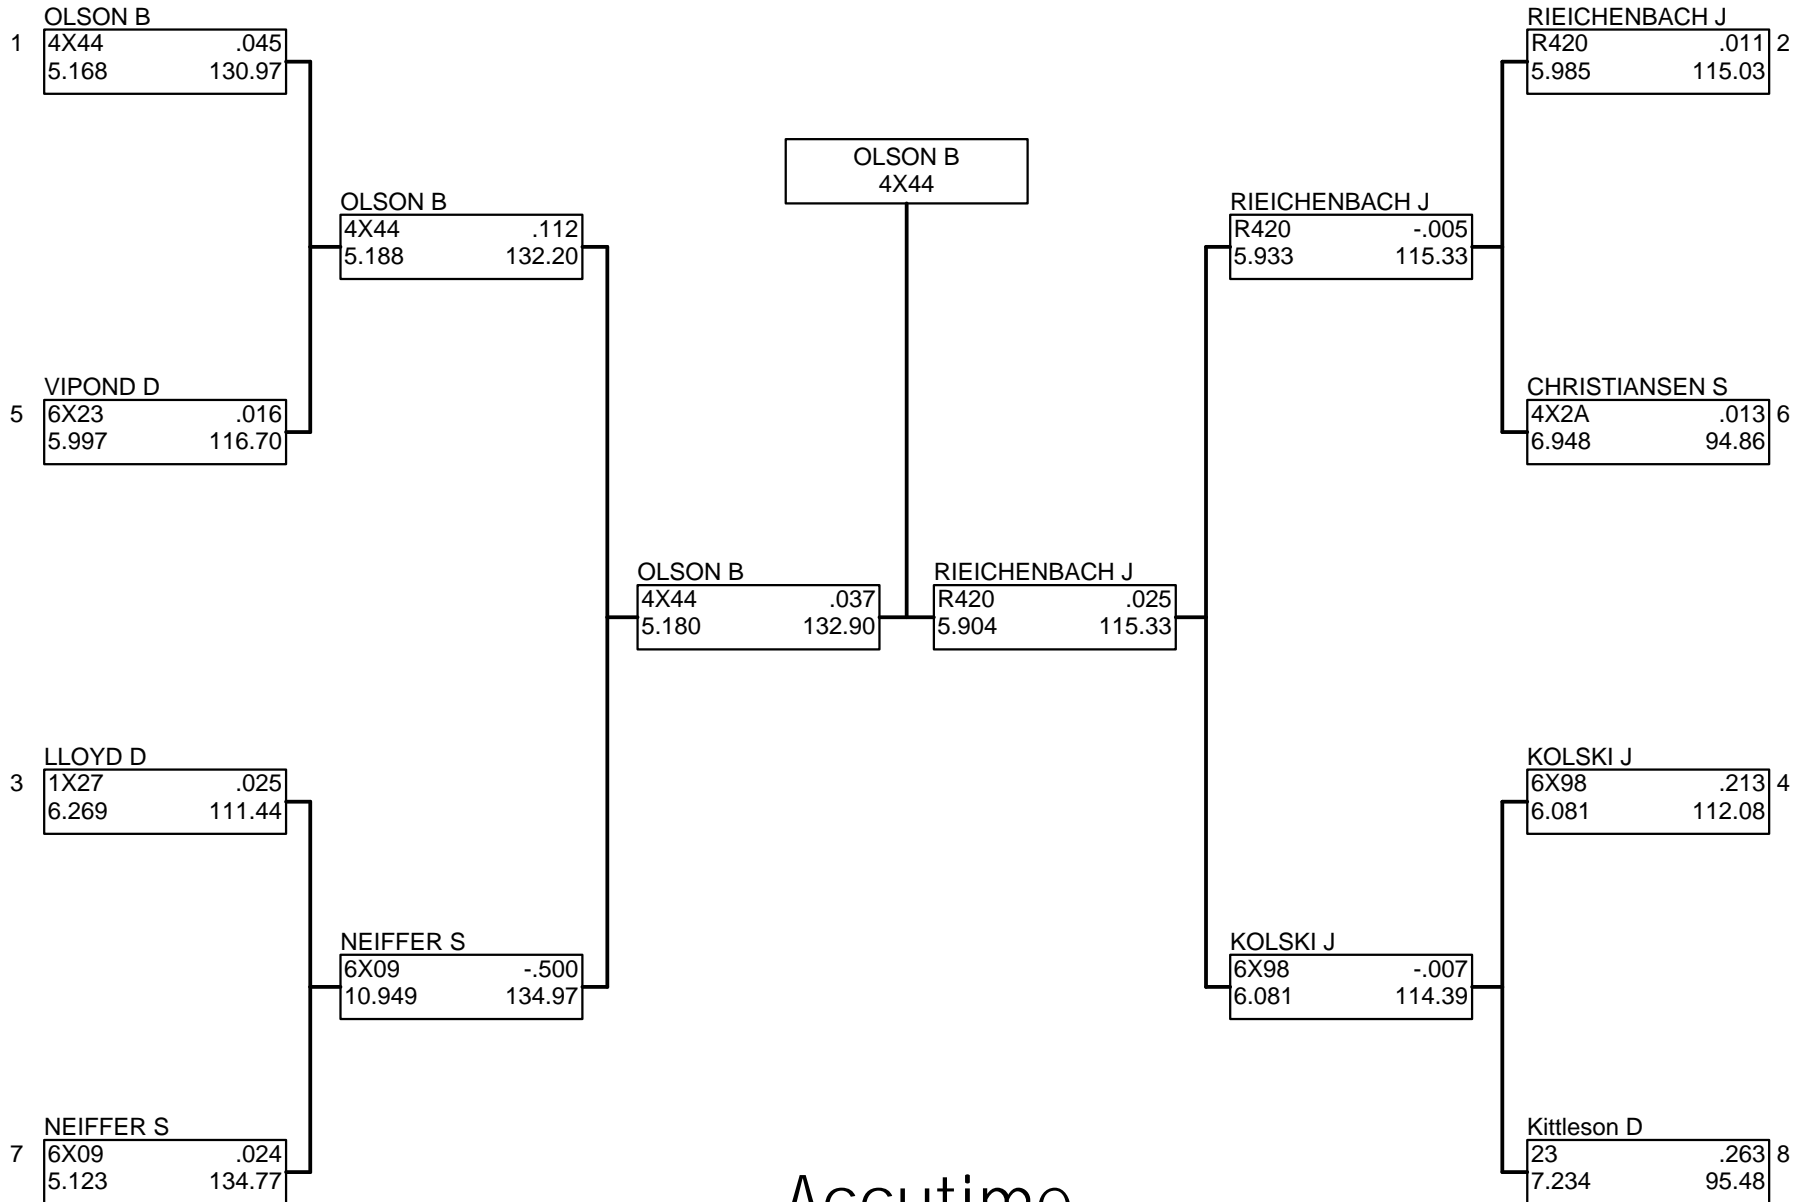

BOX SUPER PRO

Accutime

Sunday, Sep 1 2013 (05:49:27 PM) v4.7