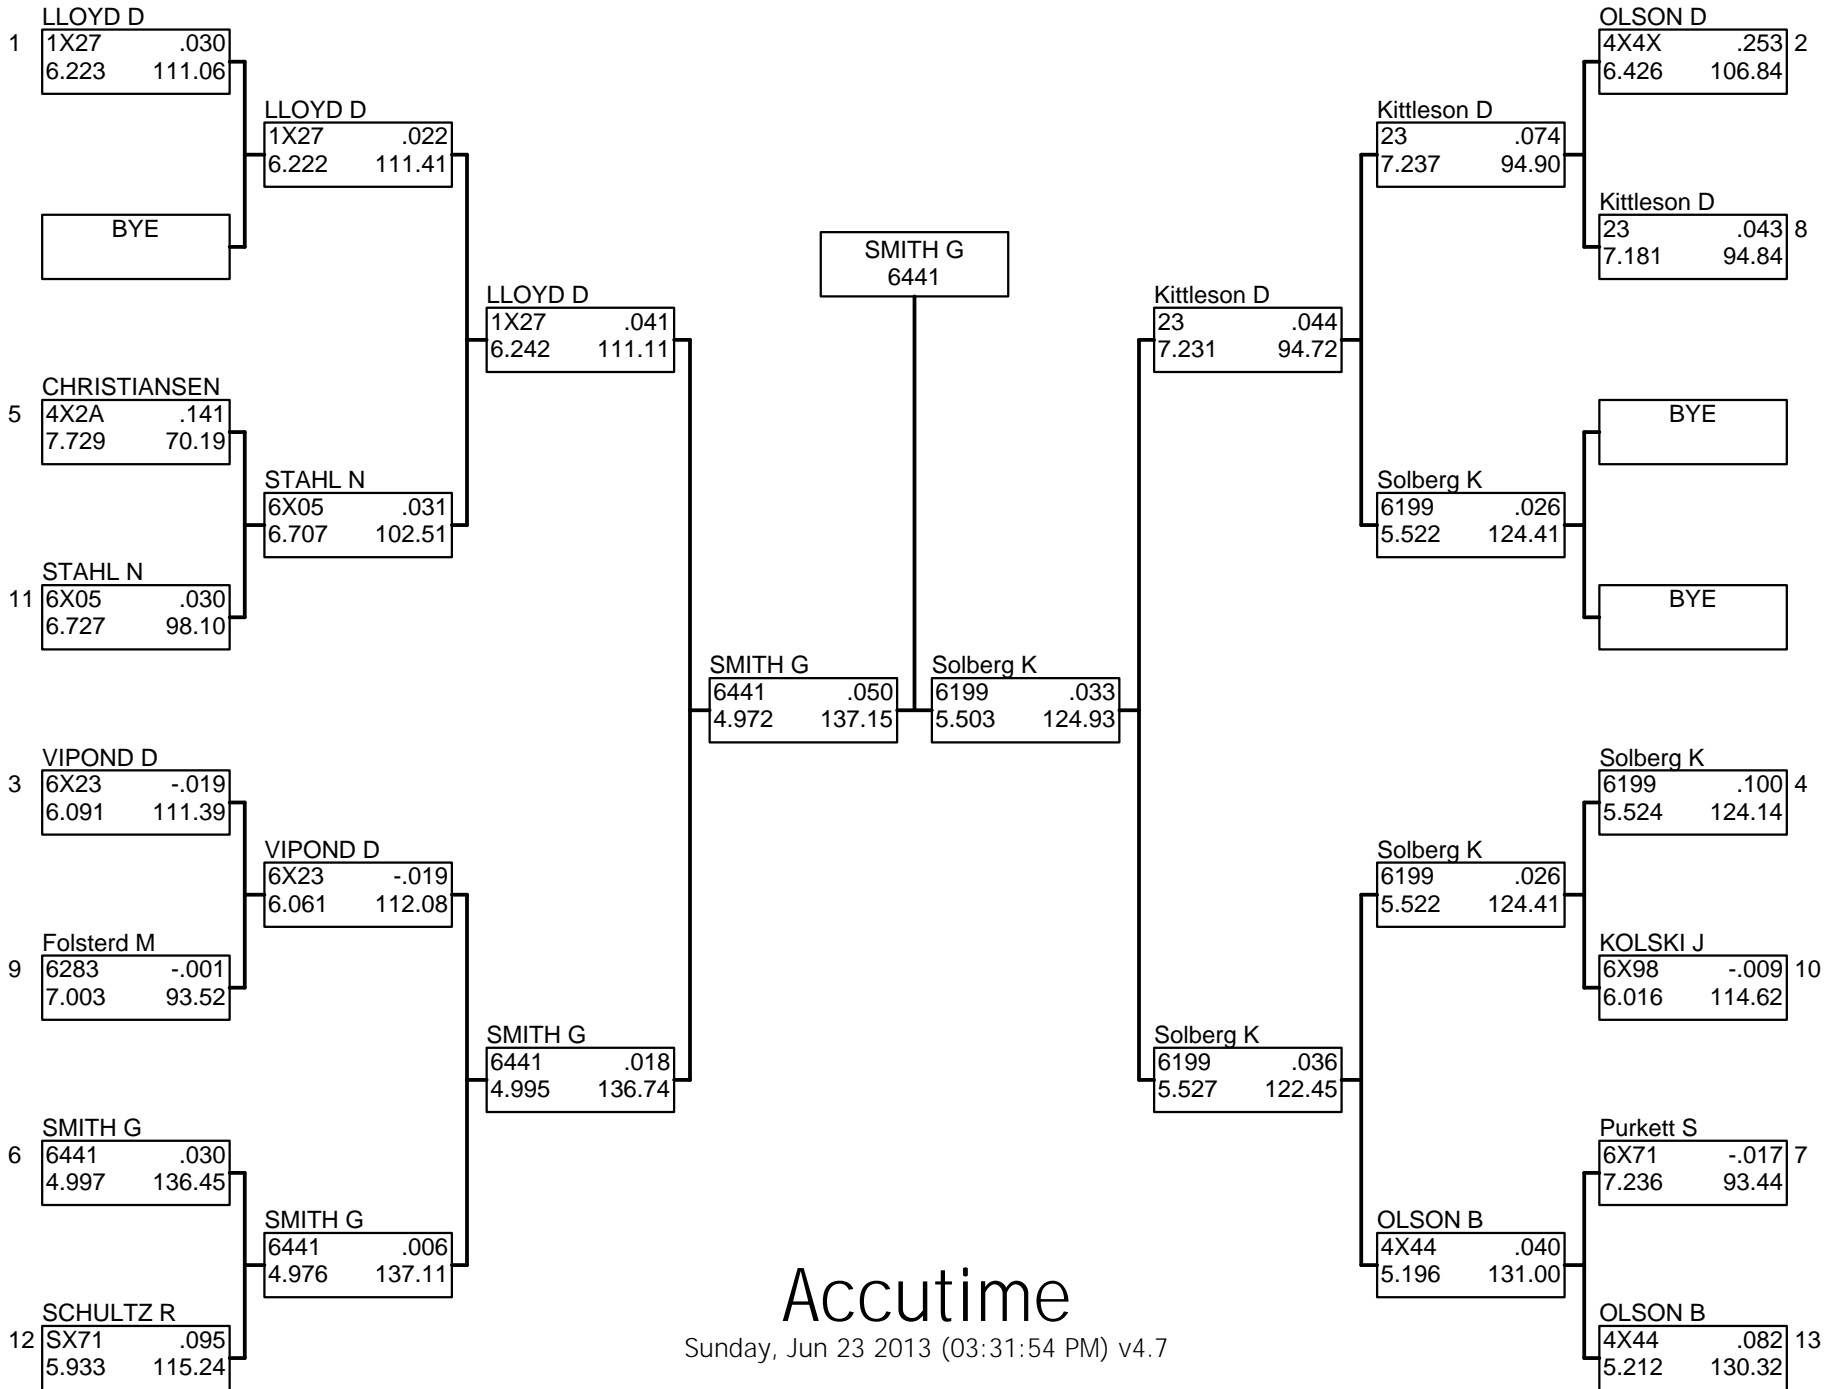

BOX SUPER PRO

Accutime

Sunday, Jun 23 2013 (03:31:54 PM) v4.7