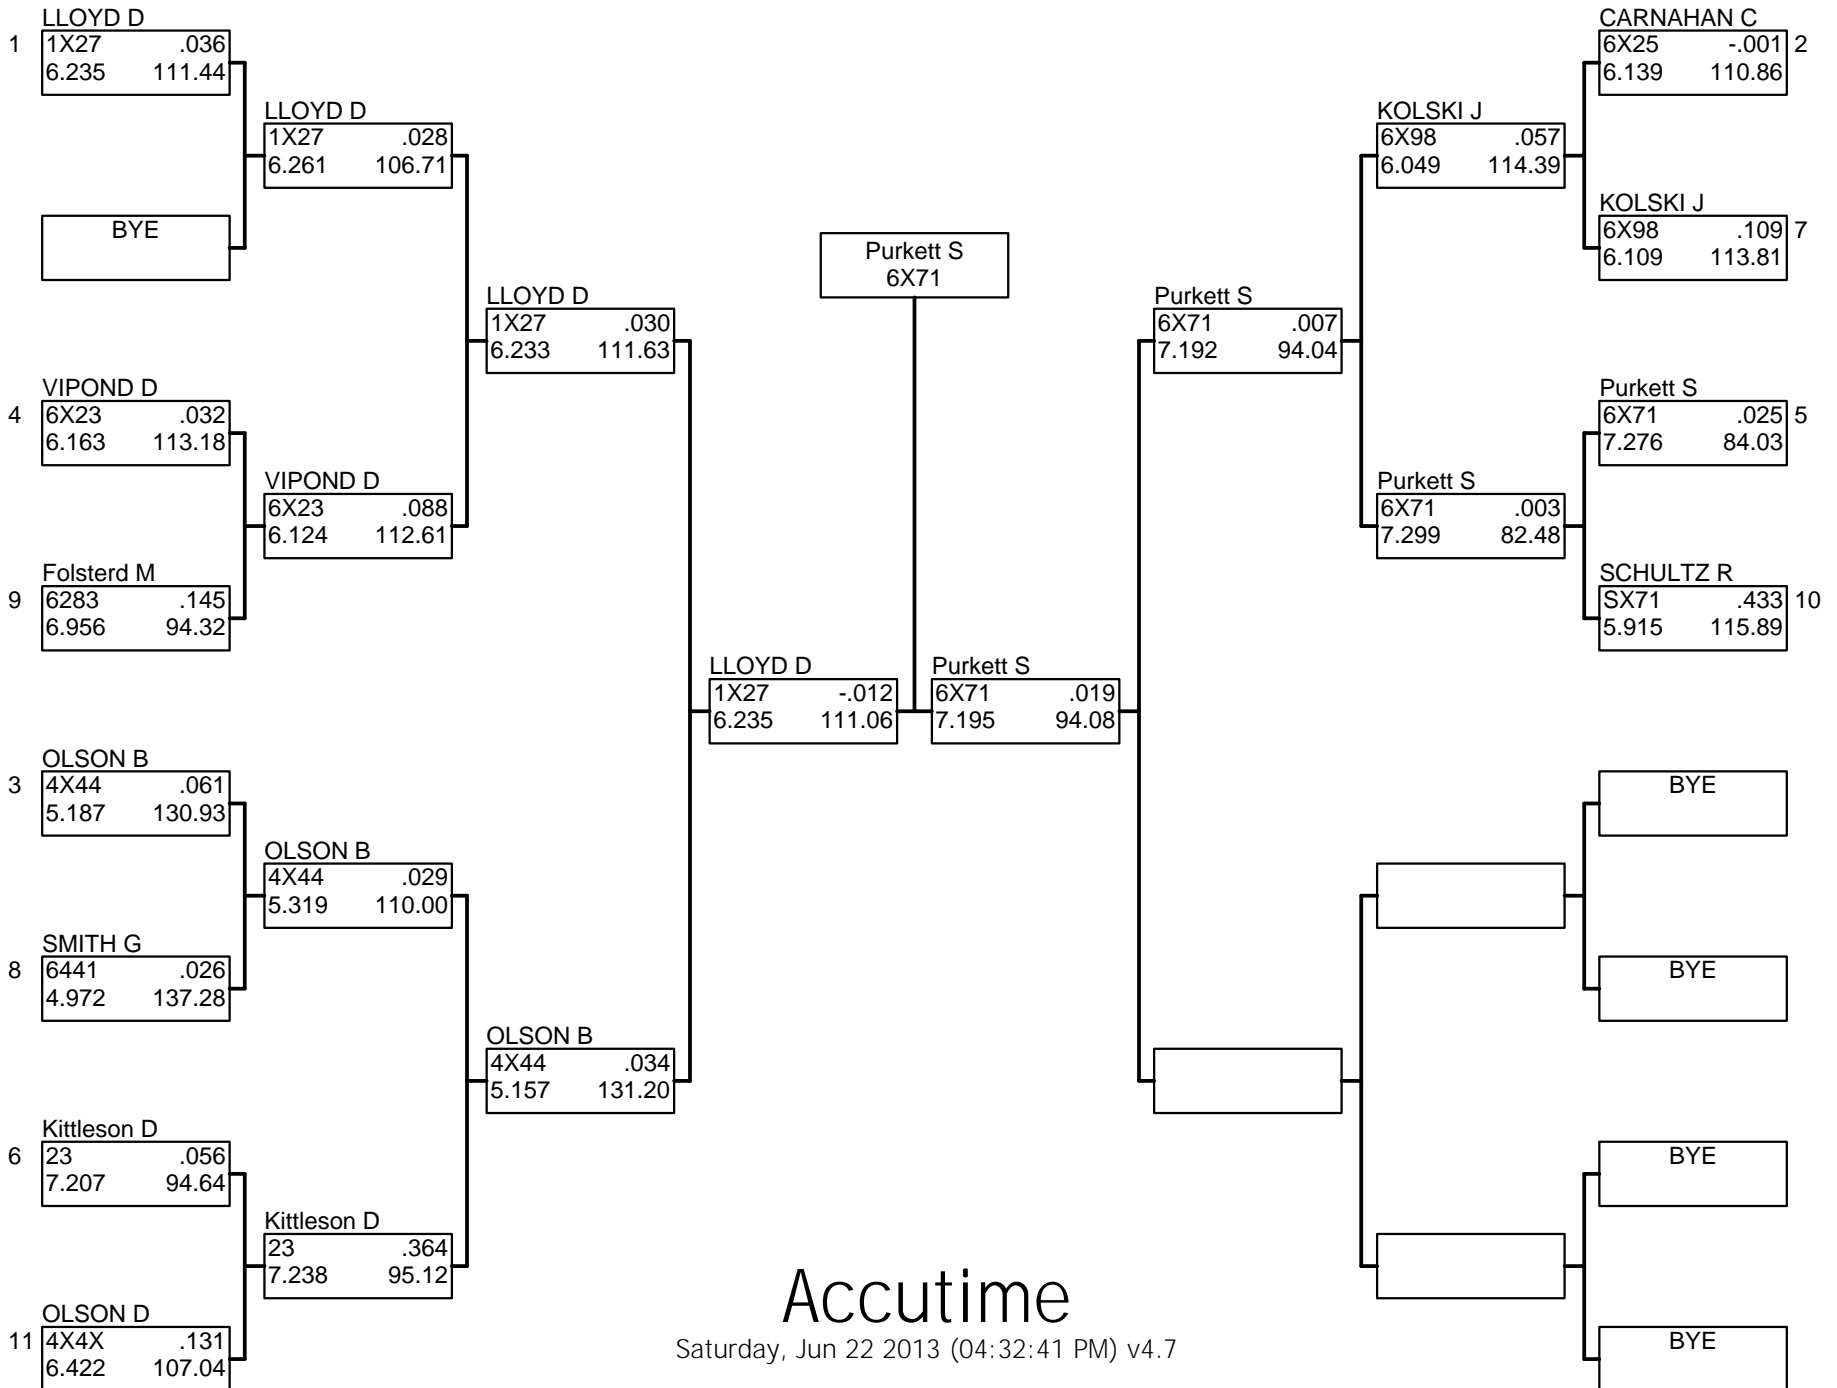

BOX SUPER PRO

Accutime

Saturday, Jun 22 2013 (04:32:41 PM) v4.7