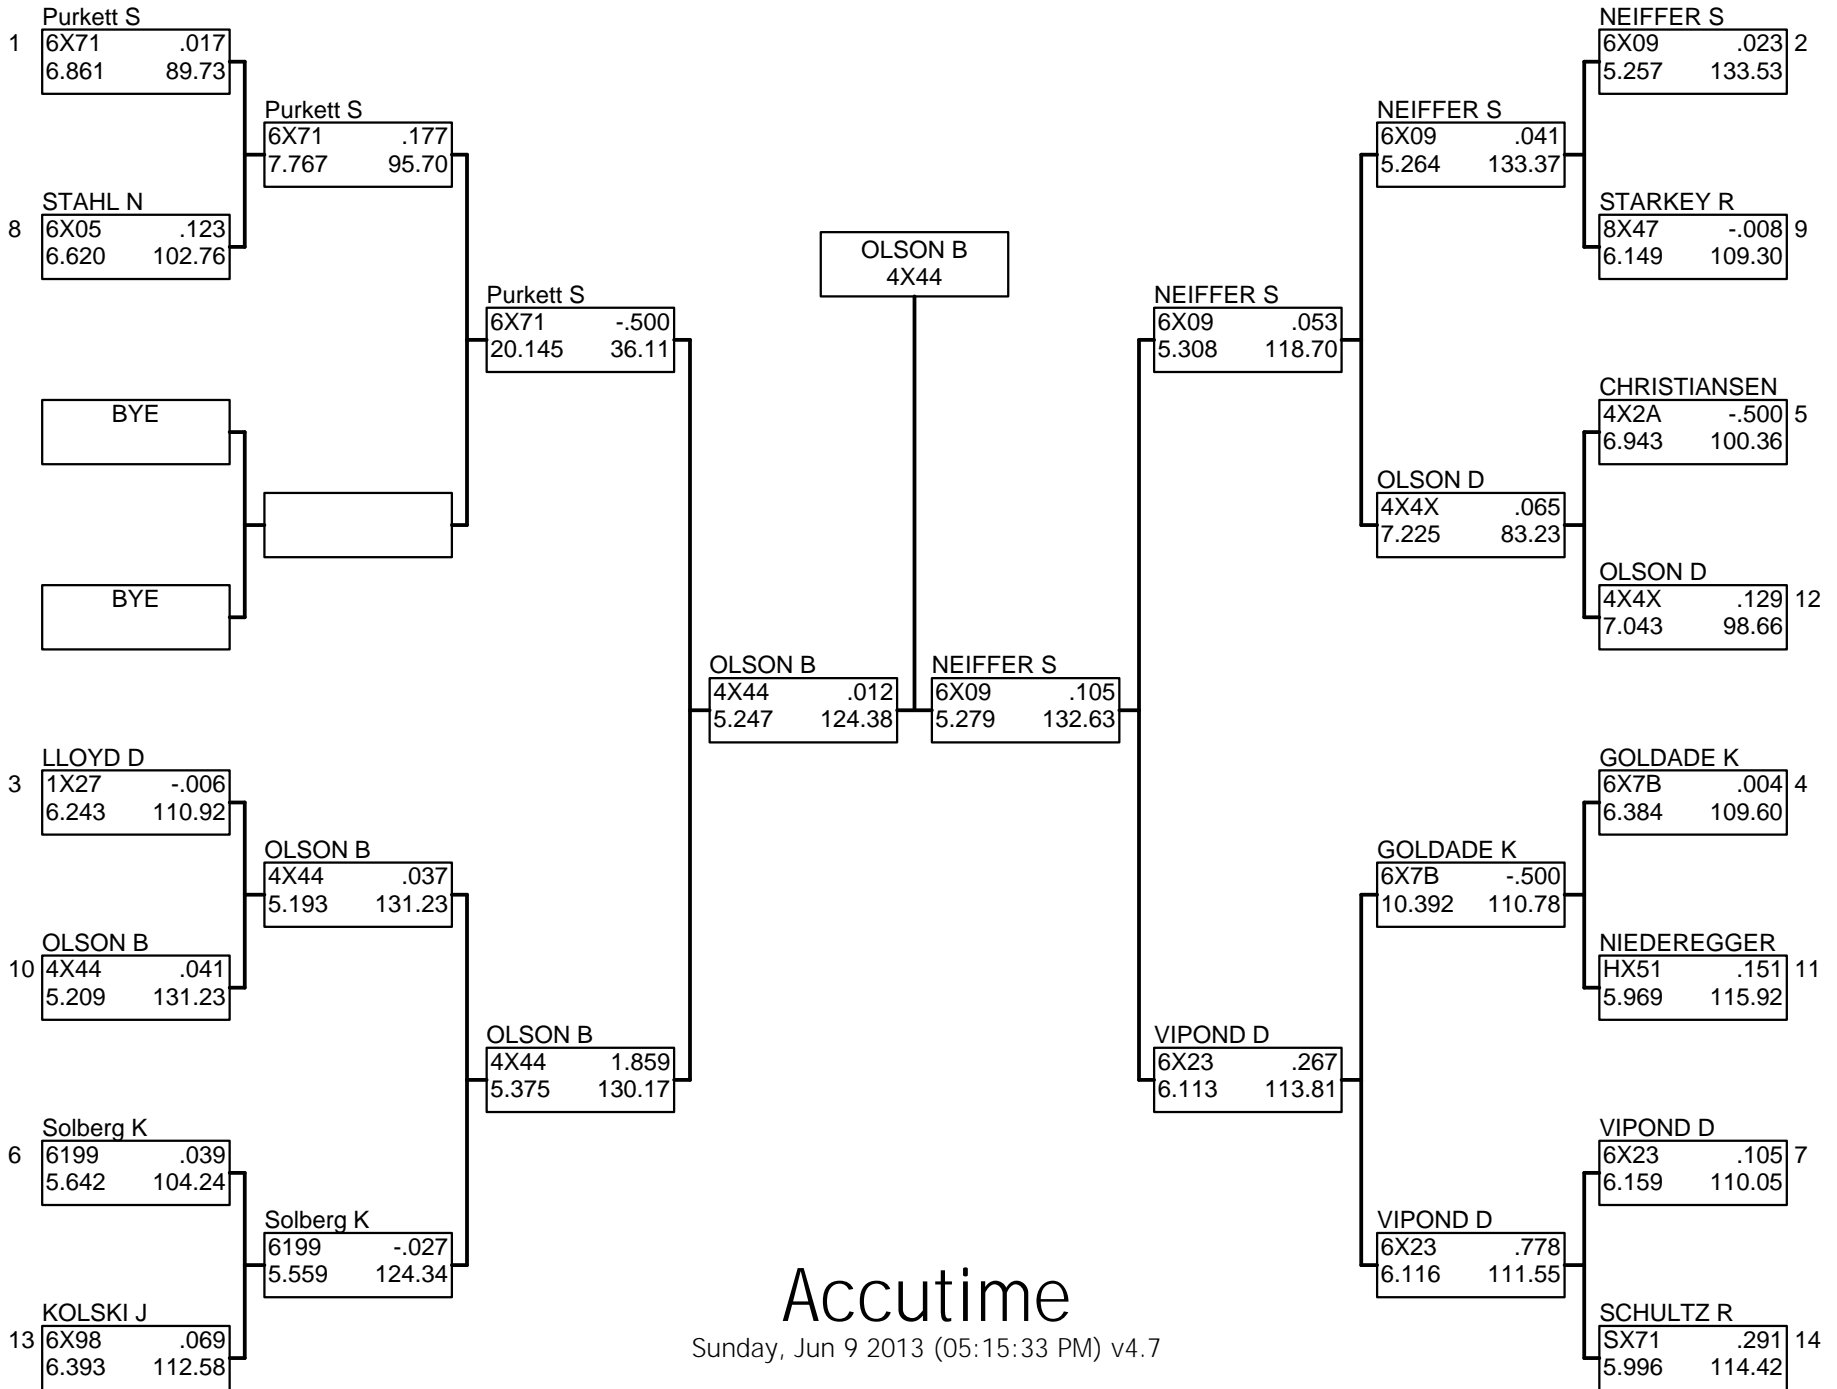

BOX SUPER PRO

Accutime

Sunday, Jun 9 2013 (05:15:33 PM) v4.7