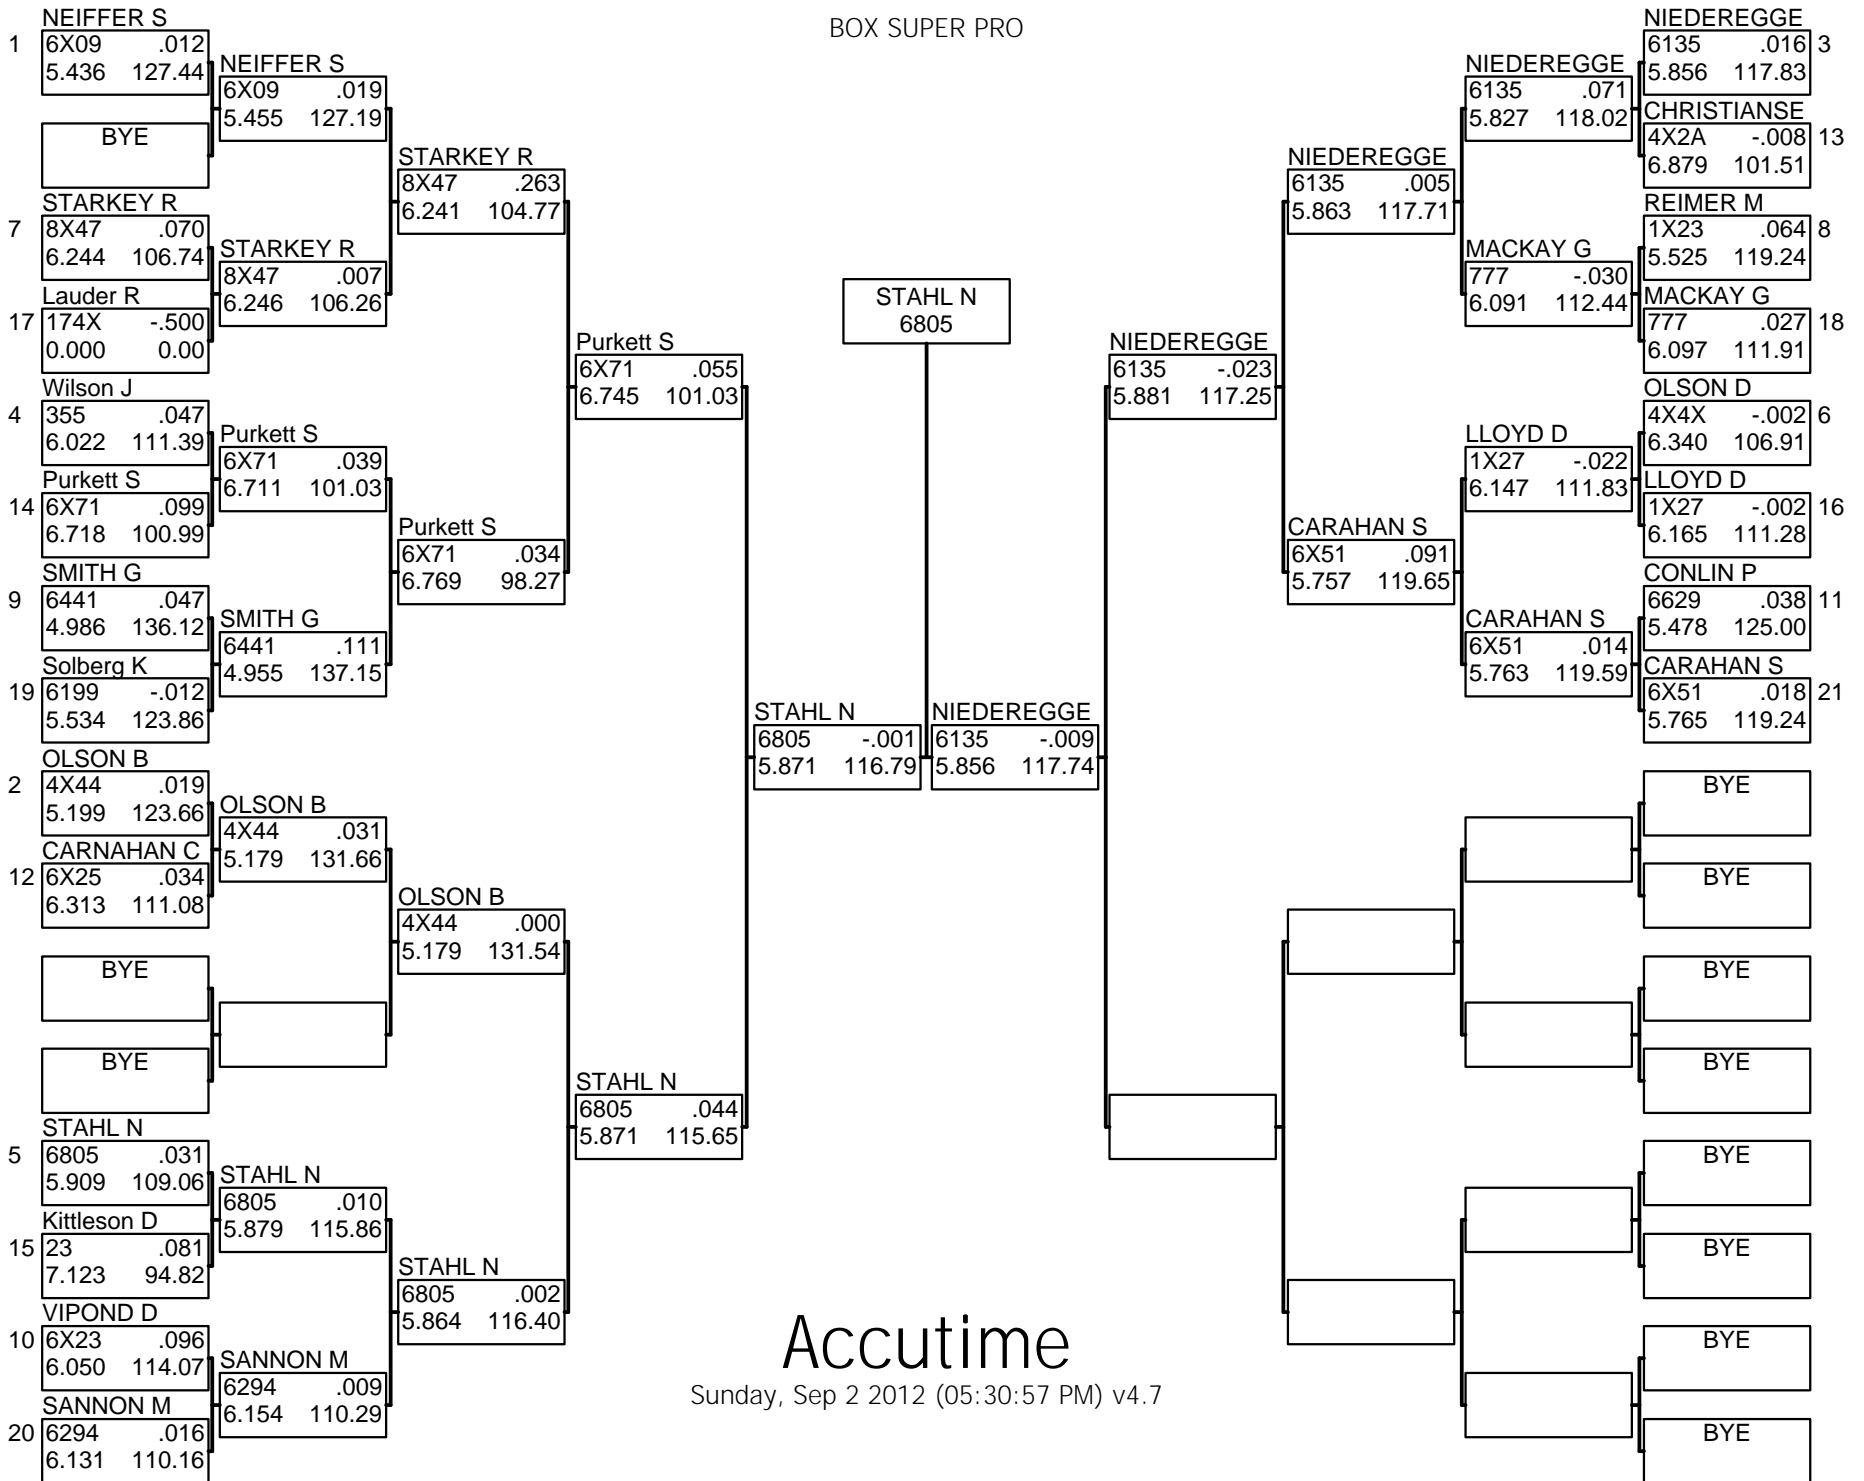

BOX SUPER PRO

Accutime

Sunday, Sep 2 2012 (05:30:57 PM) v4.7