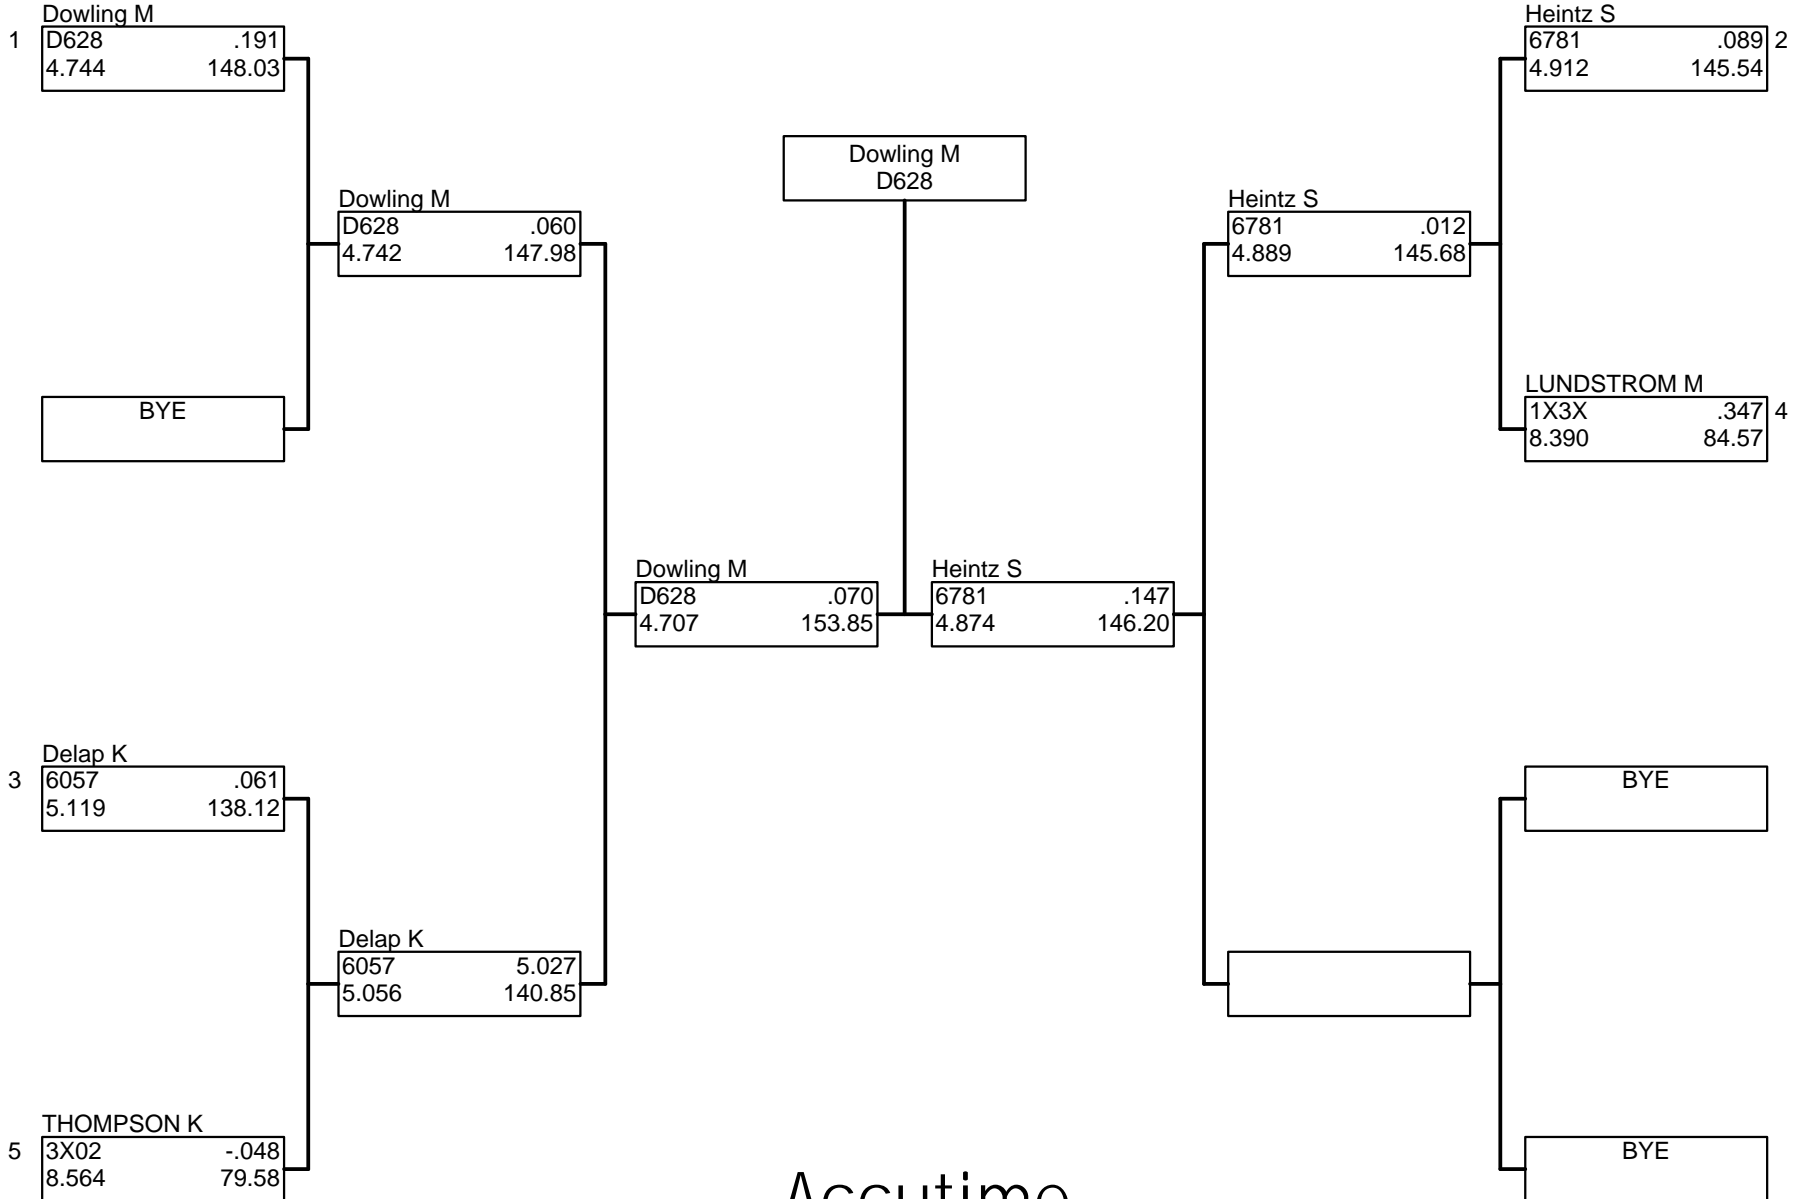

ROCKY MOUNTAIN DOOR SLAMMERS

Accutime

Sunday, Sep 2 2012 (05:38:42 PM) v4.7