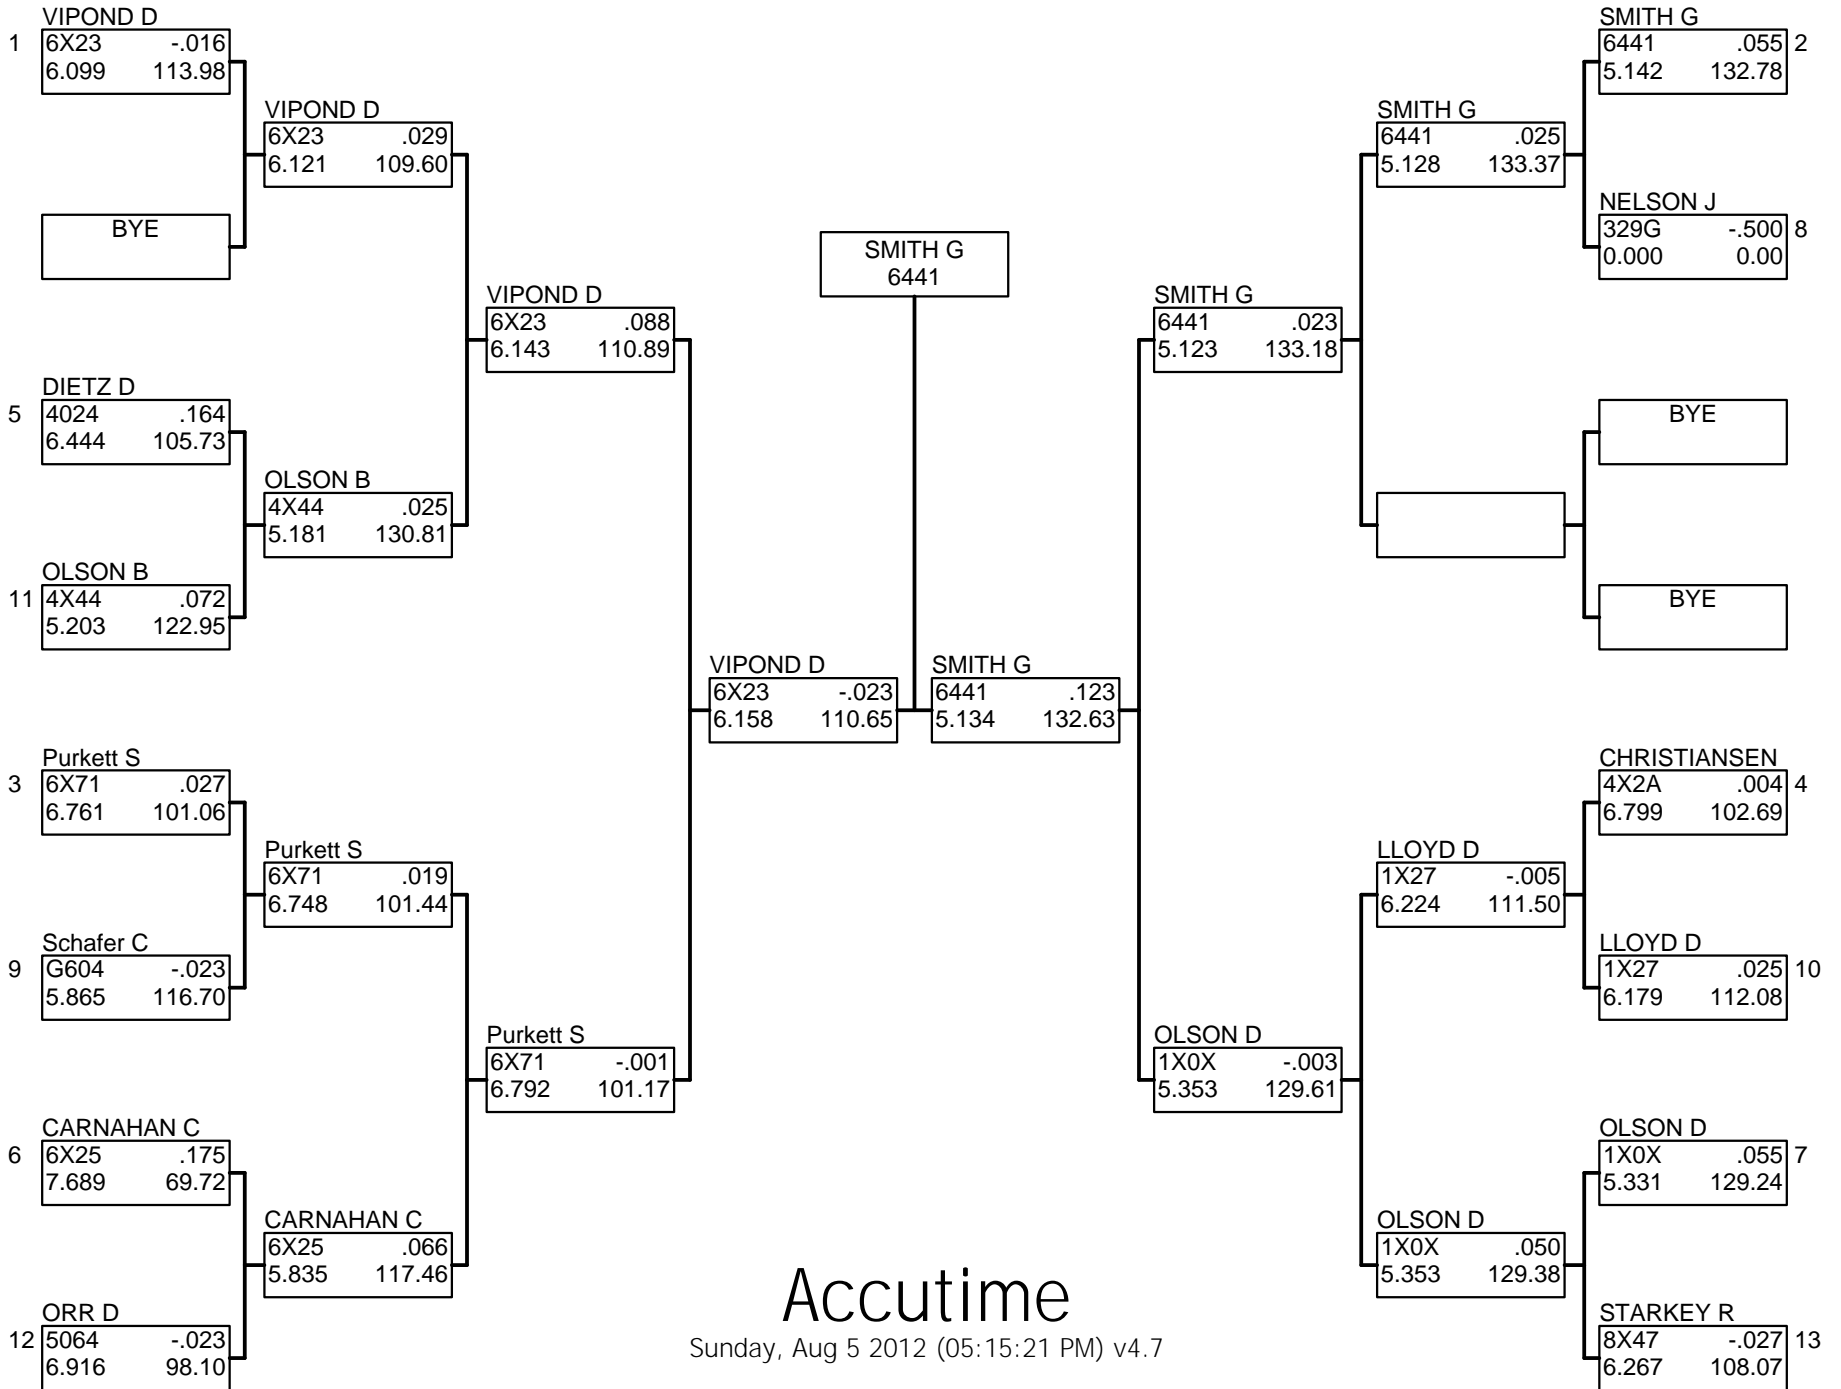

BOX SUPER PRO

Accutime

Sunday, Aug 5 2012 (05:15:21 PM) v4.7