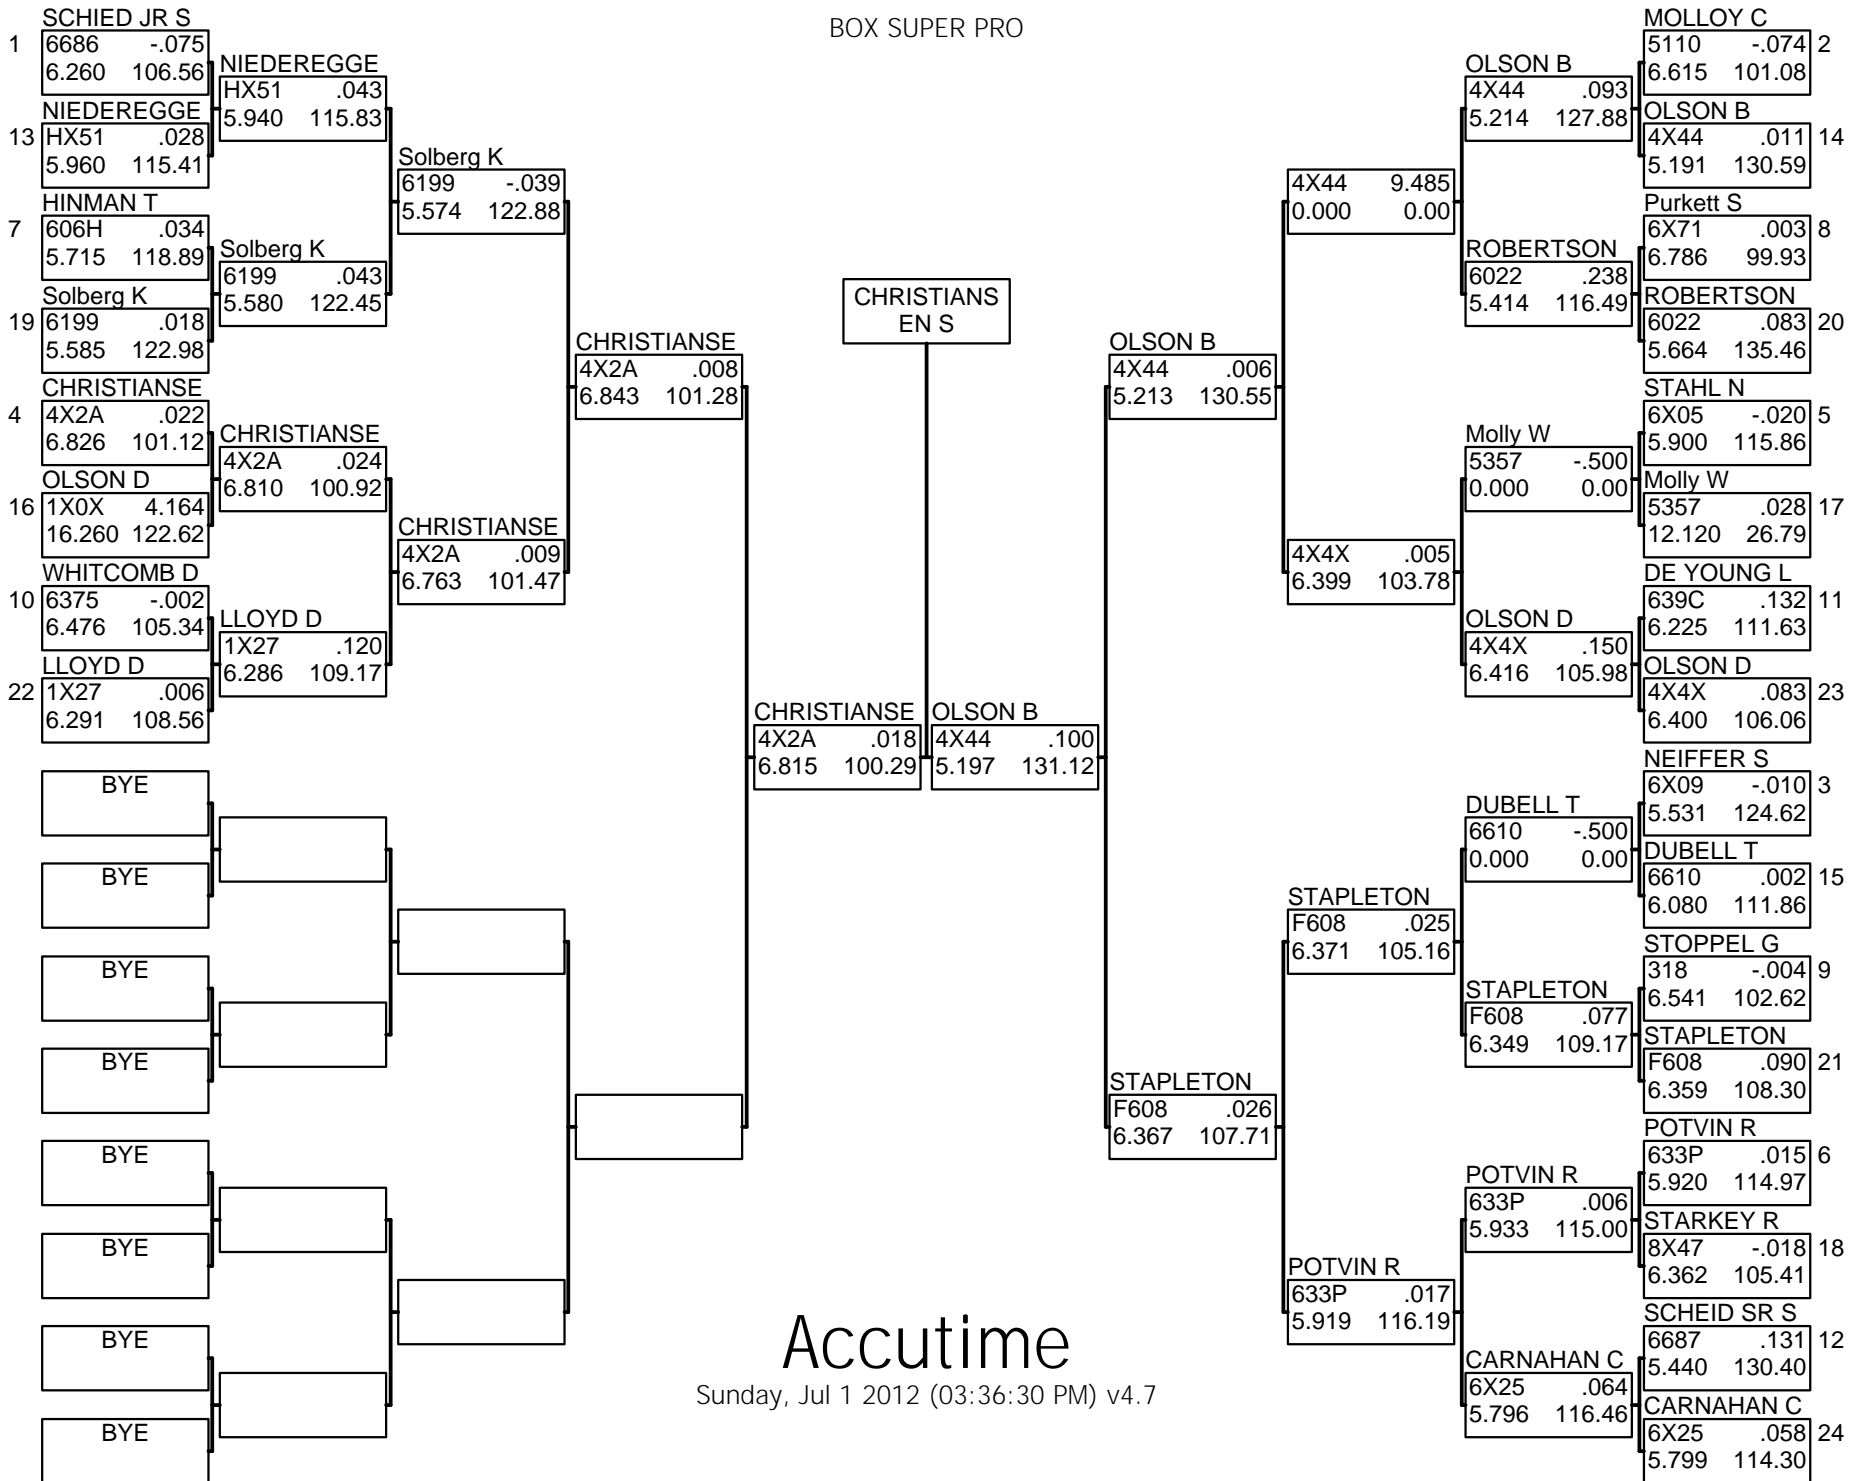

BOX SUPER PRO

Accutime

Sunday, Jul 1 2012 (03:36:30 PM) v4.7