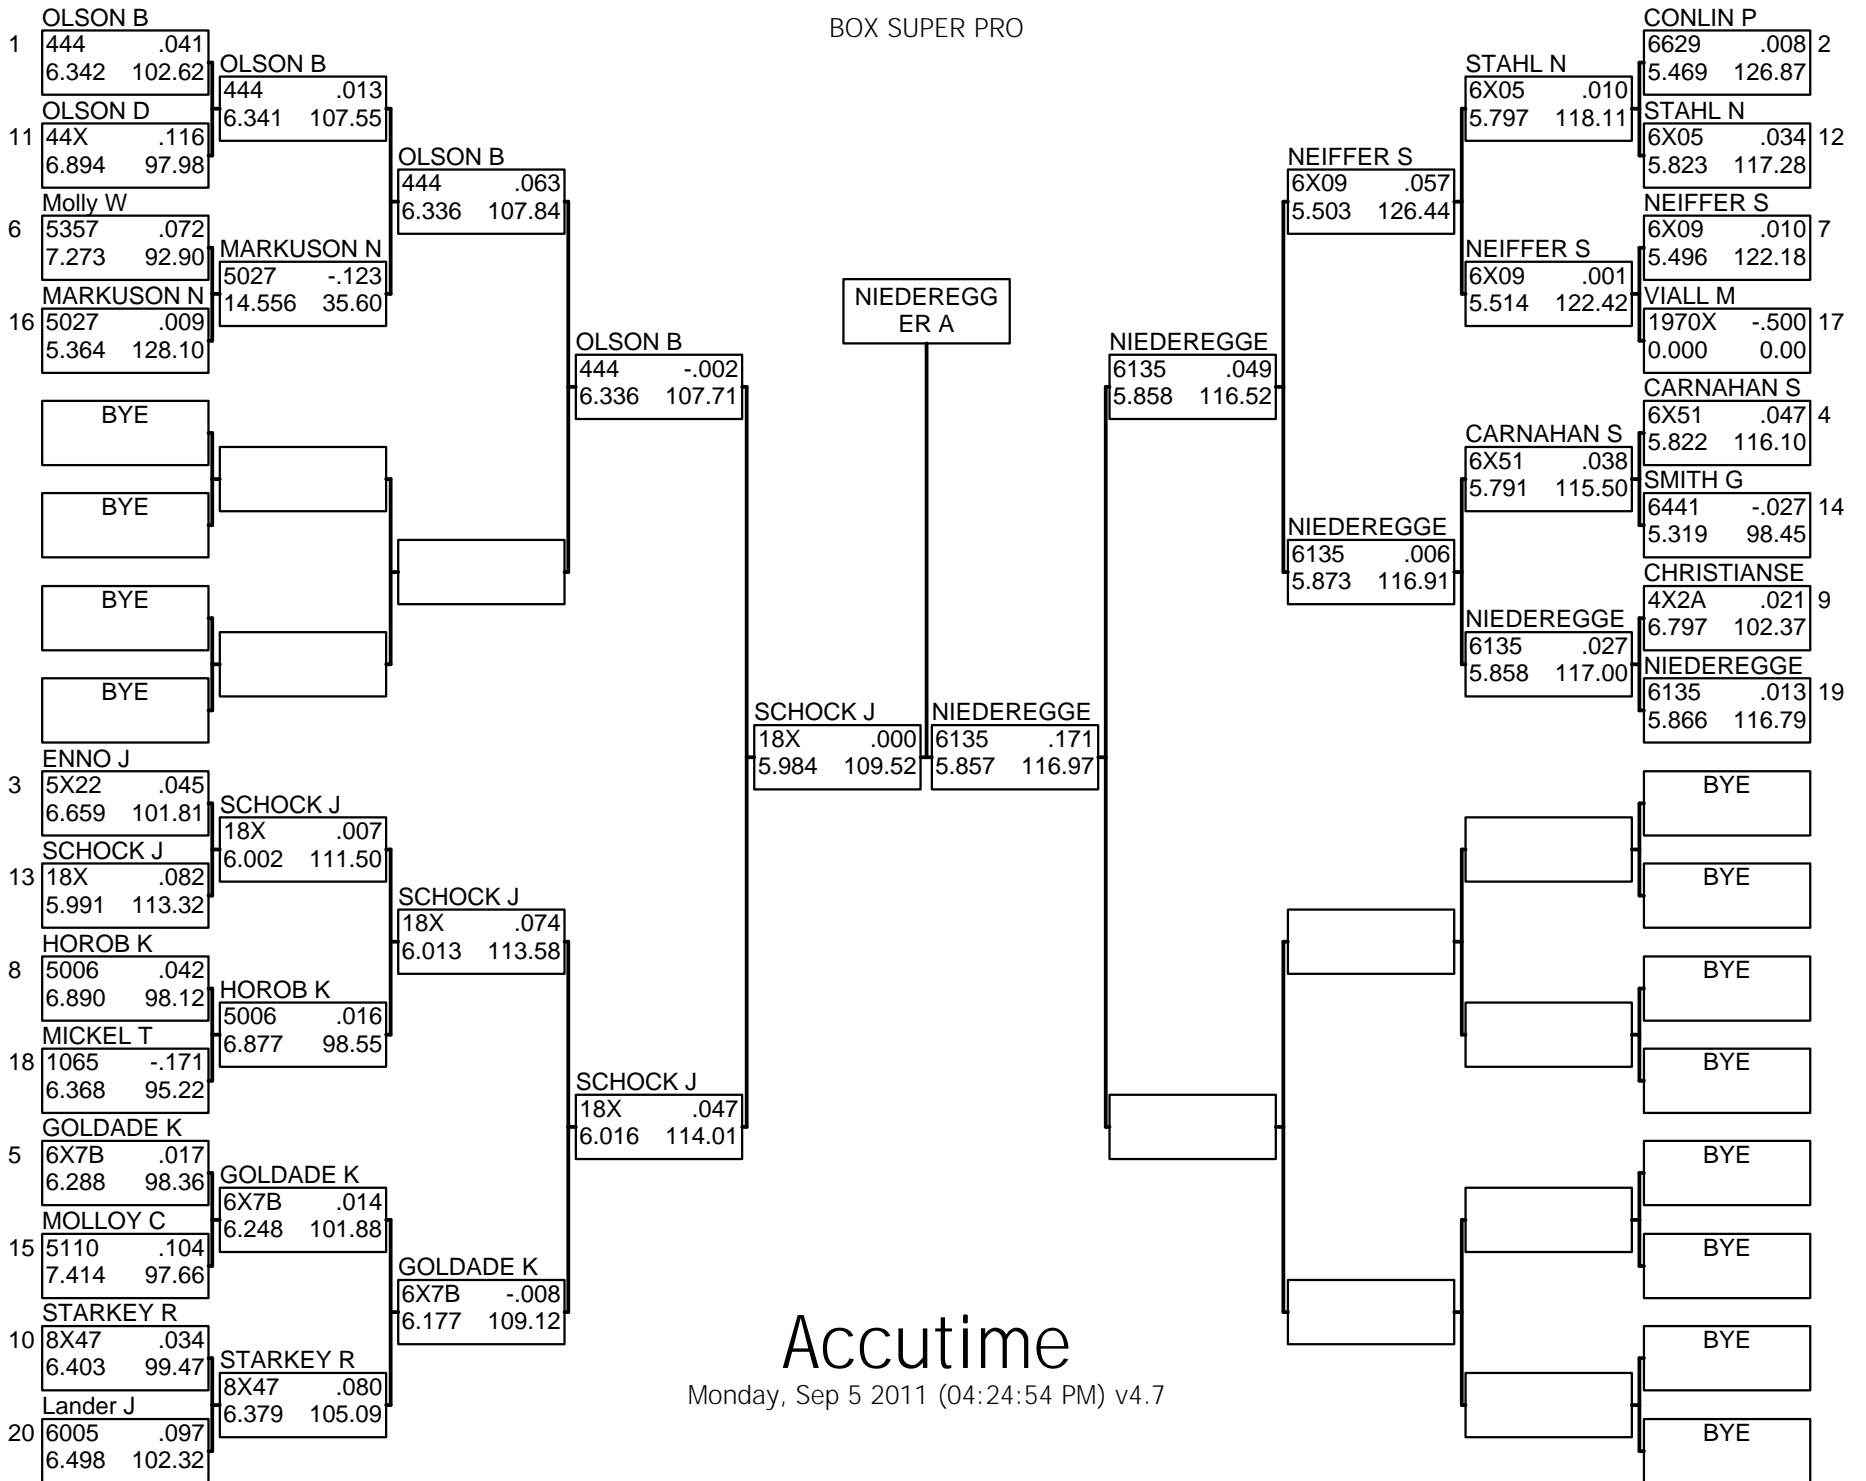

BOX SUPER PRO

Accutime

Monday, Sep 5 2011 (04:24:54 PM) v4.7