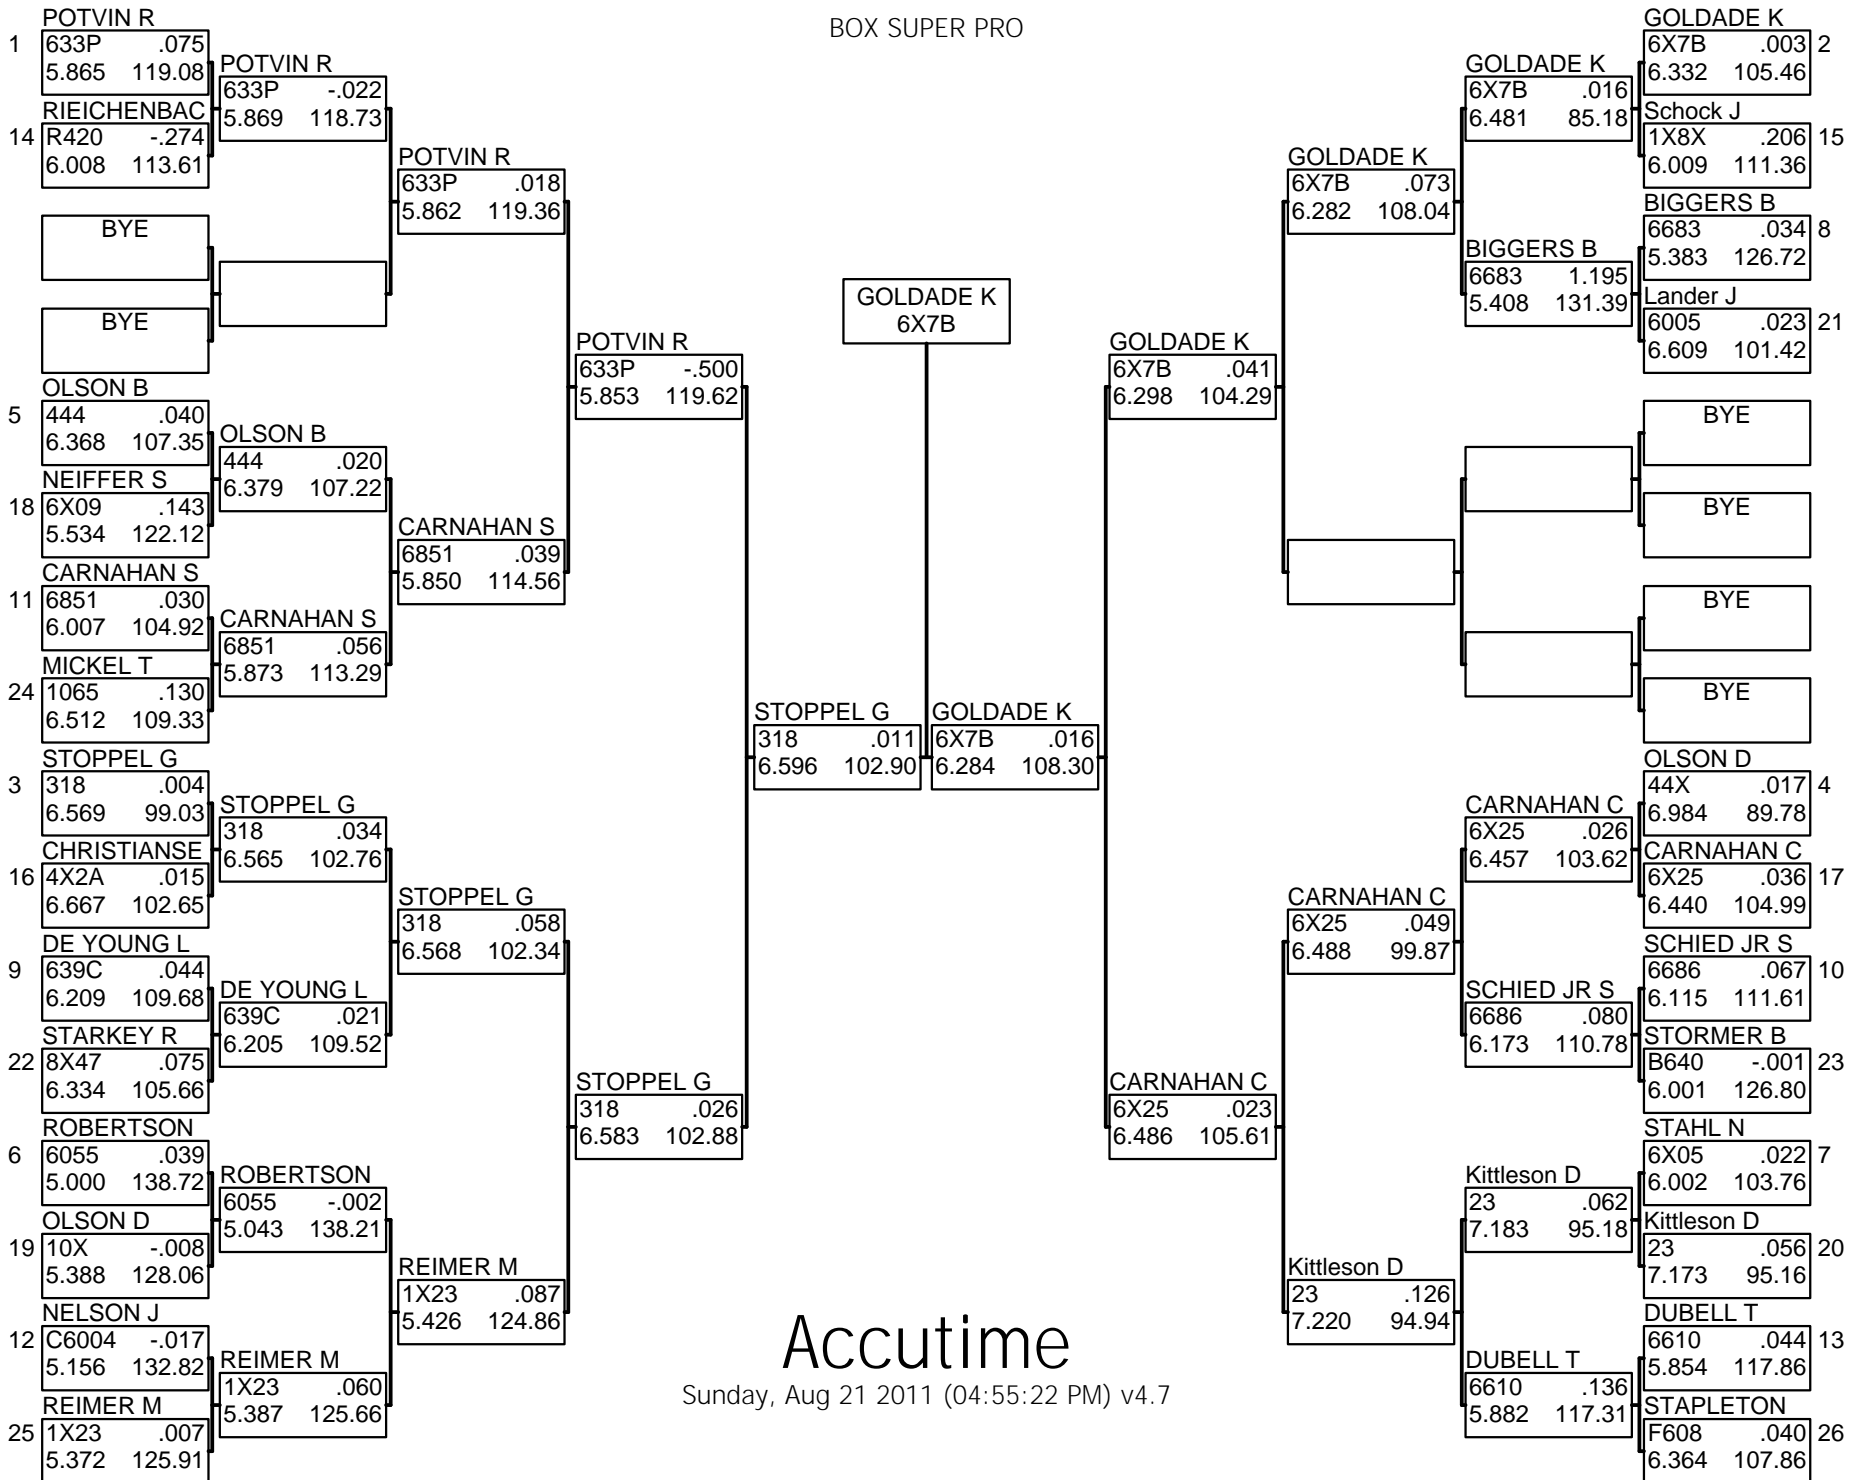

BOX SUPER PRO

Accutime

Sunday, Aug 21 2011 (04:55:22 PM) v4.7